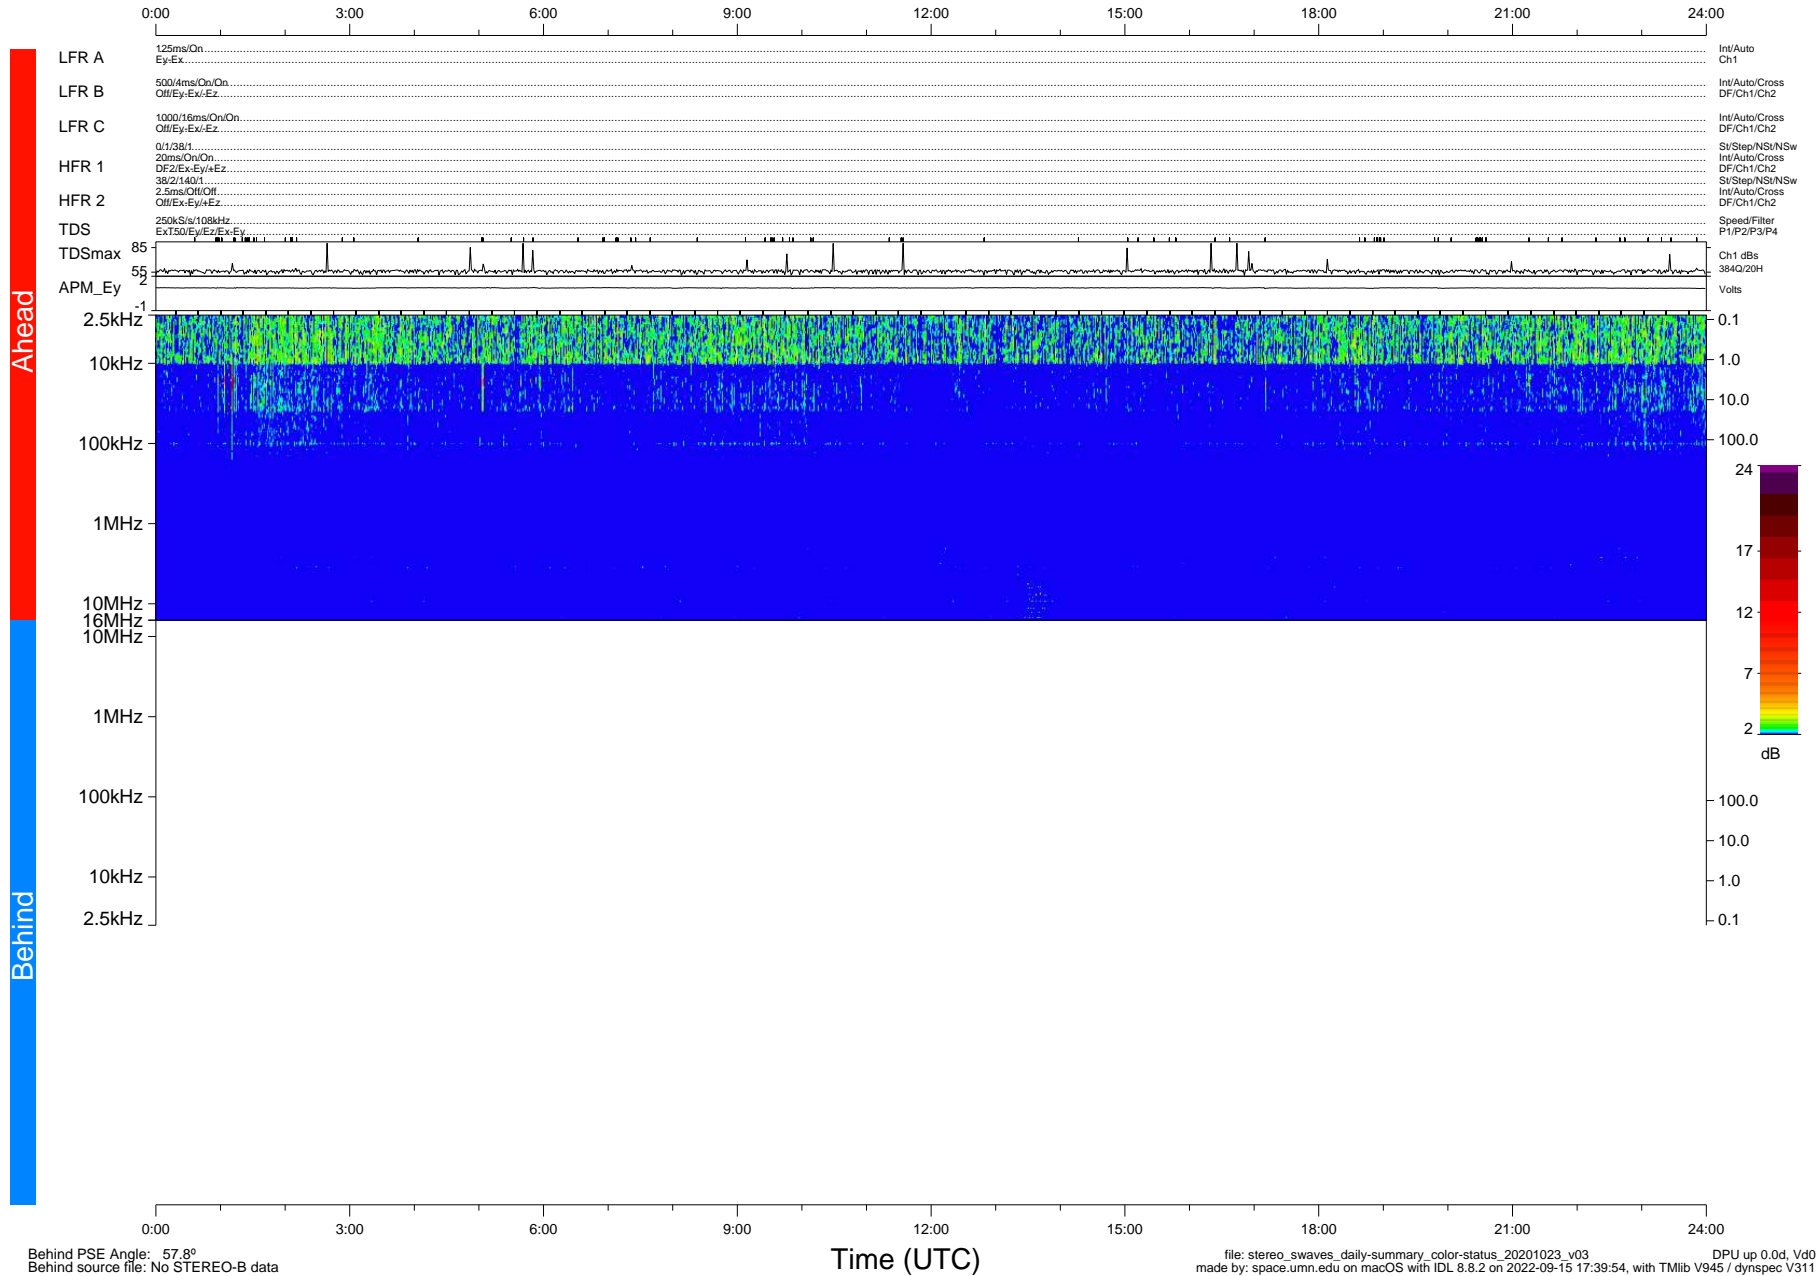

STEREO/WAVES Daily Summary - 23-Oct-2020 (DOY 297)

Ahead source file: swaves_ahead_2020_297_1_05.fin (Recovery: 100.0% HK, 110% Pkts)
 Ahead PSE Angle: -59.7°

DPU up 1934.9d, V412d32

Behind PSE Angle: 57.8°
 Behind source file: No STEREO-B data

Time (UTC)

file: stereo_swaves_daily-summary_color-status_20201023_v03
 made by: space.umn.edu on macOS with IDL 8.8.2 on 2022-09-15 17:39:54, with TLib V945 / dynspec V311
 DPU up 0.0d, V40