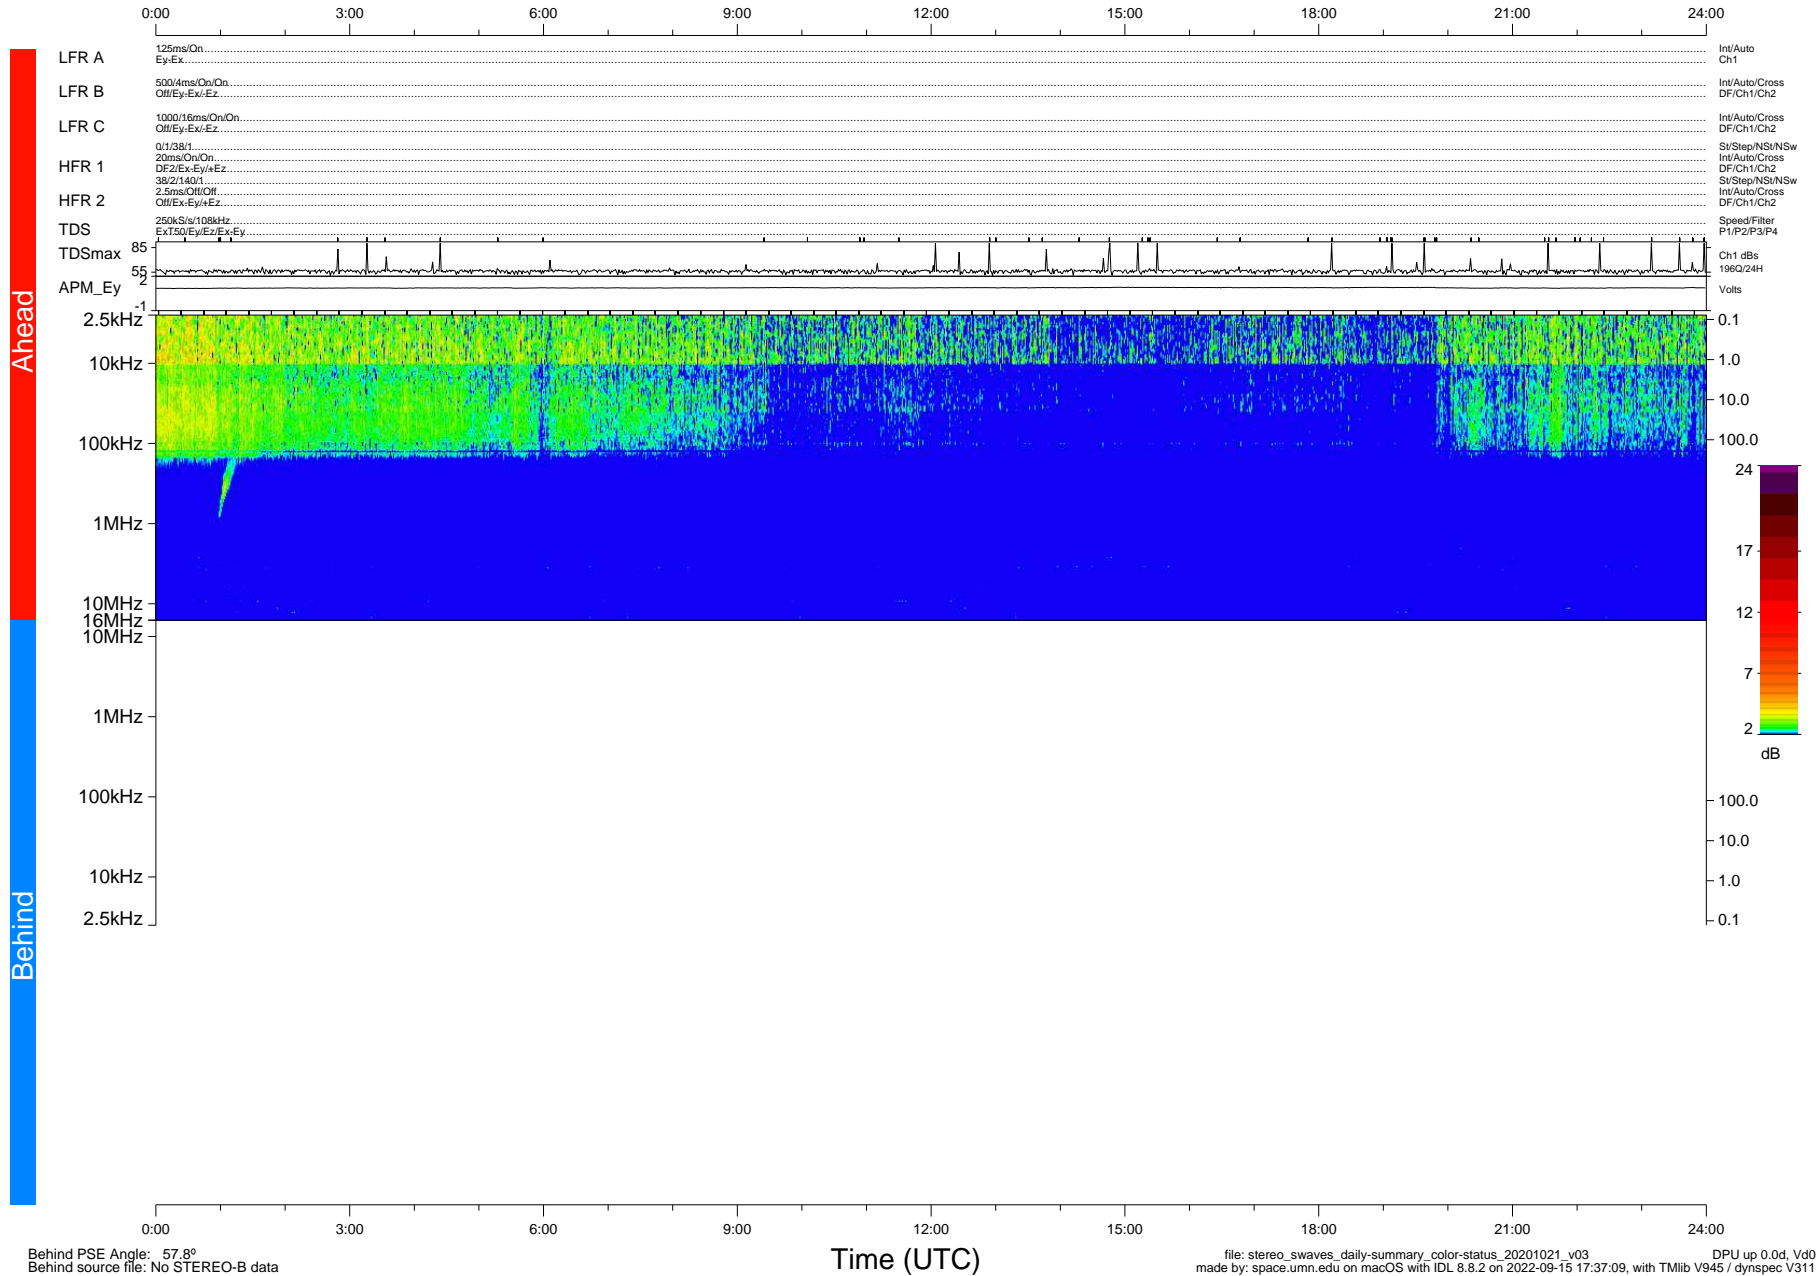

STEREO/WAVES Daily Summary - 21-Oct-2020 (DOY 295)

Ahead source file: swaves_ahead_2020_295_1_05.fin (Recovery: 100.0% HK, 84% Pkts)
 Ahead PSE Angle: -59.8°

DPU up 1932.9d, V412d32

Behind PSE Angle: 57.8°
 Behind source file: No STEREO-B data

Time (UTC)

file: stereo_swaves_daily-summary_color-status_20201021_v03 DPU up 0.0d, V40
 made by: space.umn.edu on macOS with IDL 8.8.2 on 2022-09-15 17:37:09, with Tlib V945 / dynspec V311