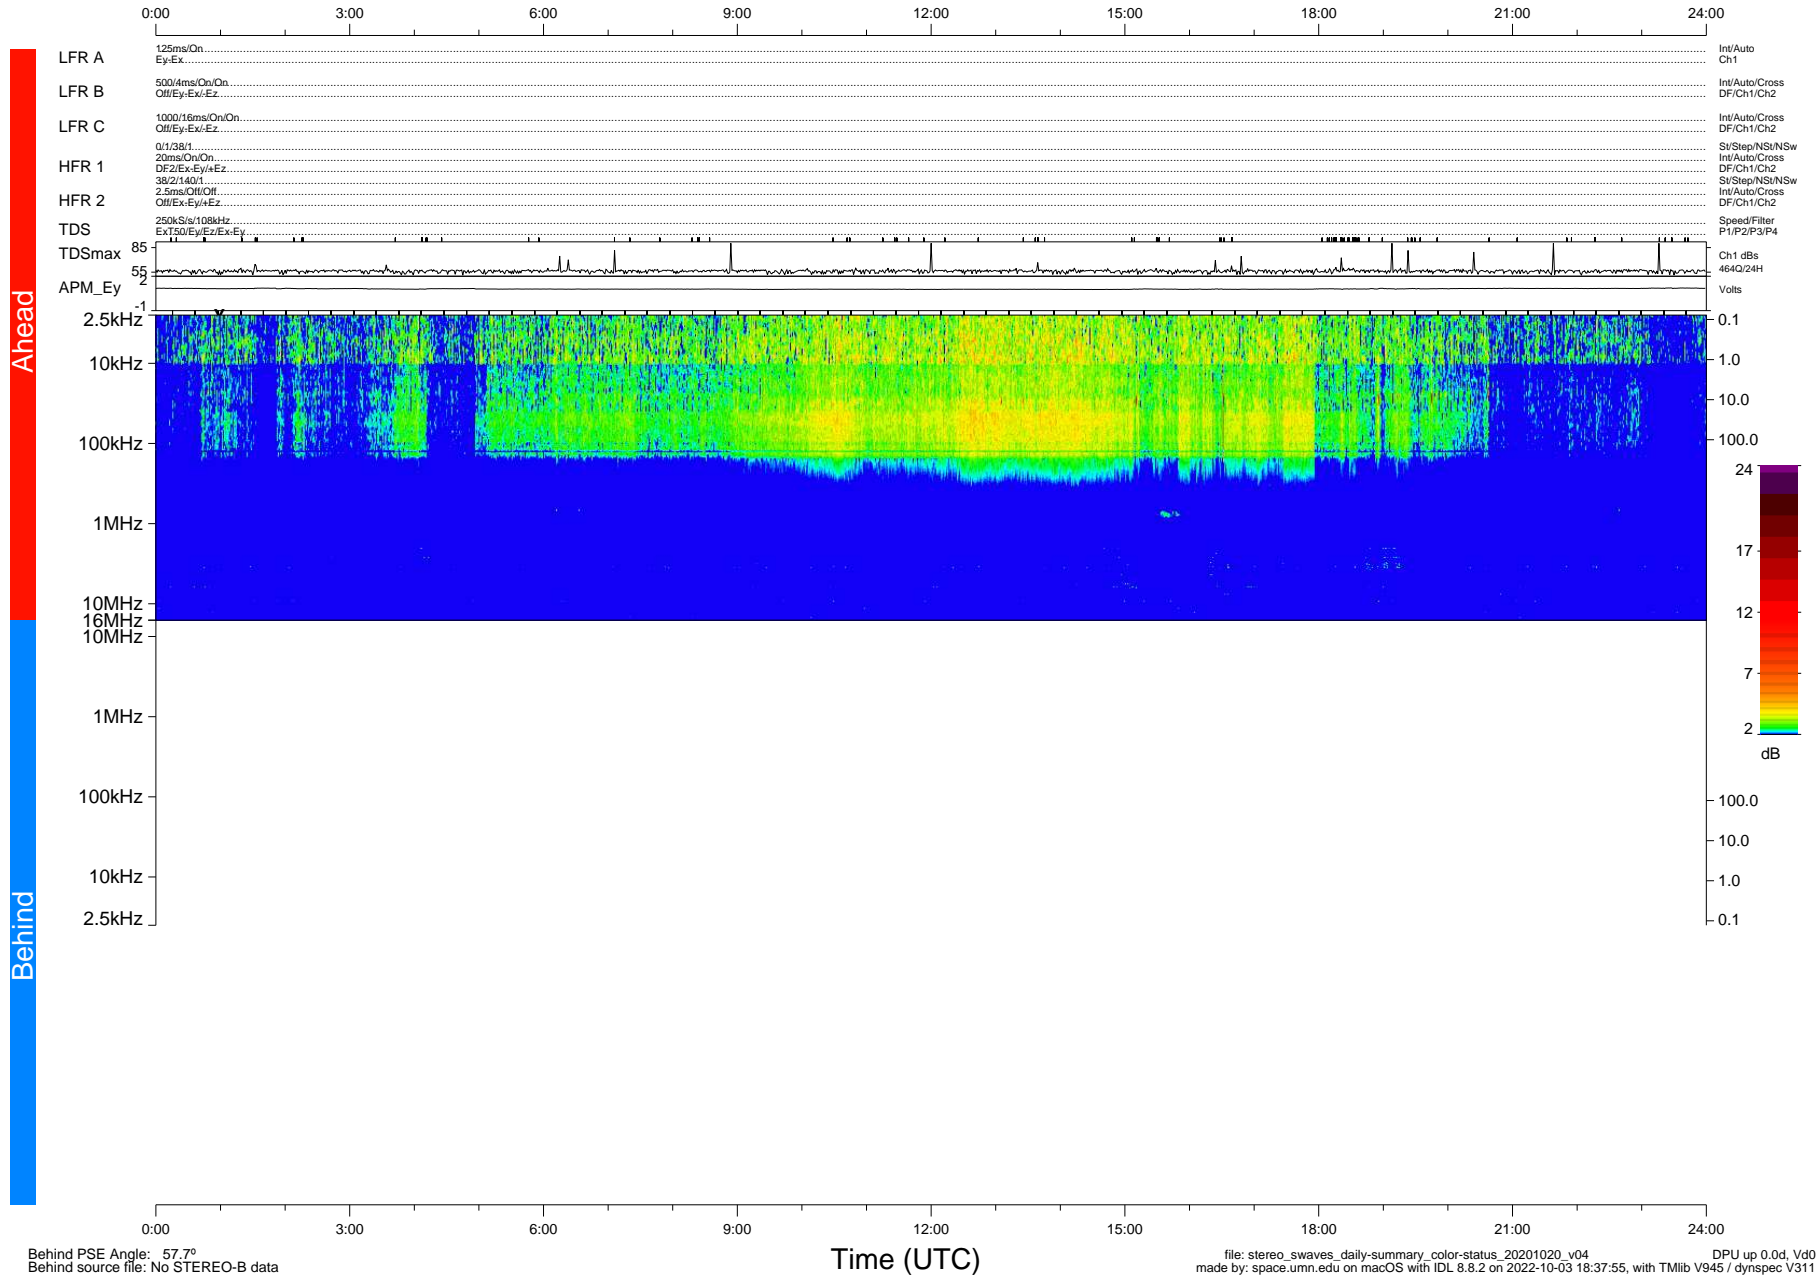

STEREO/WAVES Daily Summary - 20-Oct-2020 (DOY 294)

Ahead source file: swaves_ahead_2020_294_1_05.fin (Recovery: 100.0% HK, 123% Pkts)
 Ahead PSE Angle: -60.0°

DPU up 1931.9d, V412d32

Behind PSE Angle: 57.7°
 Behind source file: No STEREO-B data

file: stereo_swaves_daily-summary_color-status_20201020_v04 DPU up 0.0d, Vd0
 made by: space.umn.edu on macOS with IDL 8.8.2 on 2022-10-03 18:37:55, with Tlib V945 / dynspec V311