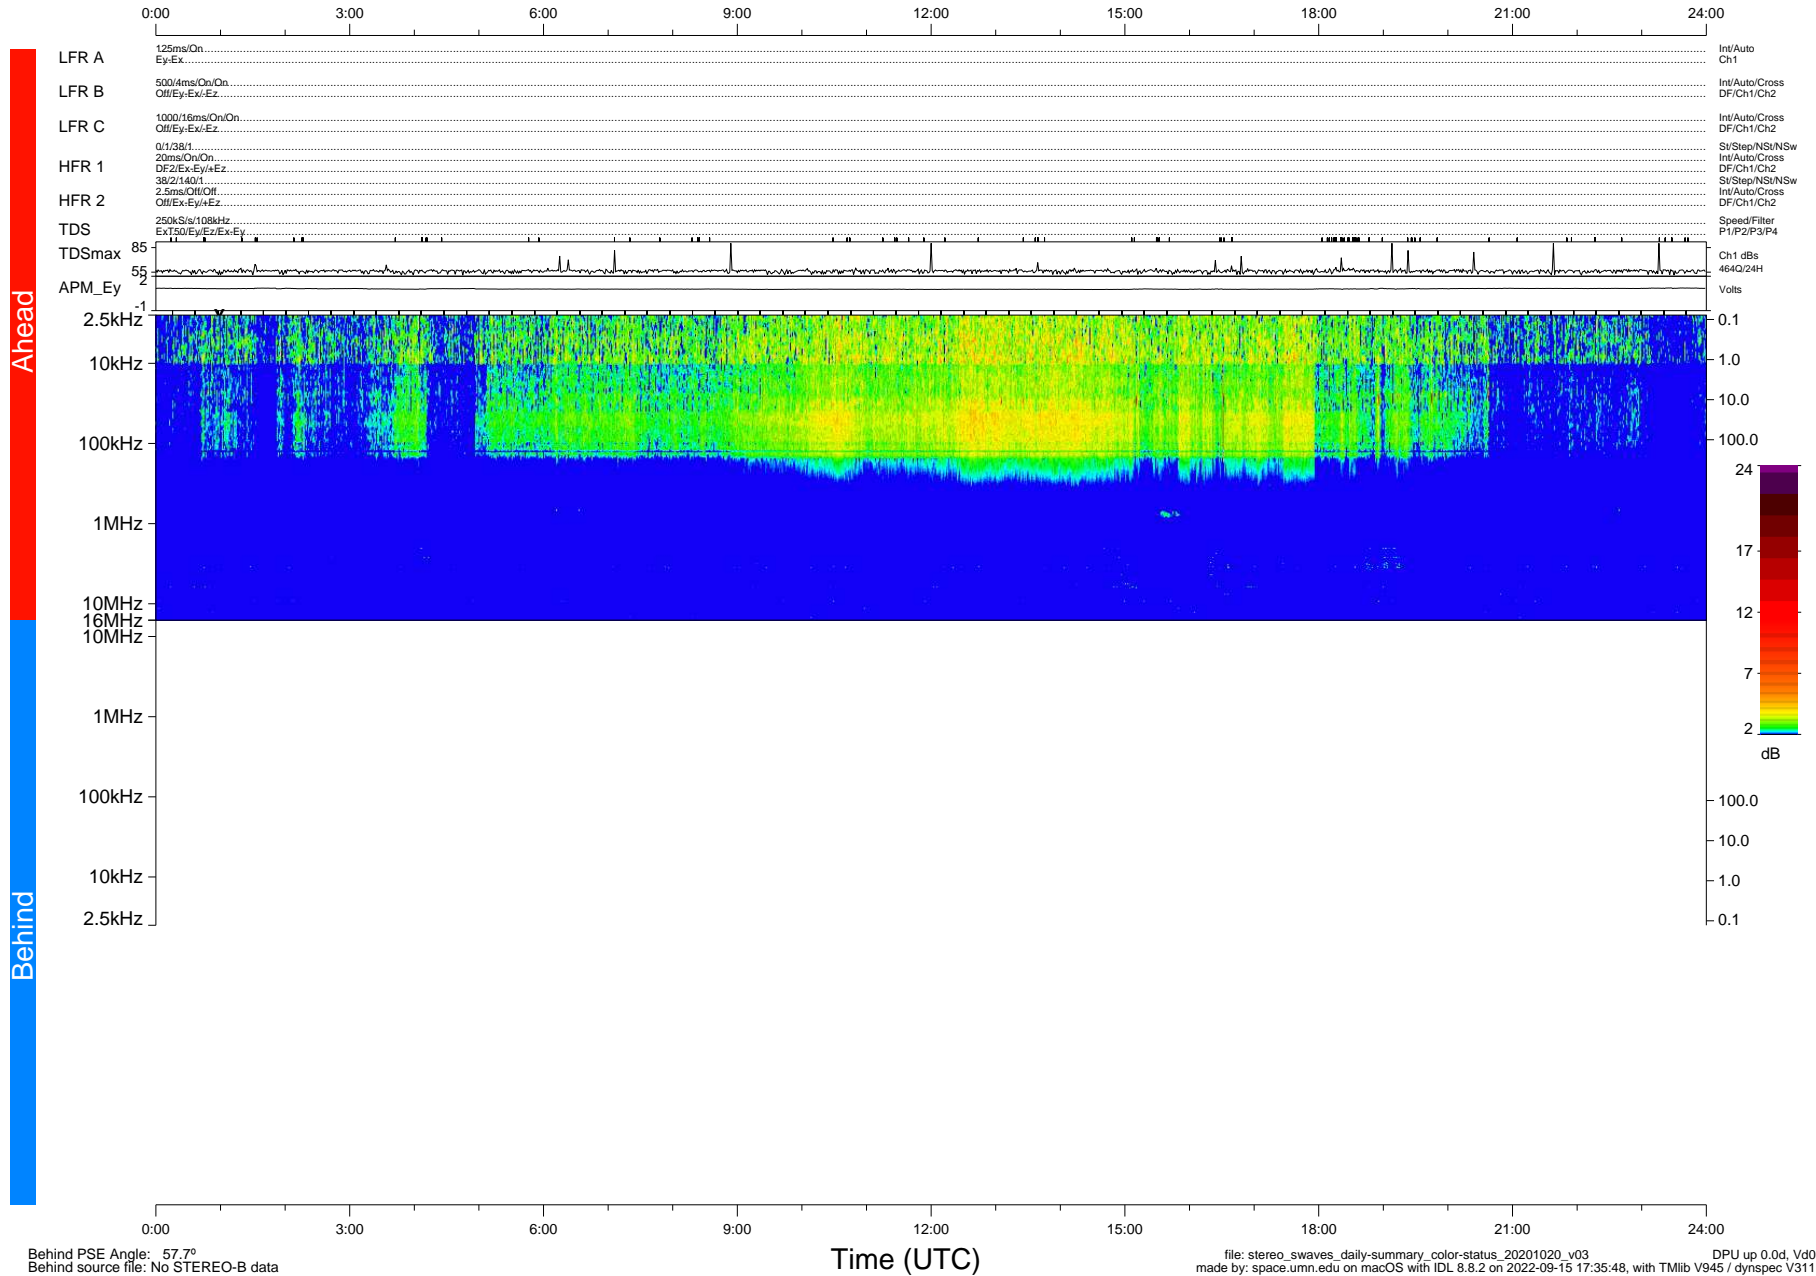

STEREO/WAVES Daily Summary - 20-Oct-2020 (DOY 294)

Ahead source file: swaves_ahead_2020_294_1_05.fin (Recovery: 100.0% HK, 123% Pkts)
 Ahead PSE Angle: -60.0°

DPU up 1931.9d, V412d32

Behind PSE Angle: 57.7°
 Behind source file: No STEREO-B data

file: stereo_swaves_daily-summary_color-status_20201020_v03
 made by: space.umn.edu on macOS with IDL 8.8.2 on 2022-09-15 17:35:48, with Tlib V945 / dynspec V311
 DPU up 0.0d, Vd0