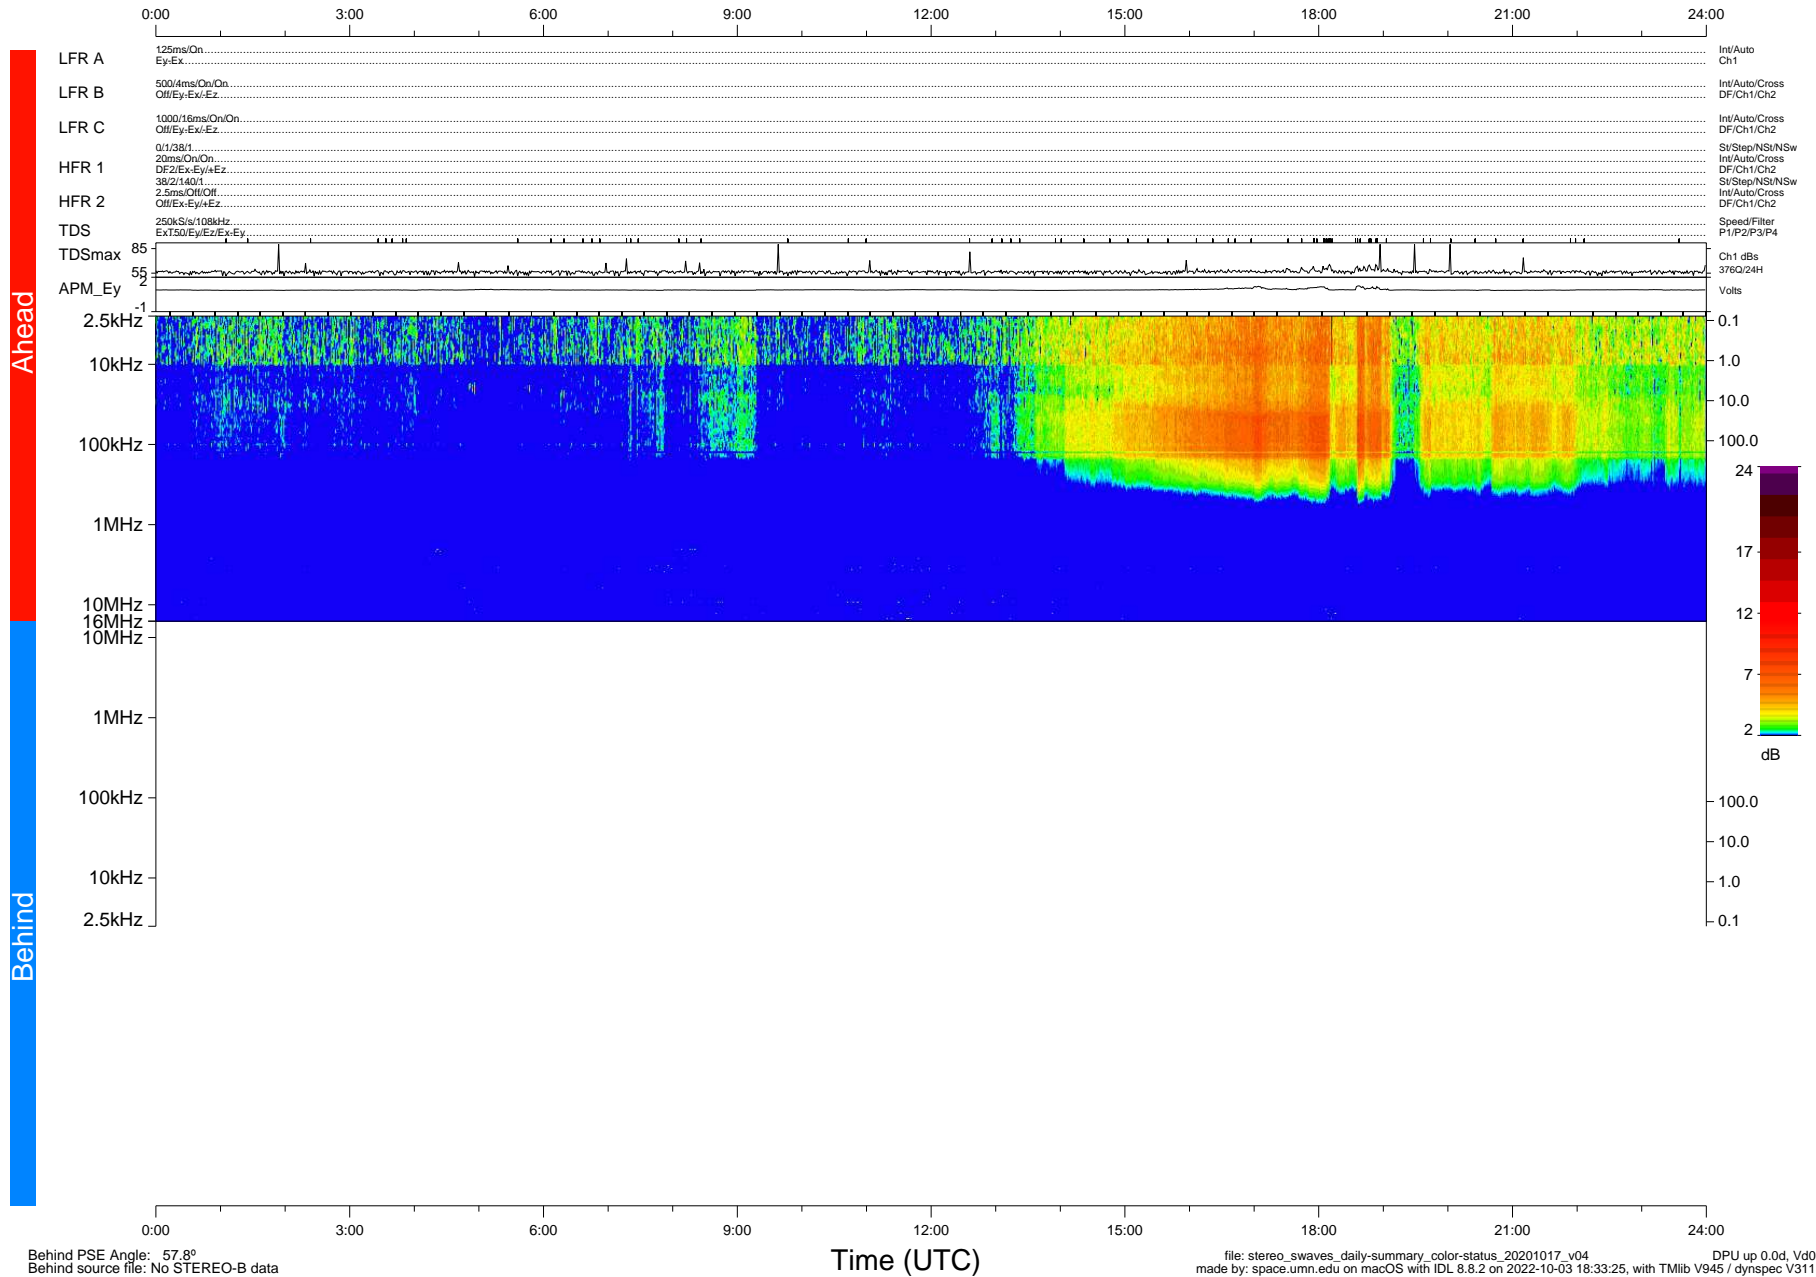

STEREO/WAVES Daily Summary - 17-Oct-2020 (DOY 291)

Ahead source file: swaves_ahead_2020_291_1_05.fin (Recovery: 100.0% HK, 110% Pkts)
 Ahead PSE Angle: -60.2°

DPU up 1928.9d, V412d32

Behind PSE Angle: 57.8°
 Behind source file: No STEREO-B data

file: stereo_swaves_daily-summary_color-status_20201017_v04 DPU up 0.0d, Vd0
 made by: space.umn.edu on macOS with IDL 8.8.2 on 2022-10-03 18:33:25, with Tlib V945 / dynspec V311