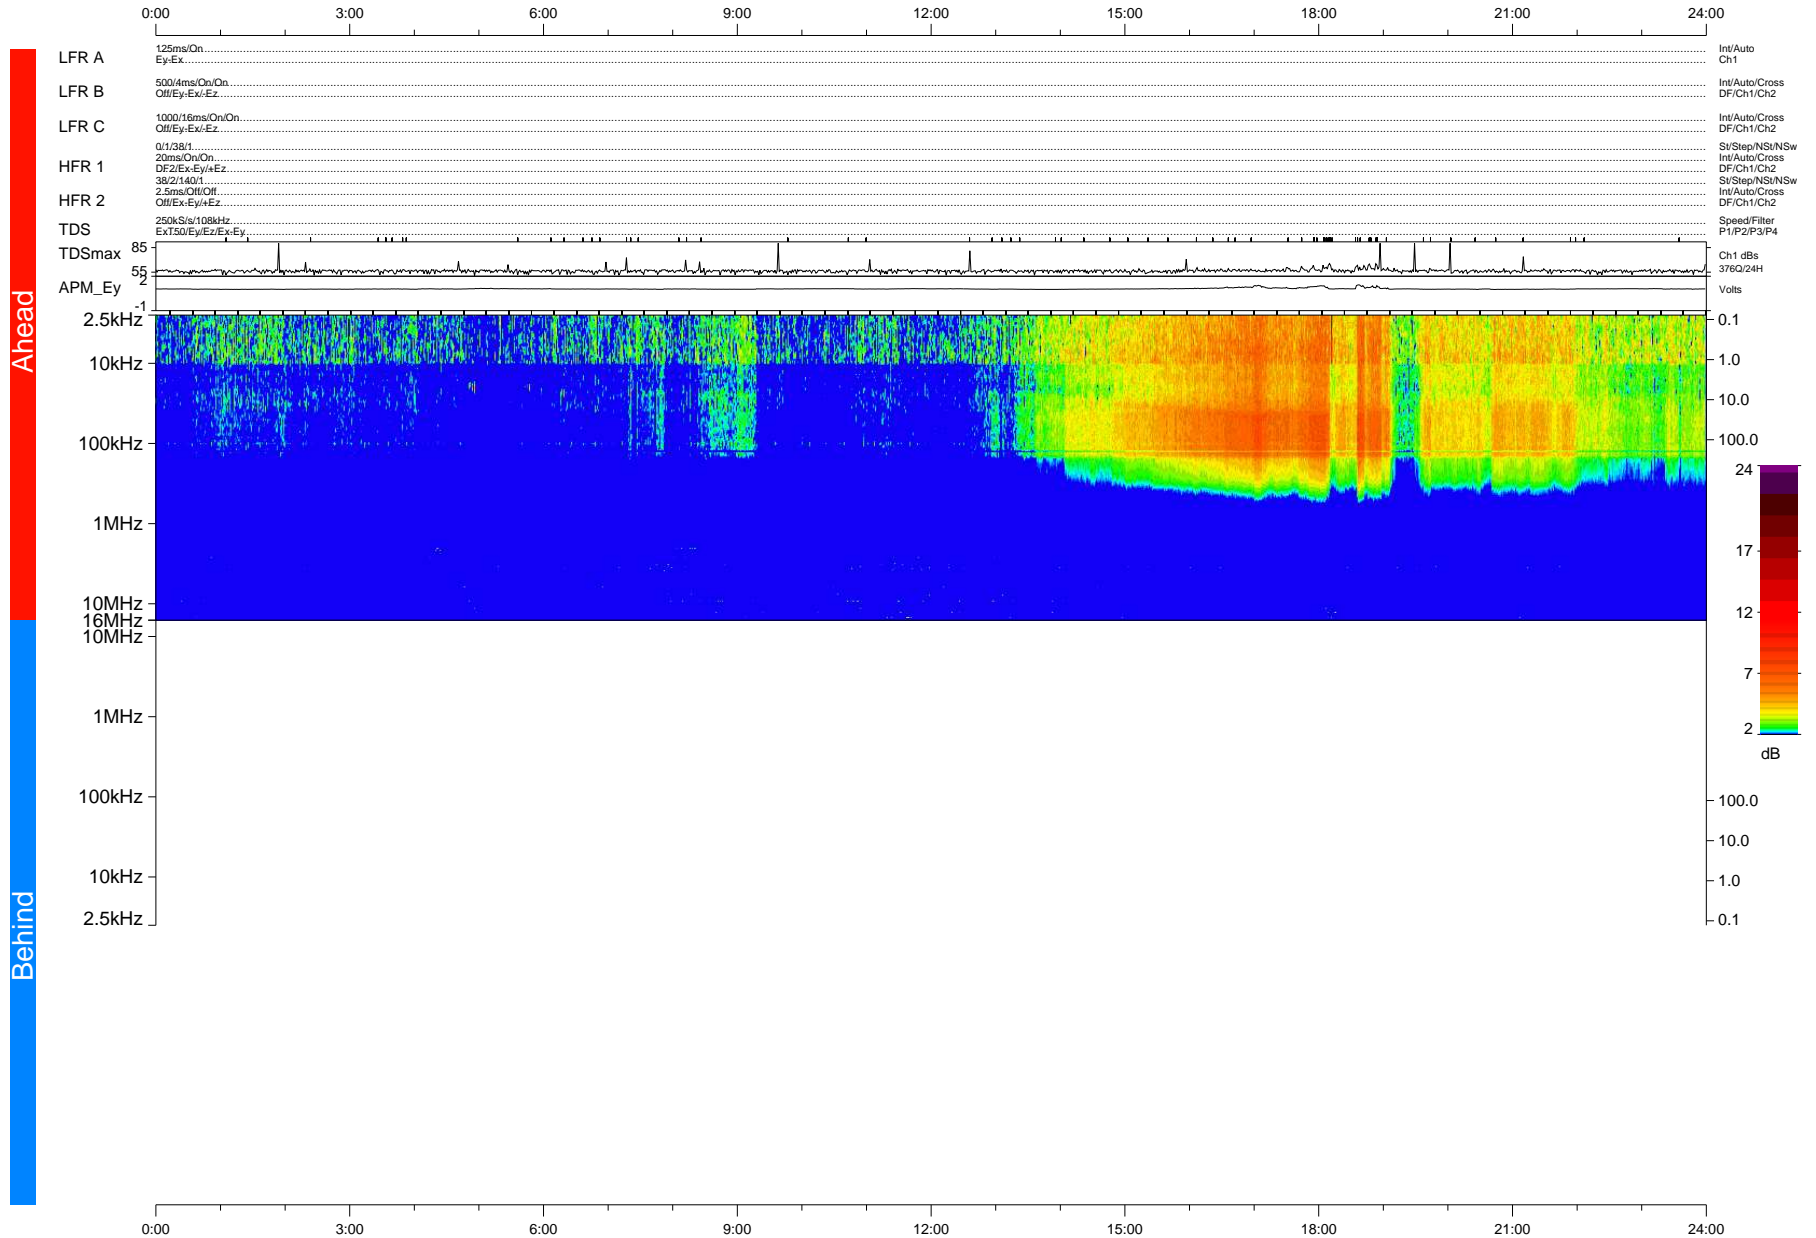

STEREO/WAVES Daily Summary - 17-Oct-2020 (DOY 291)

Ahead source file: swaves_ahead_2020_291_1_05.fin (Recovery: 100.0% HK, 110% Pkts)
 Ahead PSE Angle: -60.2°

DPU up 1928.9d, V412d32

Behind PSE Angle: 57.8°
 Behind source file: No STEREO-B data

Time (UTC)

file: stereo_swaves_daily-summary_color-status_20201017_v03 DPU up 0.0d, Vd0
 made by: space.umn.edu on macOS with IDL 8.8.2 on 2022-09-15 17:31:40, with Tlib V945 / dynspec V311