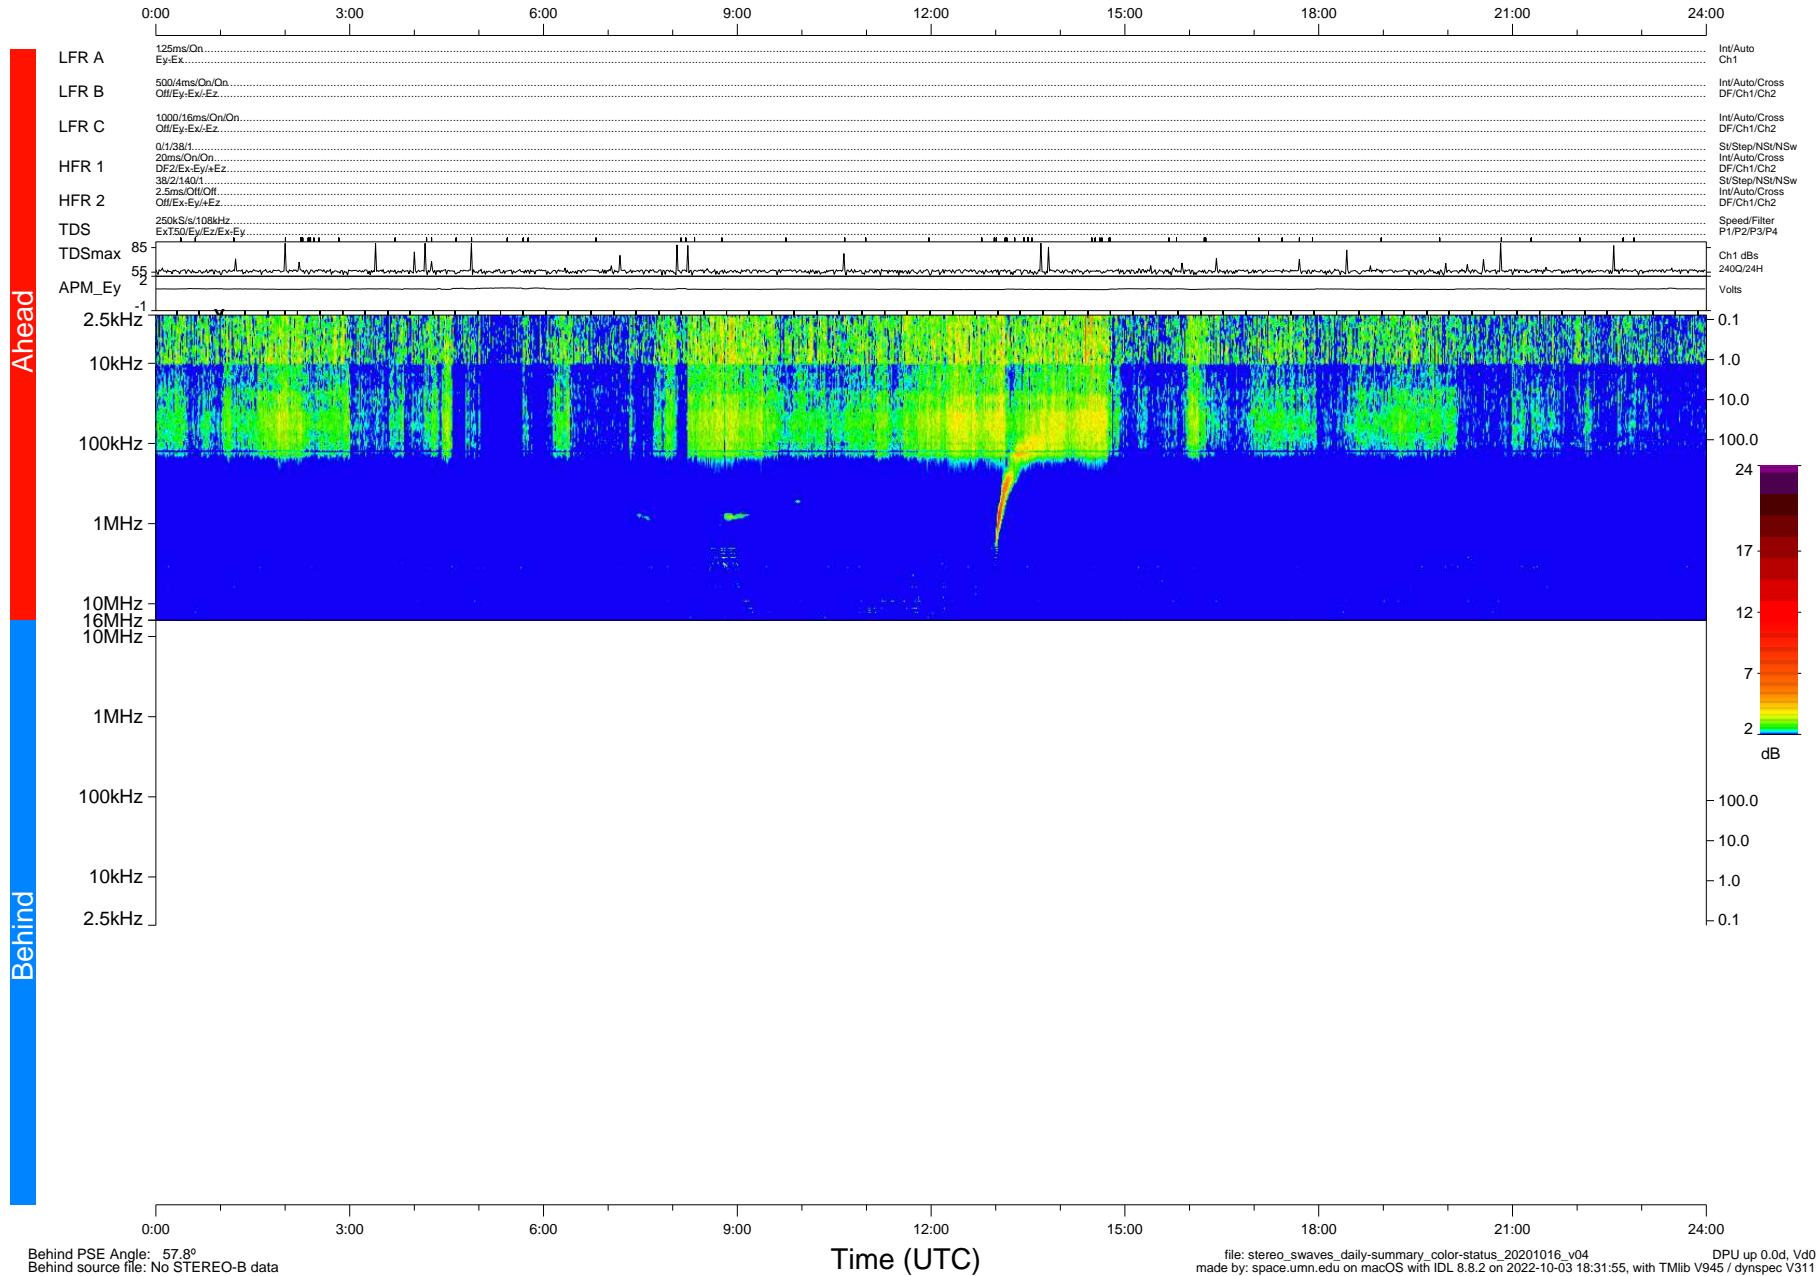

# STEREO/WAVES Daily Summary - 16-Oct-2020 (DOY 290)

Ahead source file: swaves\_ahead\_2020\_290\_1\_05.fin (Recovery: 100.0% HK, 89% Pkts)  
 Ahead PSE Angle: -60.2°

DPU up 1927.9d, V412d32

Behind PSE Angle: 57.8°  
 Behind source file: No STEREO-B data

Time (UTC)

file: stereo\_swaves\_daily-summary\_color-status\_20201016\_v04 DPU up 0.0d, Vd0  
 made by: space.umn.edu on macOS with IDL 8.8.2 on 2022-10-03 18:31:55, with TLib V945 / dynspec V311