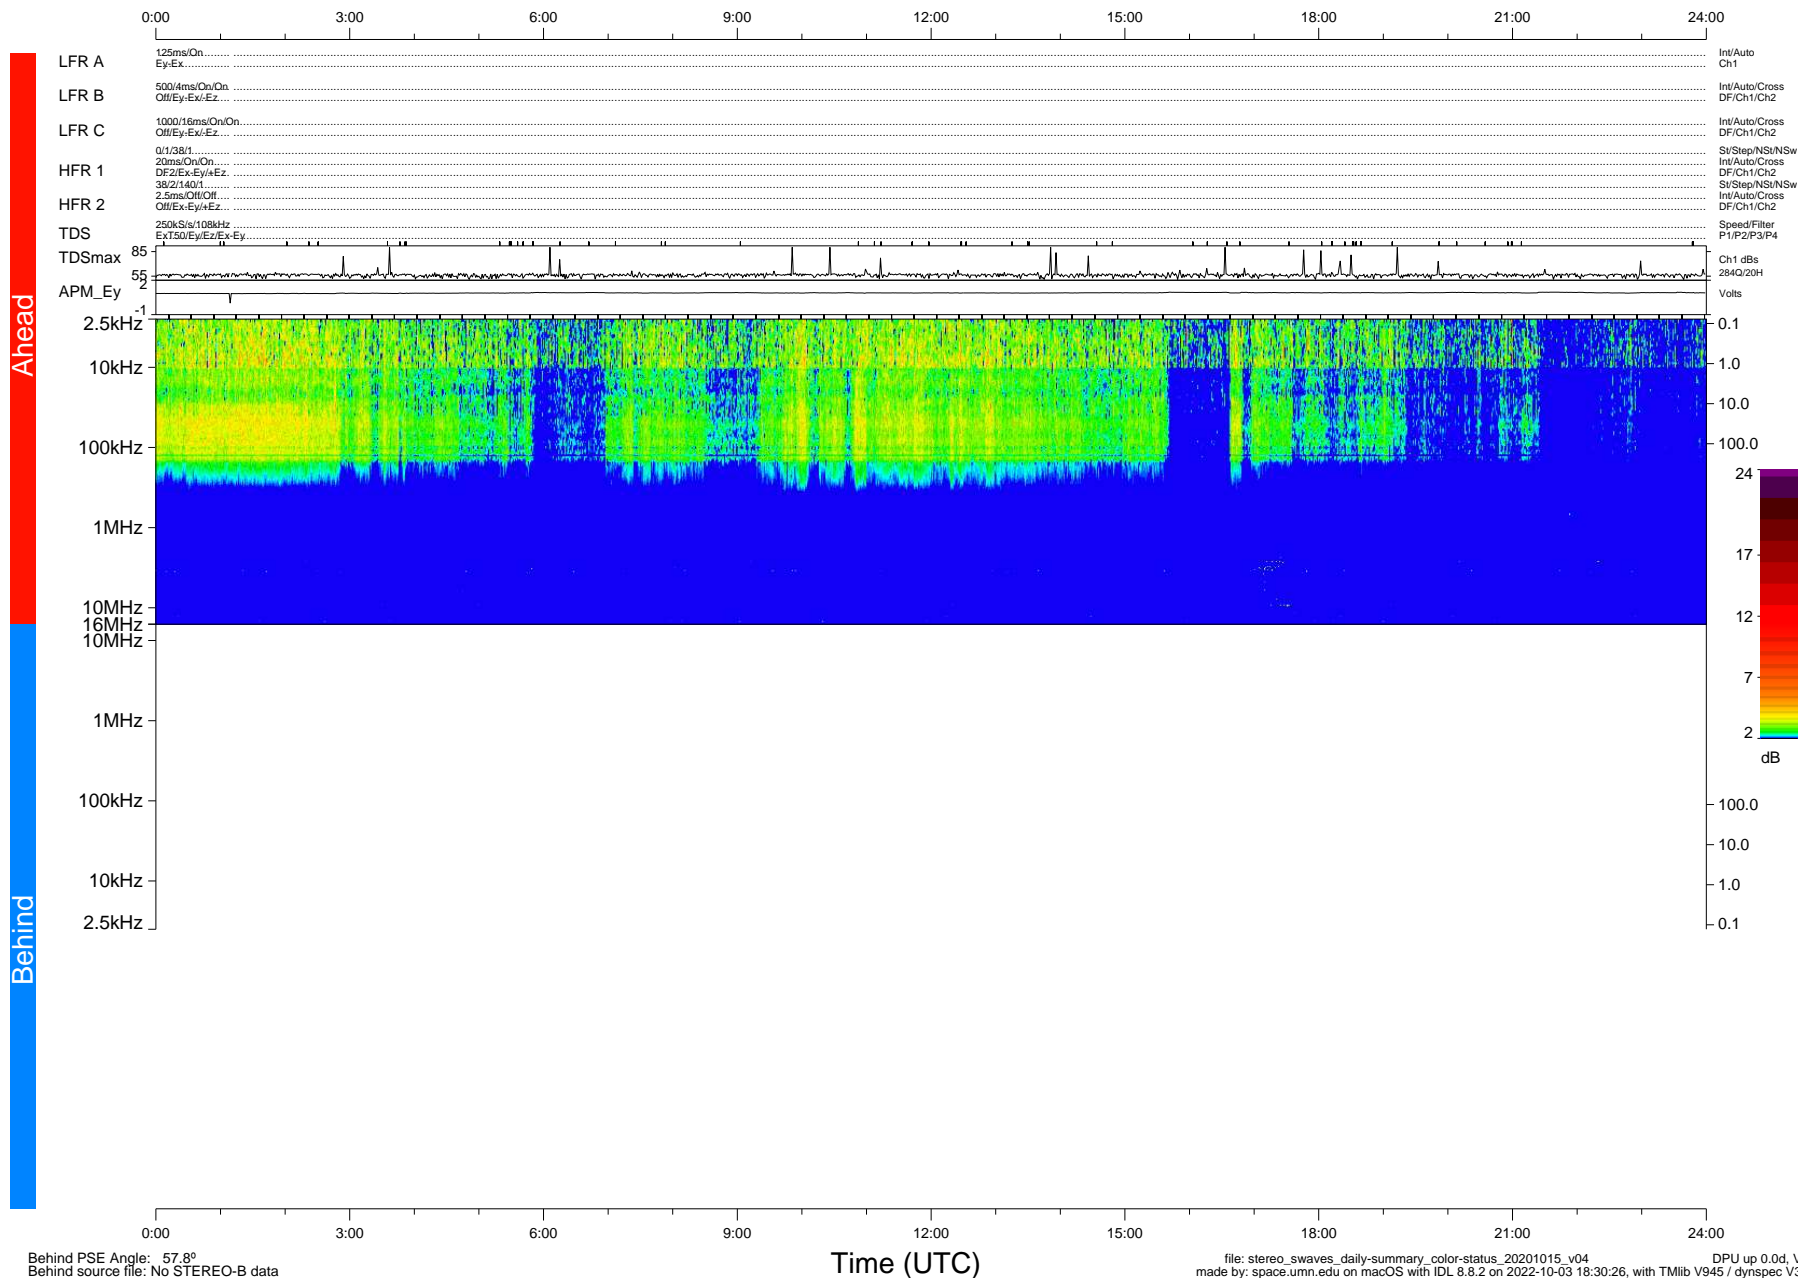

STEREO/WAVES Daily Summary - 15-Oct-2020 (DOY 289)

Ahead source file: swaves_ahead_2020_289_1_05.fin (Recovery: 100.1% HK, 96% Pkts)
Ahead PSE Angle: -60.3°

DPU up 1926.9d, V412d32

Behind PSE Angle: 57.8°
Behind source file: No STEREO-B data