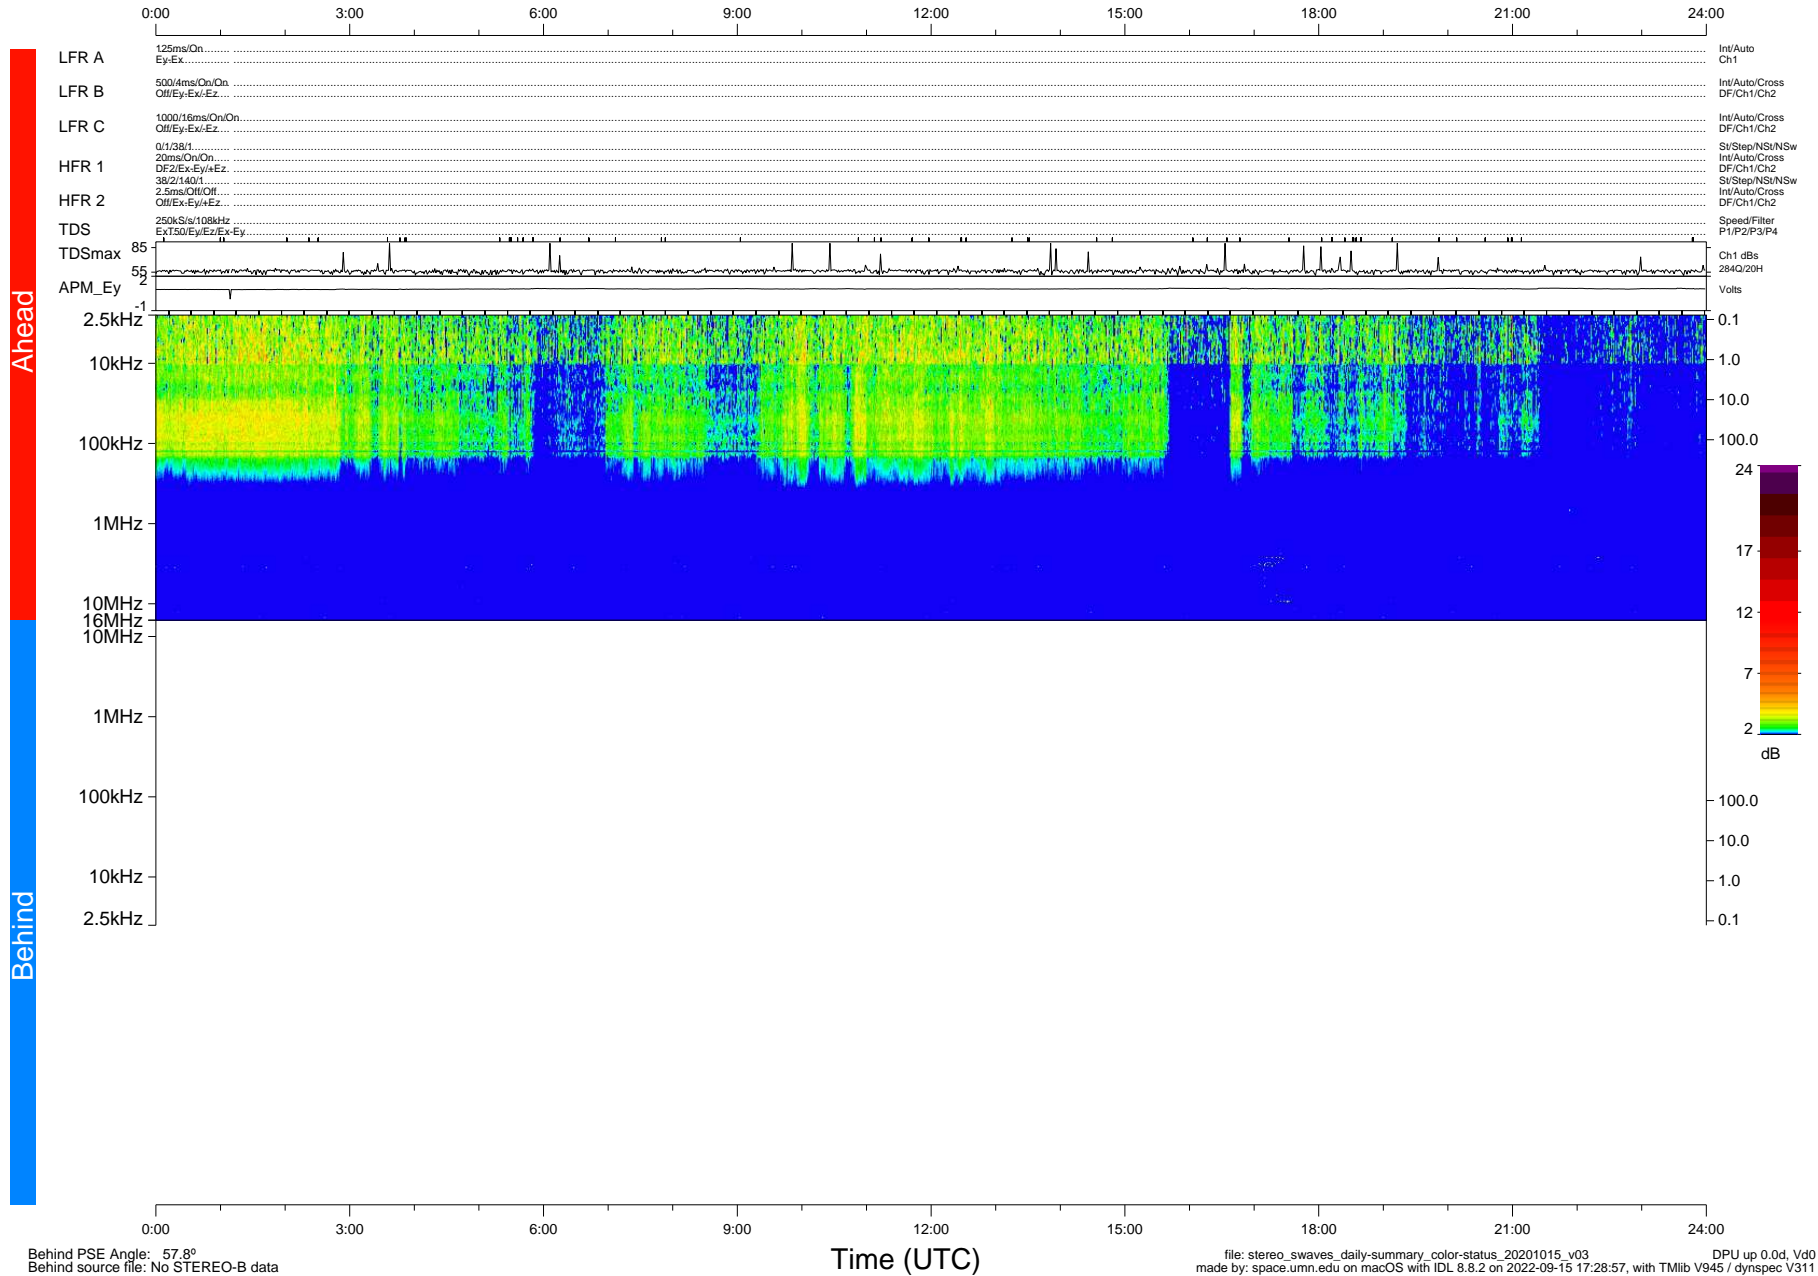

# STEREO/WAVES Daily Summary - 15-Oct-2020 (DOY 289)

Ahead source file: swaves\_ahead\_2020\_289\_1\_05.fin (Recovery: 100.1% HK, 96% Pkts)  
 Ahead PSE Angle: -60.3°

DPU up 1926.9d, V412d32

Behind PSE Angle: 57.8°  
 Behind source file: No STEREO-B data

file: stereo\_swaves\_daily-summary\_color-status\_20201015\_v03 DPU up 0.0d, V40  
 made by: space.umn.edu on macOS with IDL 8.8.2 on 2022-09-15 17:28:57, with TLib V945 / dynspec V311