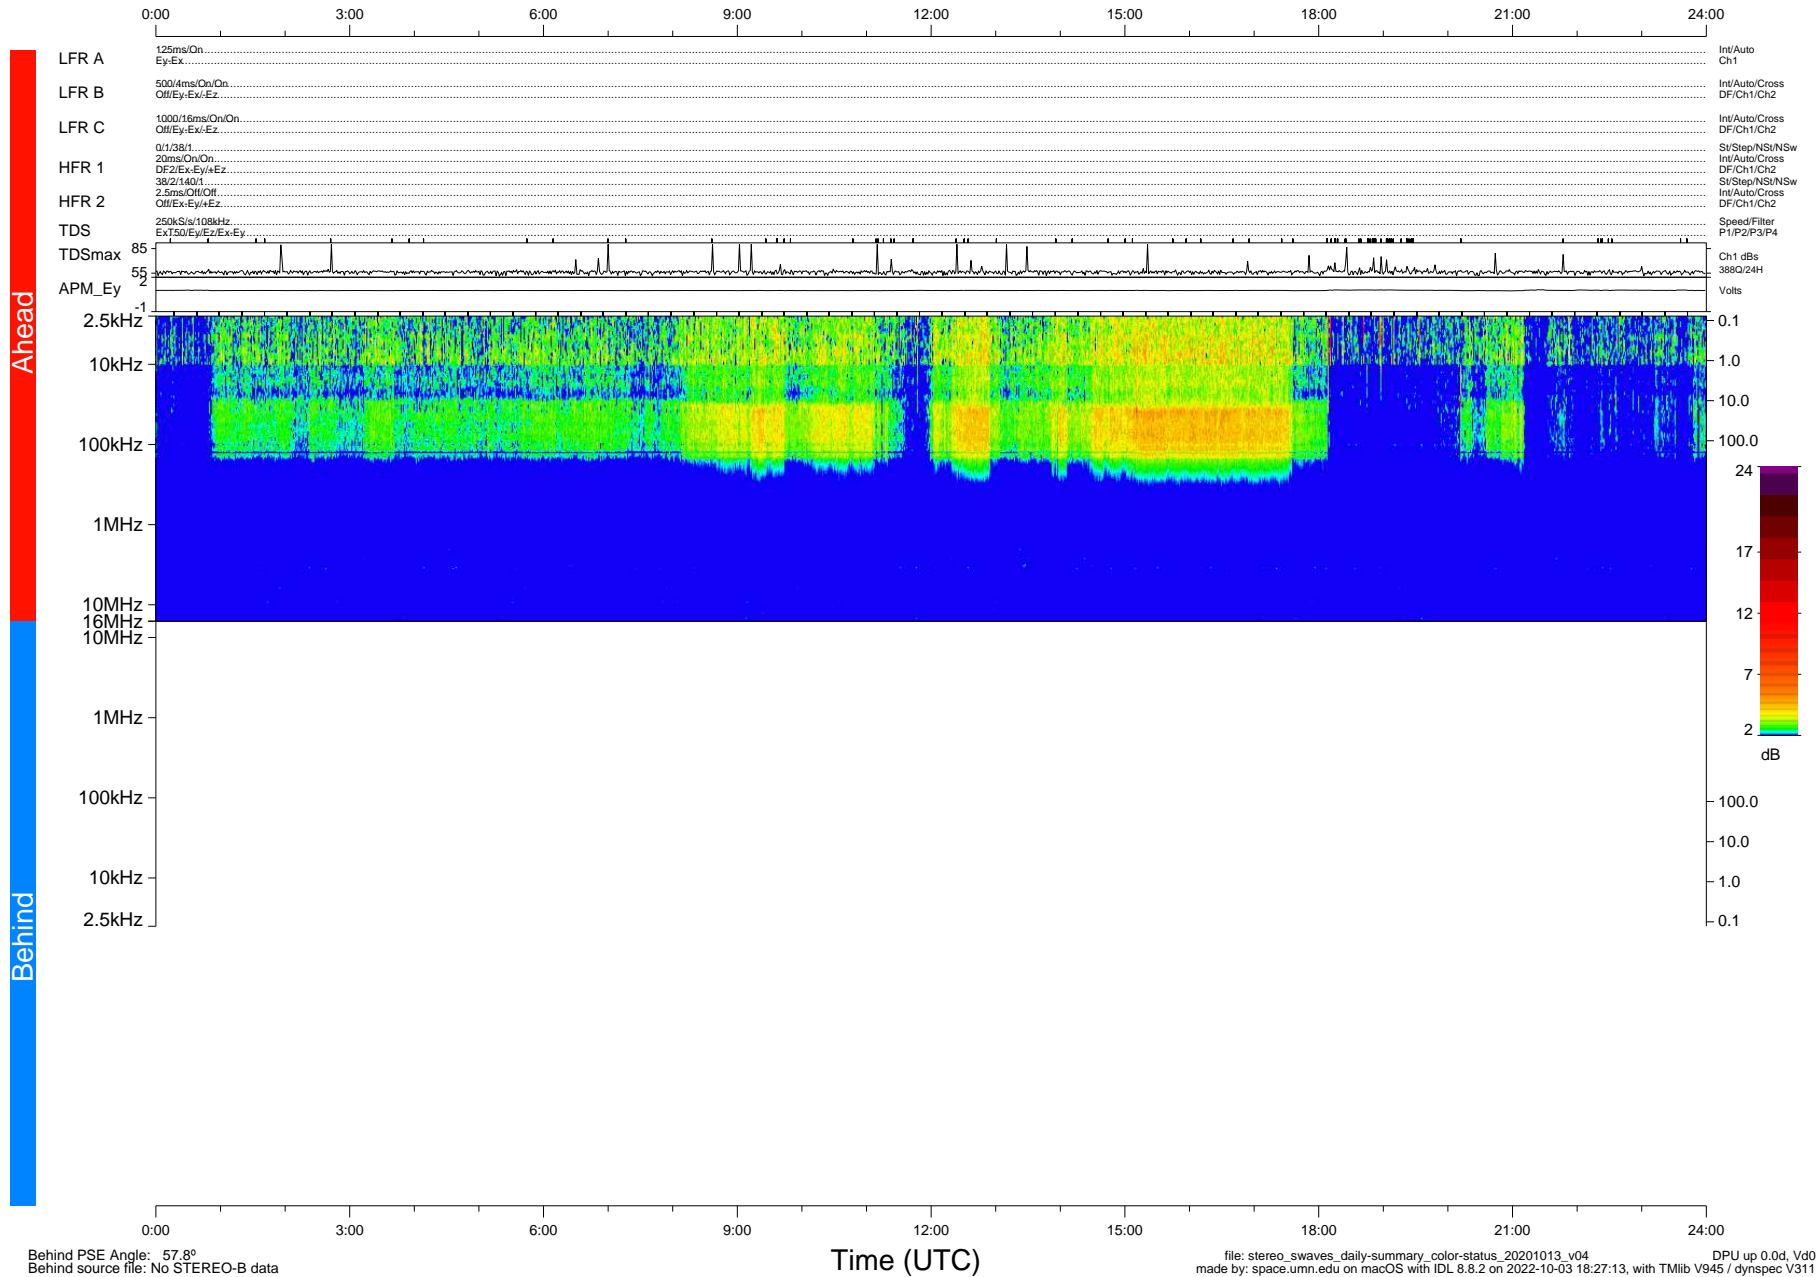

STEREO/WAVES Daily Summary - 13-Oct-2020 (DOY 287)

Ahead source file: swaves_ahead_2020_287_1_05.fin (Recovery: 100.0% HK, 112% Pkts)
 Ahead PSE Angle: -60.4°

DPU up 1924.9d, V412d32

Behind PSE Angle: 57.8°
 Behind source file: No STEREO-B data

file: stereo_swaves_daily-summary_color-status_20201013_v04 DPU up 0.0d, Vd0
 made by: space.umn.edu on macOS with IDL 8.8.2 on 2022-10-03 18:27:13, with Tlib V945 / dynspec V311