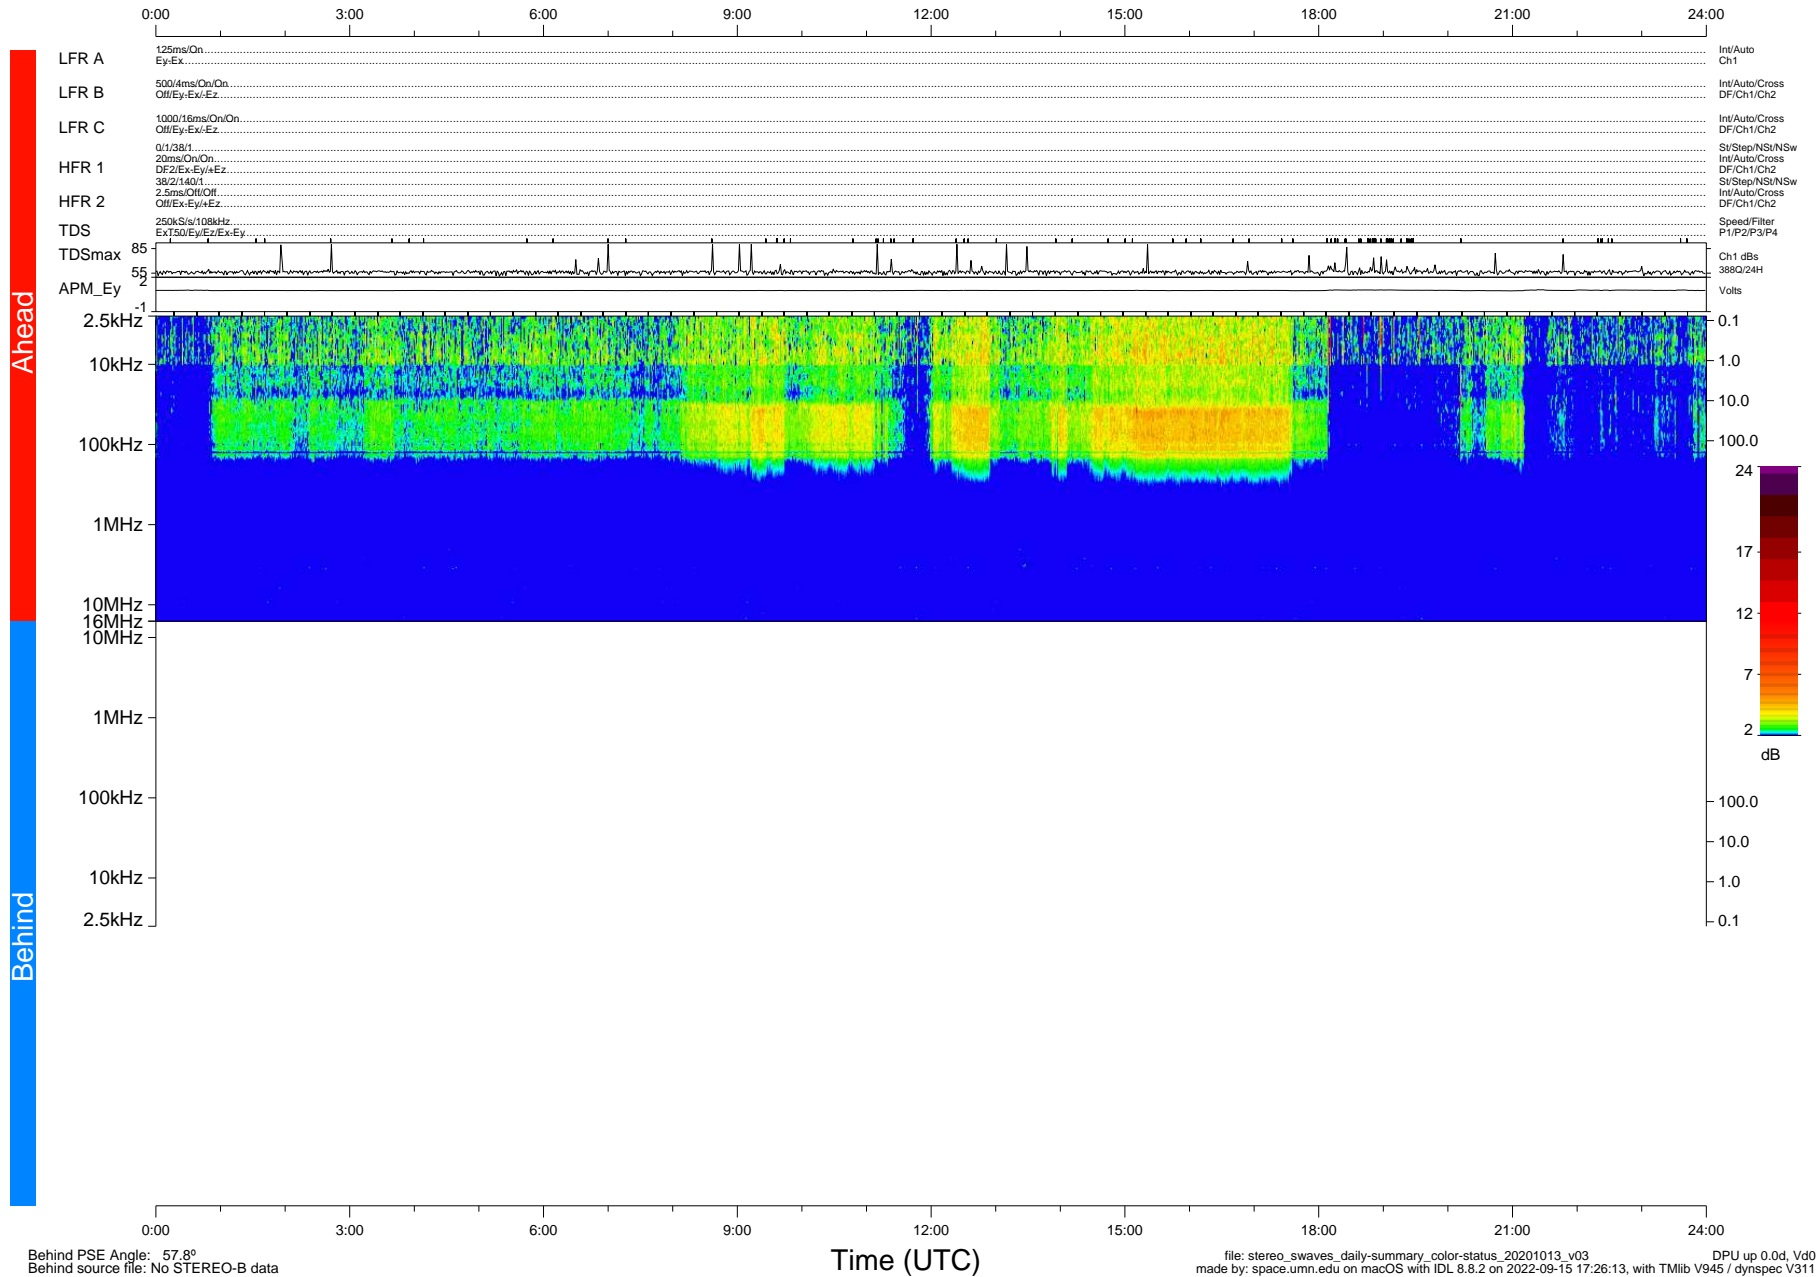

STEREO/WAVES Daily Summary - 13-Oct-2020 (DOY 287)

Ahead source file: swaves_ahead_2020_287_1_05.fin (Recovery: 100.0% HK, 112% Pkts)
 Ahead PSE Angle: -60.4°

DPU up 1924.9d, V412d32

Behind PSE Angle: 57.8°
 Behind source file: No STEREO-B data

file: stereo_swaves_daily-summary_color-status_20201013_v03
 made by: space.umn.edu on macOS with IDL 8.8.2 on 2022-09-15 17:26:13, with Tlib V945 / dynspec V311
 DPU up 0.0d, Vd0