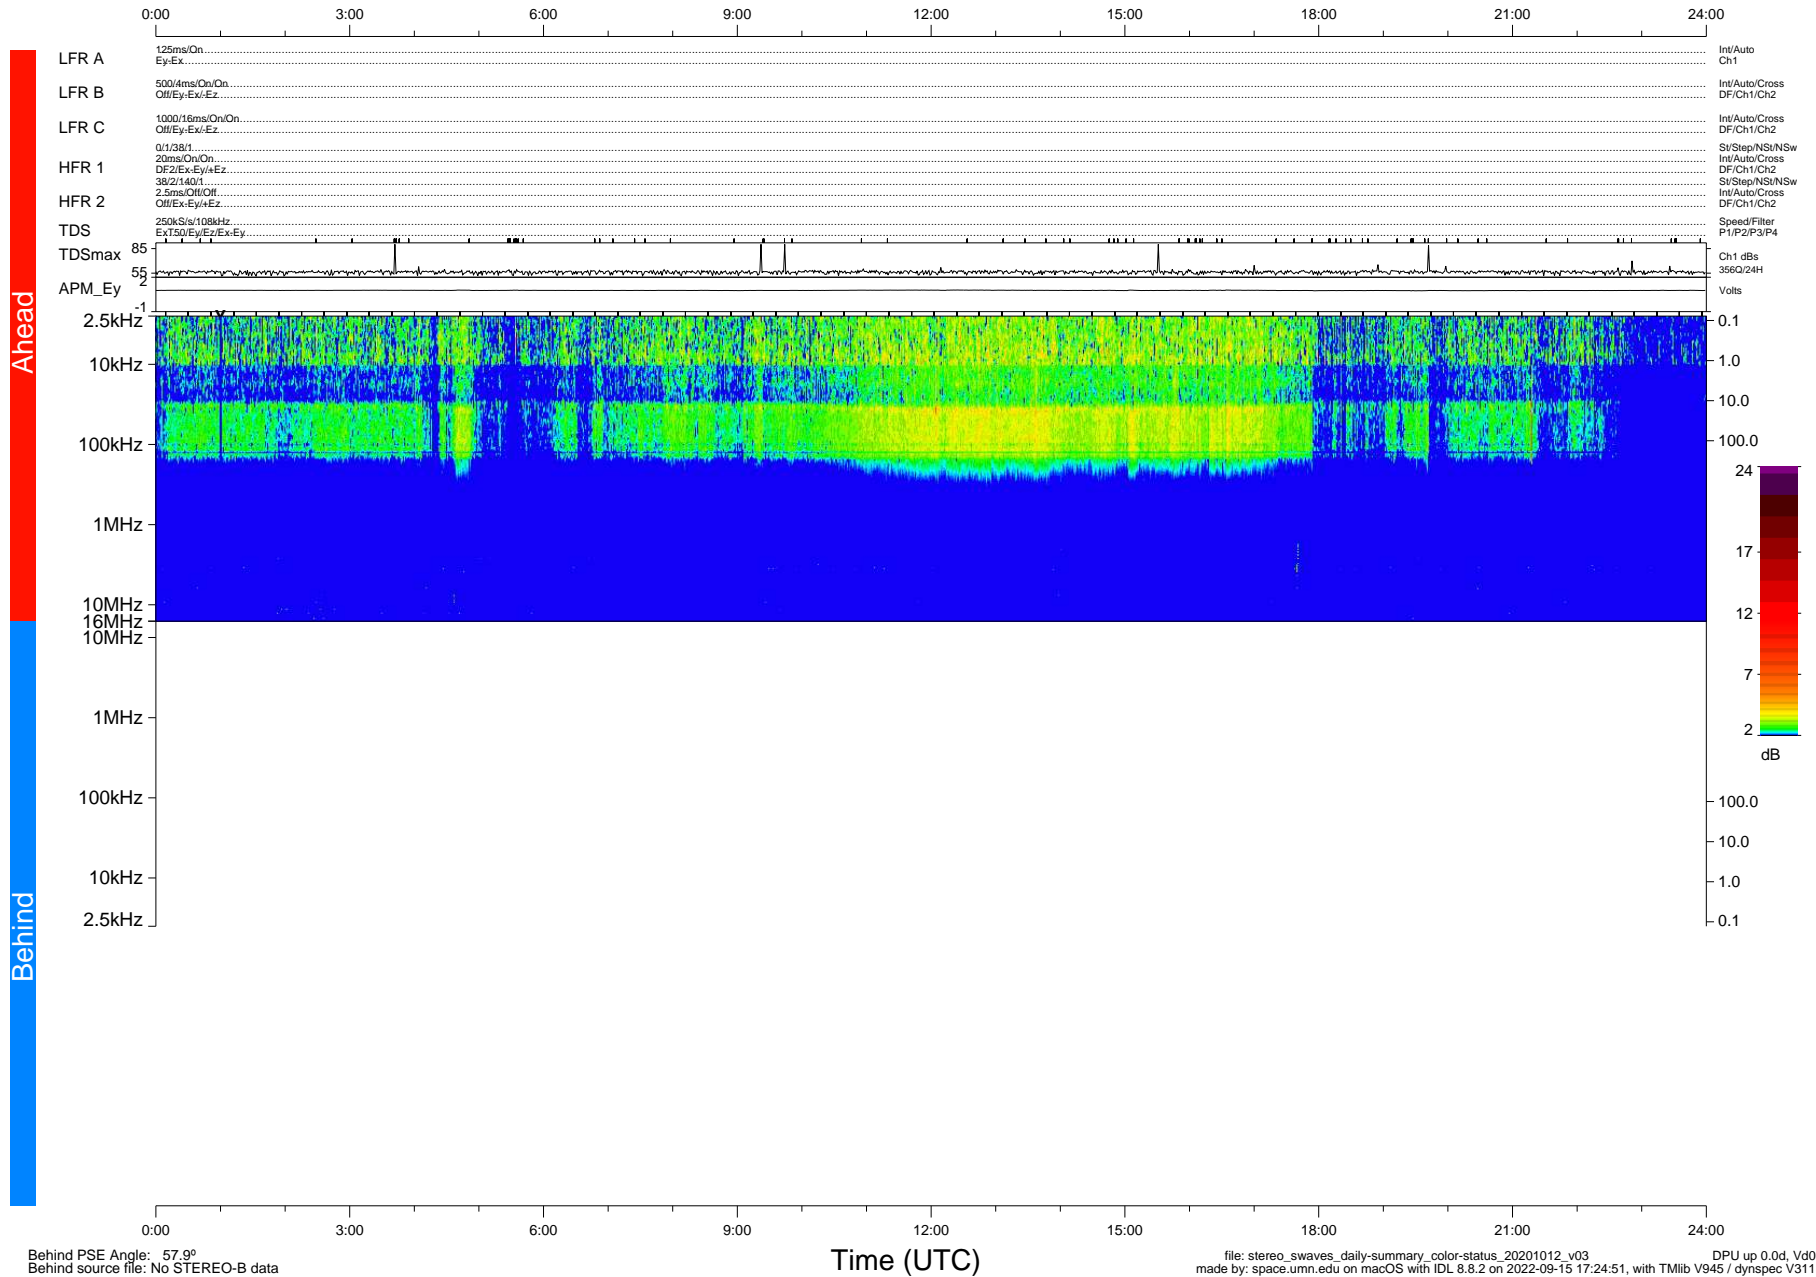

STEREO/WAVES Daily Summary - 12-Oct-2020 (DOY 286)

Ahead source file: swaves_ahead_2020_286_1_05.fin (Recovery: 100.0% HK, 107% Pkts)
 Ahead PSE Angle: -60.4°

DPU up 1923.9d, V412d32

Behind PSE Angle: 57.9°
 Behind source file: No STEREO-B data

file: stereo_swaves_daily-summary_color-status_20201012_v03
 made by: space.umn.edu on macOS with IDL 8.8.2 on 2022-09-15 17:24:51, with Tlib V945 / dynspec V311
 DPU up 0.0d, V40