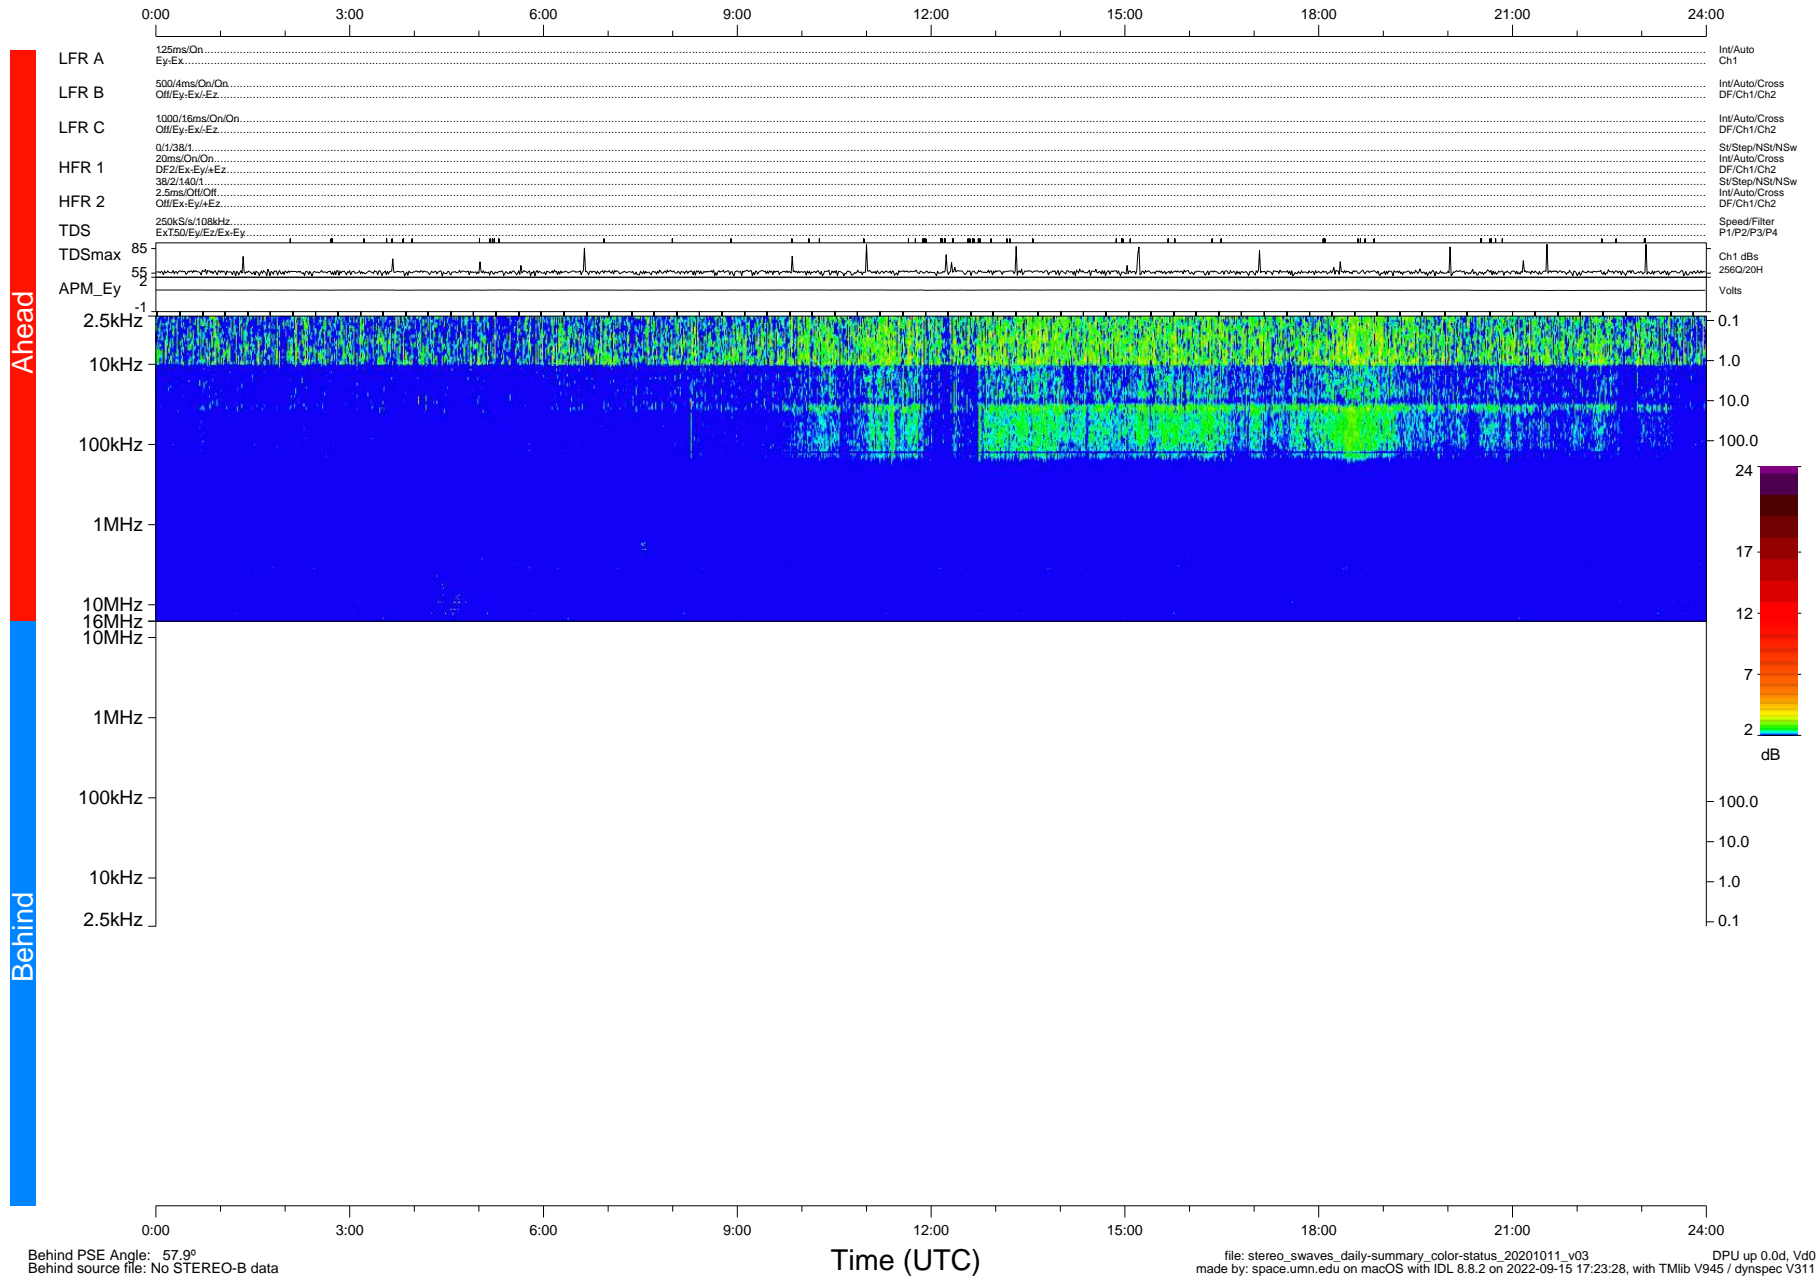

STEREO/WAVES Daily Summary - 11-Oct-2020 (DOY 285)

Ahead source file: swaves_ahead_2020_285_1_05.fin (Recovery: 100.0% HK, 92% Pkts)
 Ahead PSE Angle: -60.5°

DPU up 1922.9d, V412d32

Behind PSE Angle: 57.9°
 Behind source file: No STEREO-B data

file: stereo_swaves_daily-summary_color-status_20201011_v03
 made by: space.umn.edu on macOS with IDL 8.8.2 on 2022-09-15 17:23:28, with TLib V945 / dynspec V311
 DPU up 0.0d, Vd0