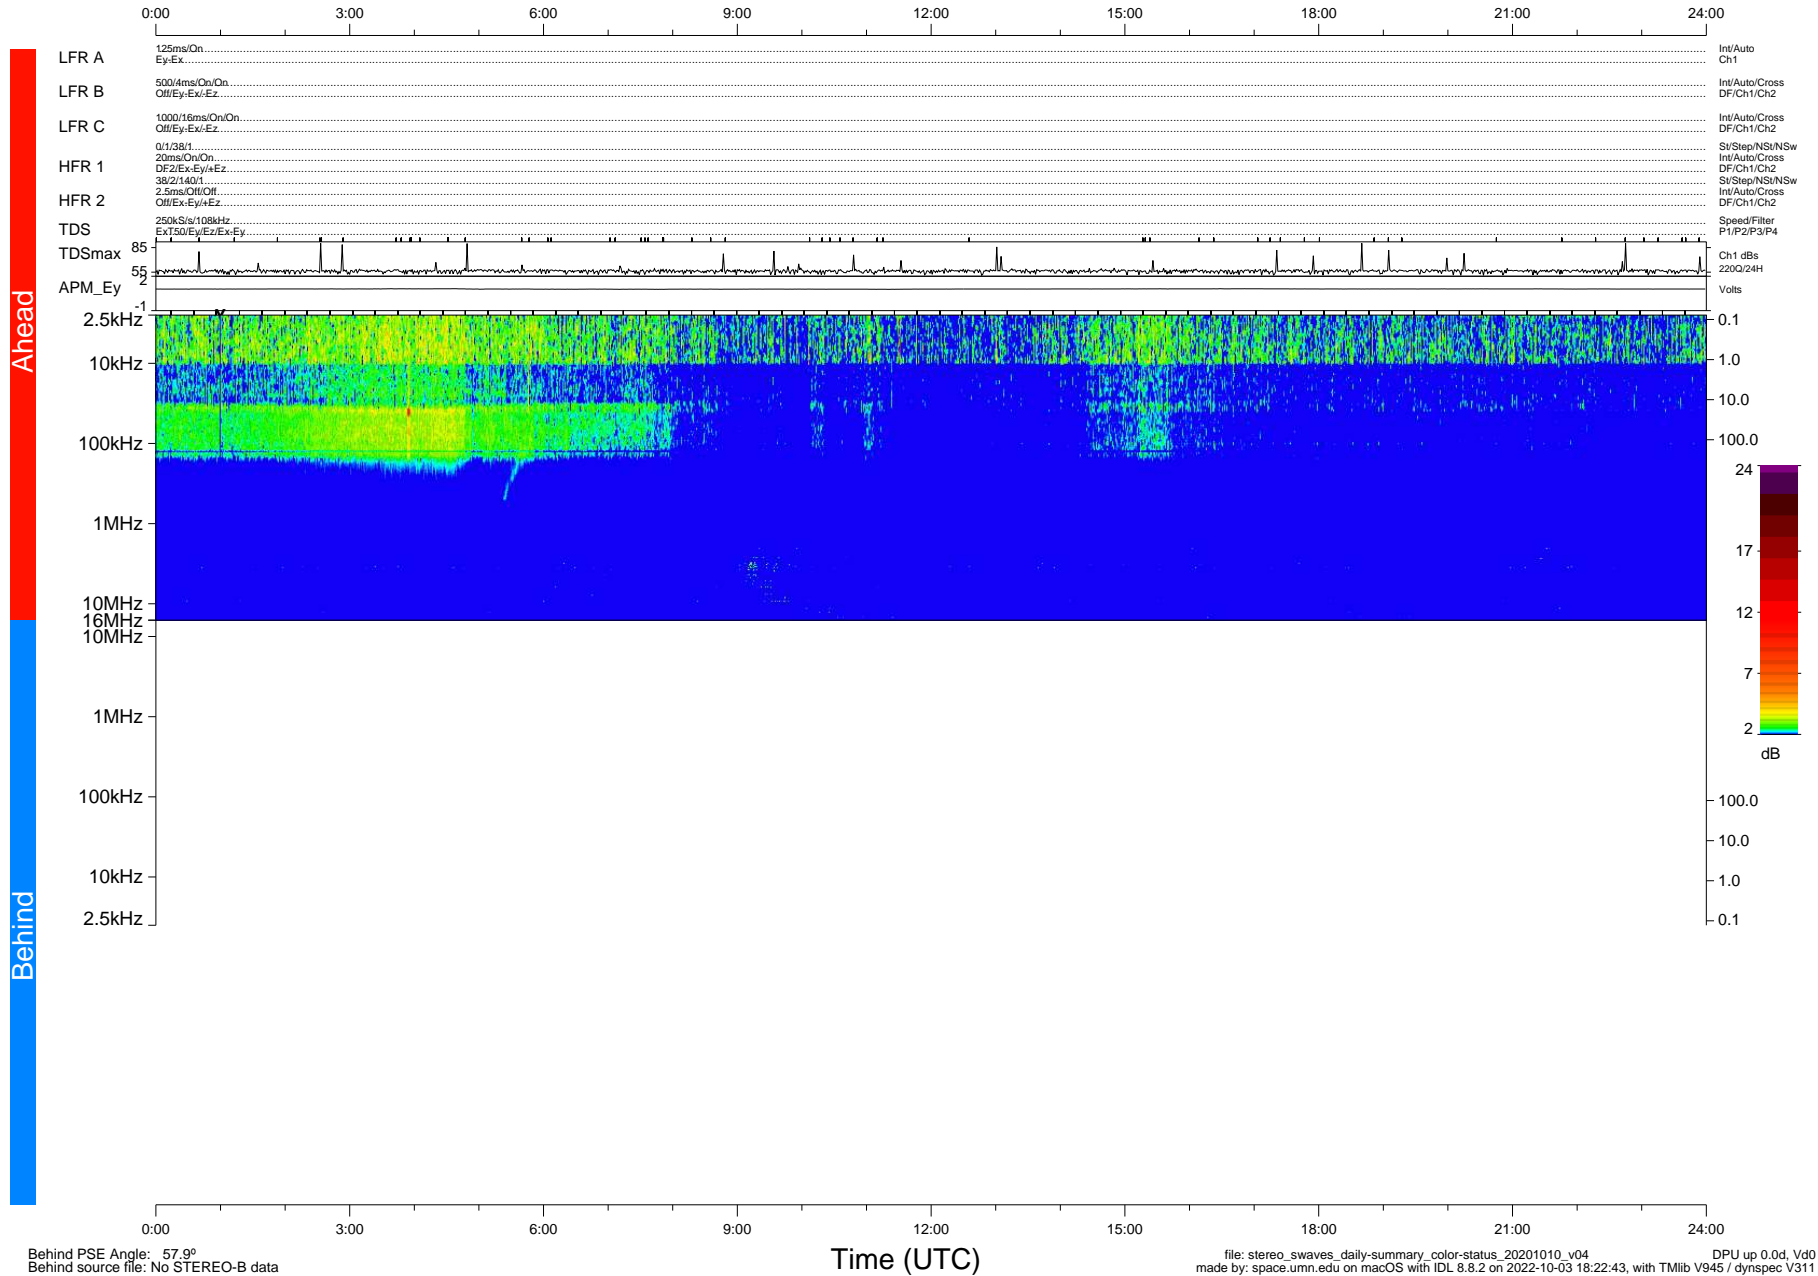

STEREO/WAVES Daily Summary - 10-Oct-2020 (DOY 284)

Ahead source file: swaves_ahead_2020_284_1_05.fin (Recovery: 100.0% HK, 87% Pkts)
 Ahead PSE Angle: -60.6°

DPU up 1921.9d, V412d32

Behind PSE Angle: 57.9°
 Behind source file: No STEREO-B data

file: stereo_swaves_daily-summary_color-status_20201010_v04
 made by: space.umn.edu on macOS with IDL 8.8.2 on 2022-10-03 18:22:43, with Tlib V945 / dynspec V311
 DPU up 0.0d, Vd0