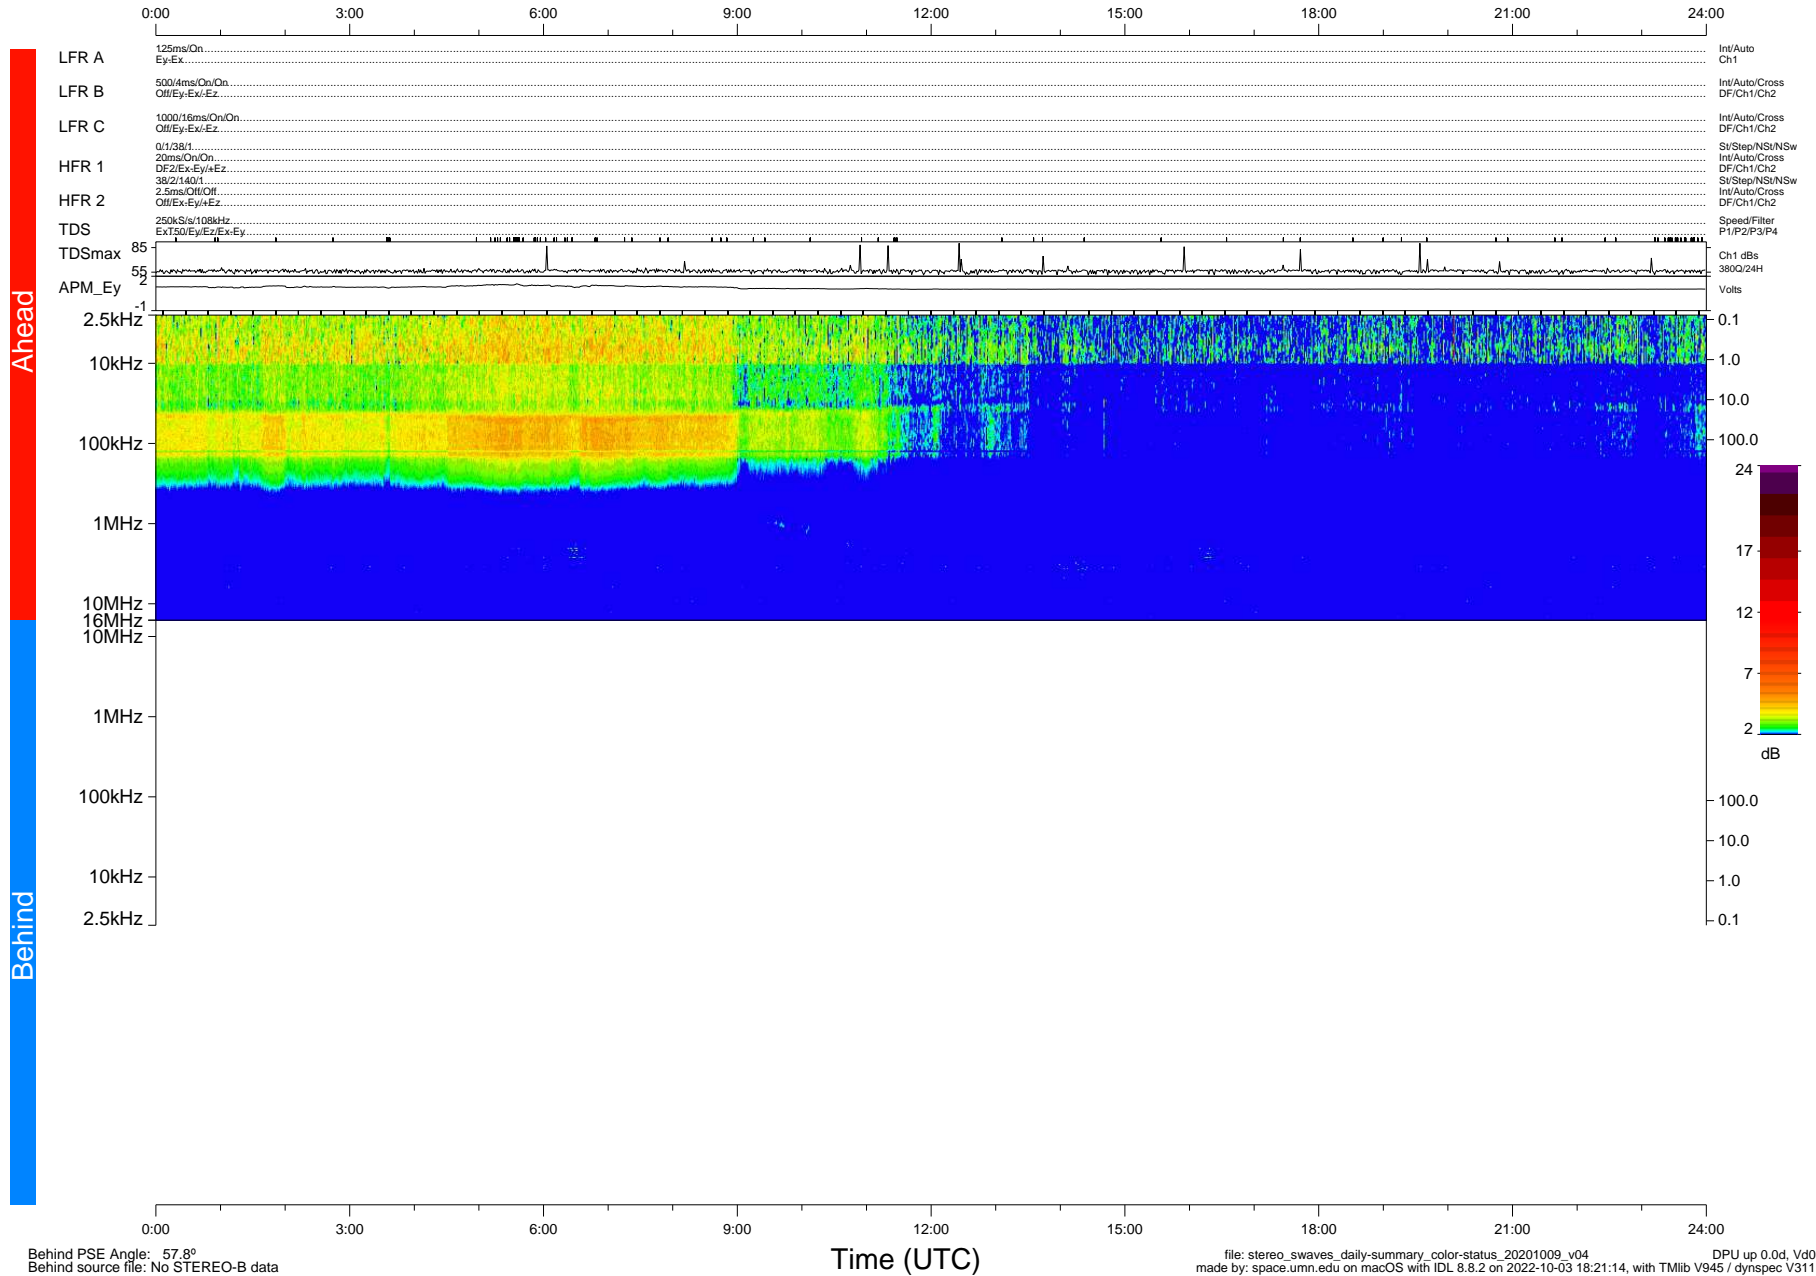

STEREO/WAVES Daily Summary - 09-Oct-2020 (DOY 283)

Ahead source file: swaves_ahead_2020_283_1_05.fin (Recovery: 100.0% HK, 111% Pkts)
 Ahead PSE Angle: -60.7°

DPU up 1920.9d, V412d32

Behind PSE Angle: 57.8°
 Behind source file: No STEREO-B data

Time (UTC)

file: stereo_swaves_daily-summary_color-status_20201009_v04 DPU up 0.0d, Vd0
 made by: space.umn.edu on macOS with IDL 8.8.2 on 2022-10-03 18:21:14, with Tlib V945 / dynspec V311