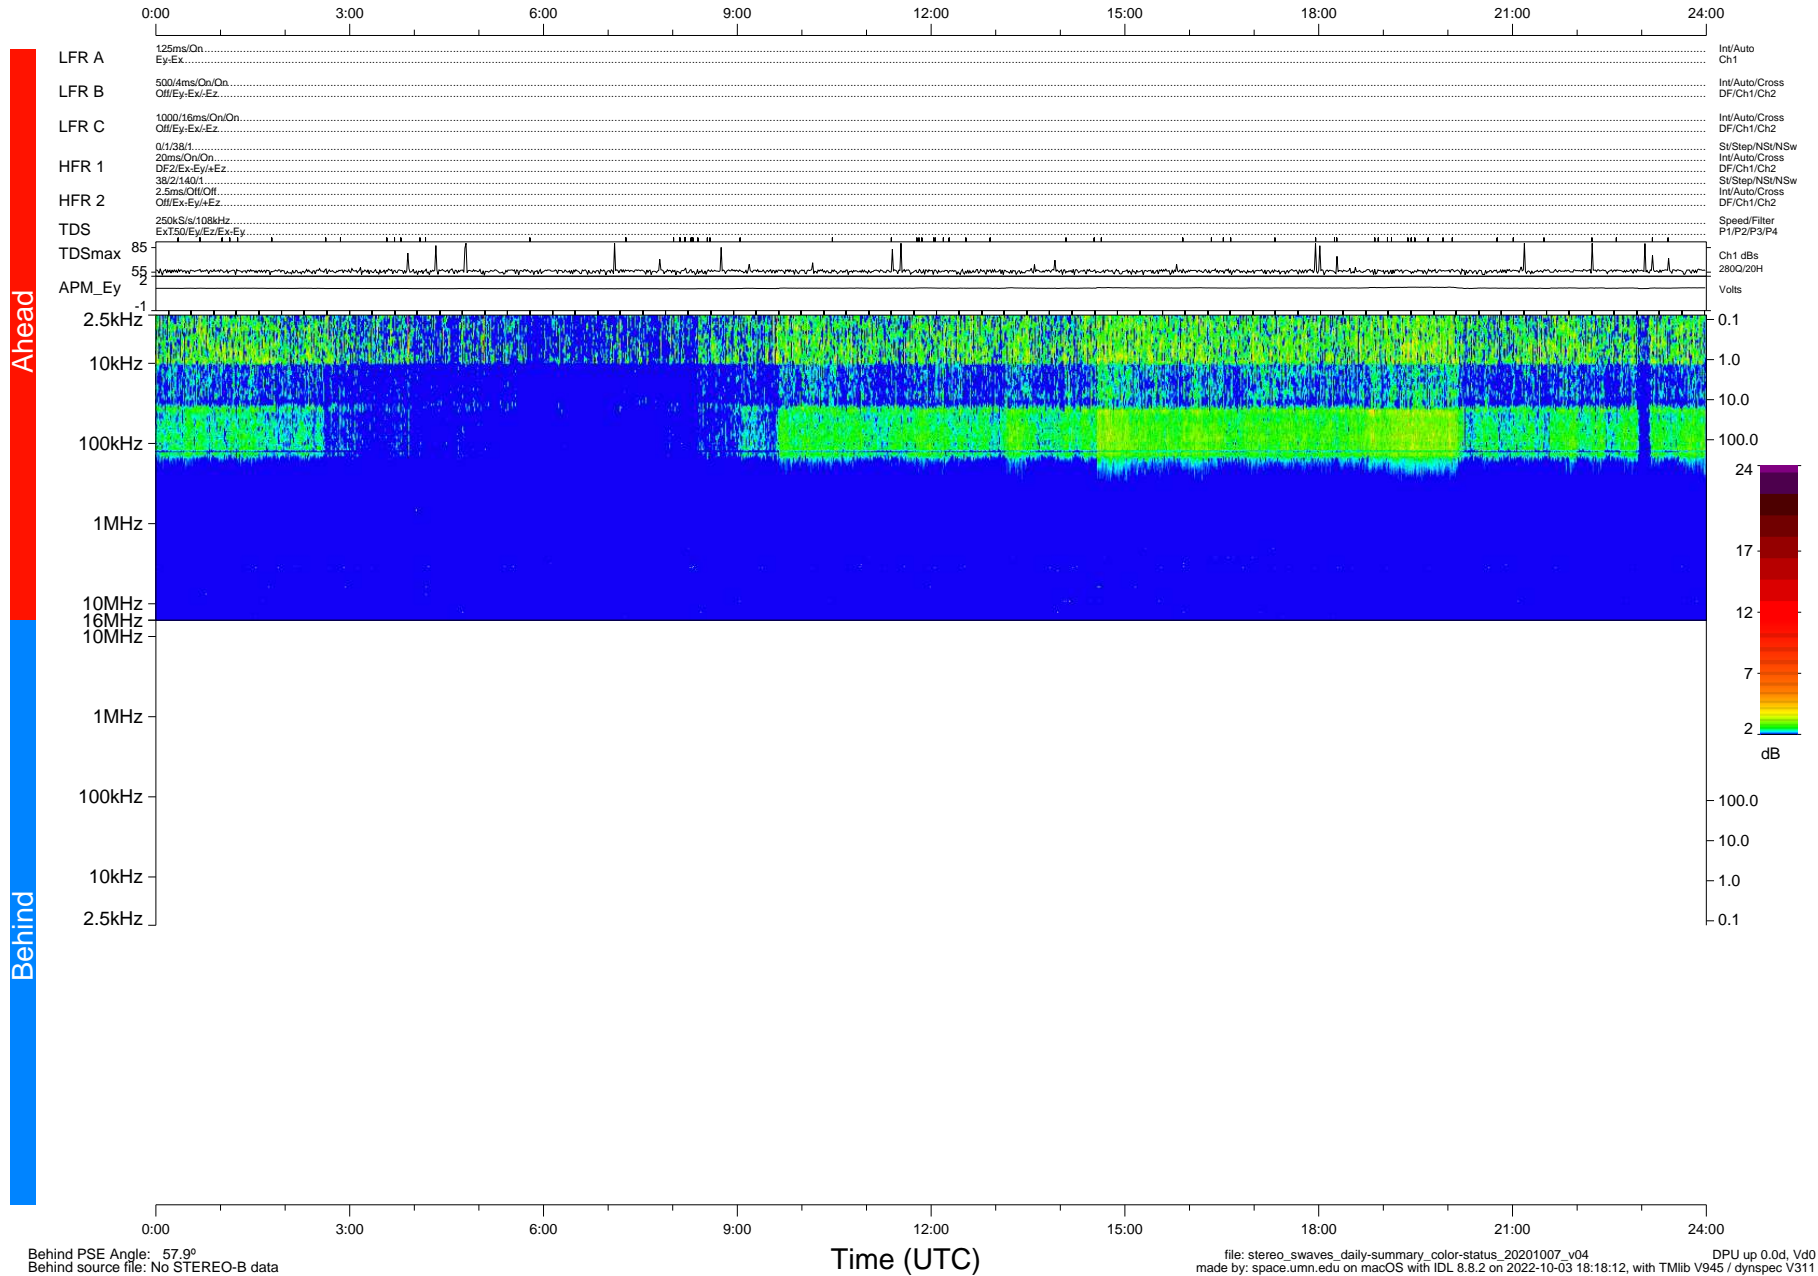

STEREO/WAVES Daily Summary - 07-Oct-2020 (DOY 281)

Ahead source file: swaves_ahead_2020_281_1_06.fin (Recovery: 100.0% HK, 95% Pkts)
Ahead PSE Angle: -60.8°

DPU up 1918.9d, V412d32

Behind PSE Angle: 57.9°
Behind source file: No STEREO-B data