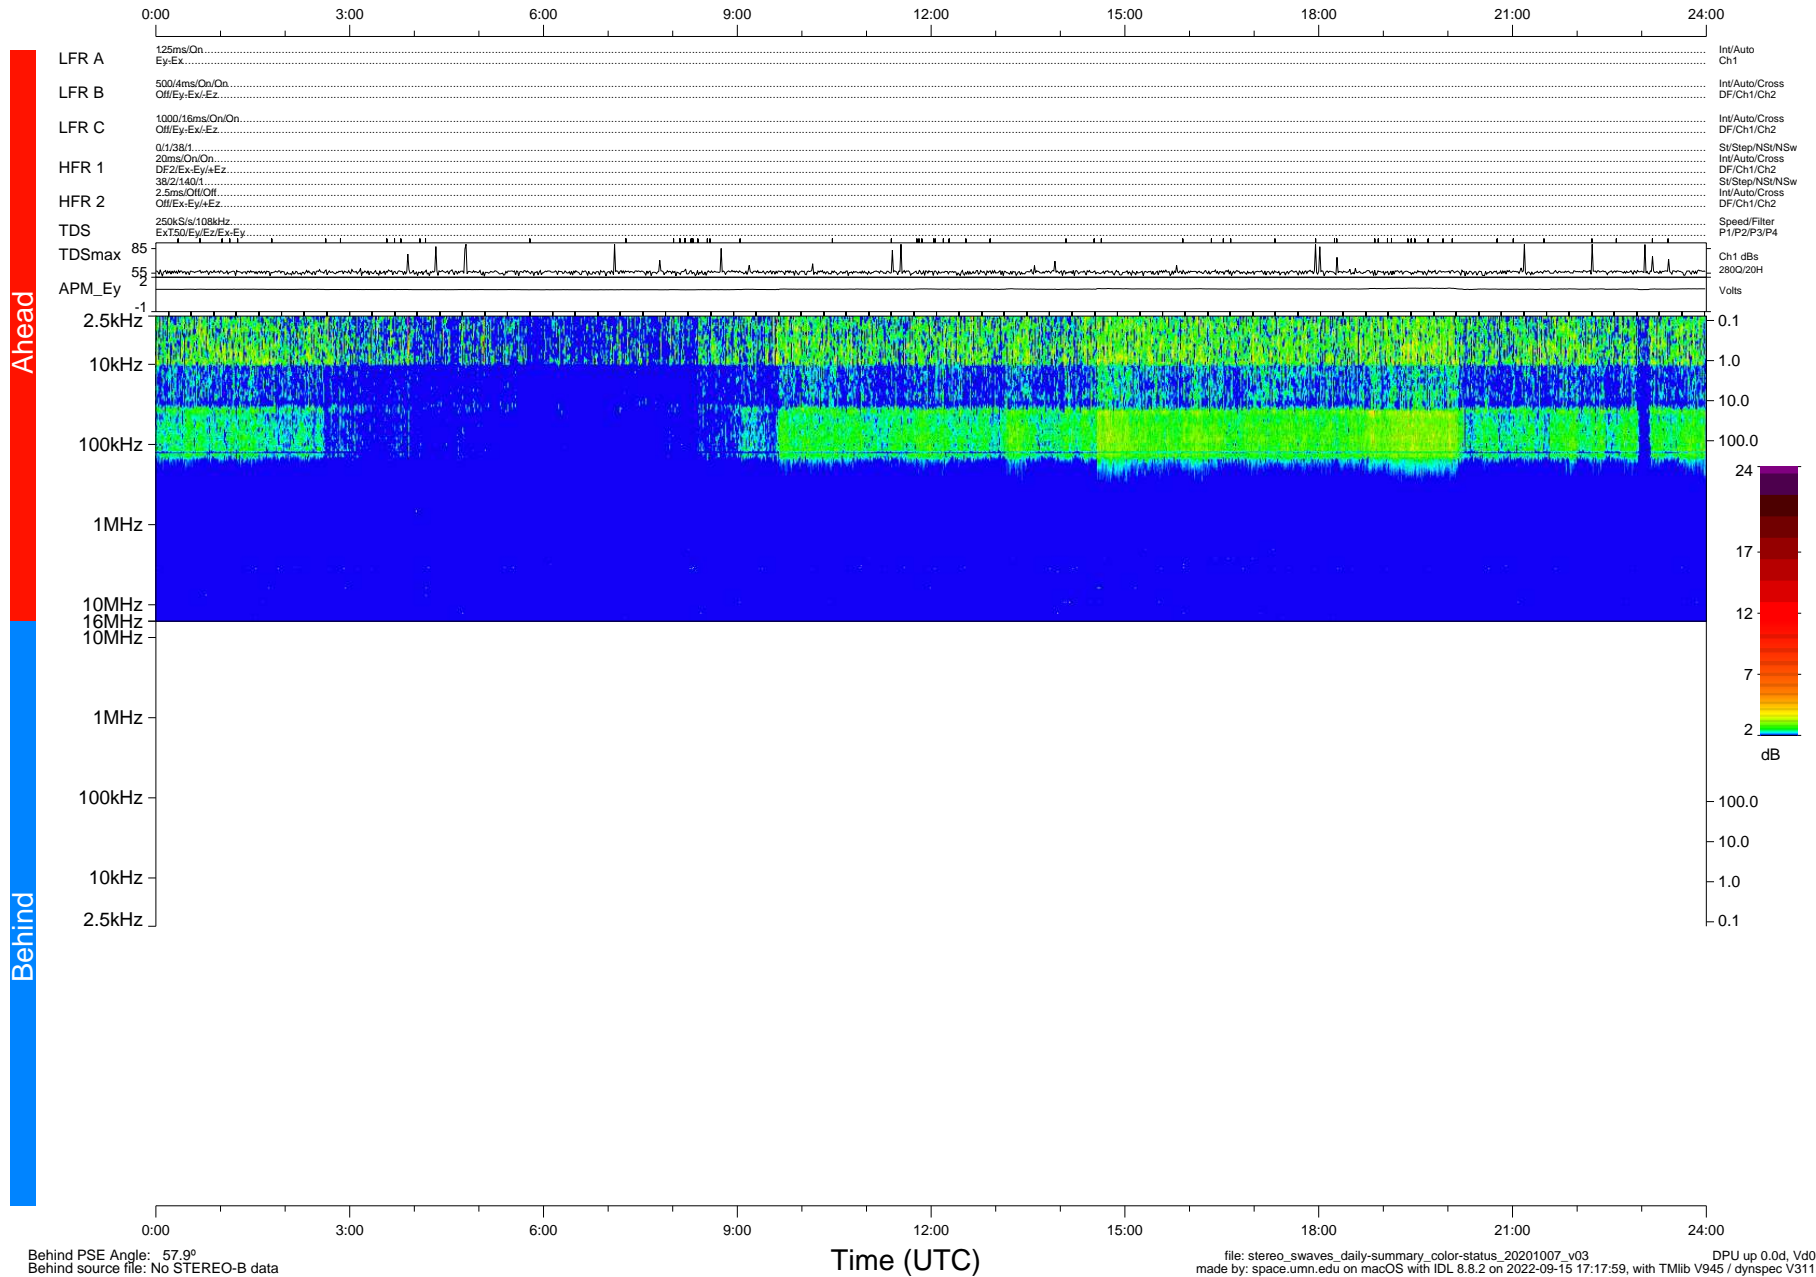

STEREO/WAVES Daily Summary - 07-Oct-2020 (DOY 281)

Ahead source file: swaves_ahead_2020_281_1_06.fin (Recovery: 100.0% HK, 95% Pkts)
 Ahead PSE Angle: -60.8°

DPU up 1918.9d, V412d32

Behind PSE Angle: 57.9°
 Behind source file: No STEREO-B data

file: stereo_swaves_daily-summary_color-status_20201007_v03
 made by: space.umn.edu on macOS with IDL 8.8.2 on 2022-09-15 17:17:59, with Tlib V945 / dynspec V311
 DPU up 0.0d, V40