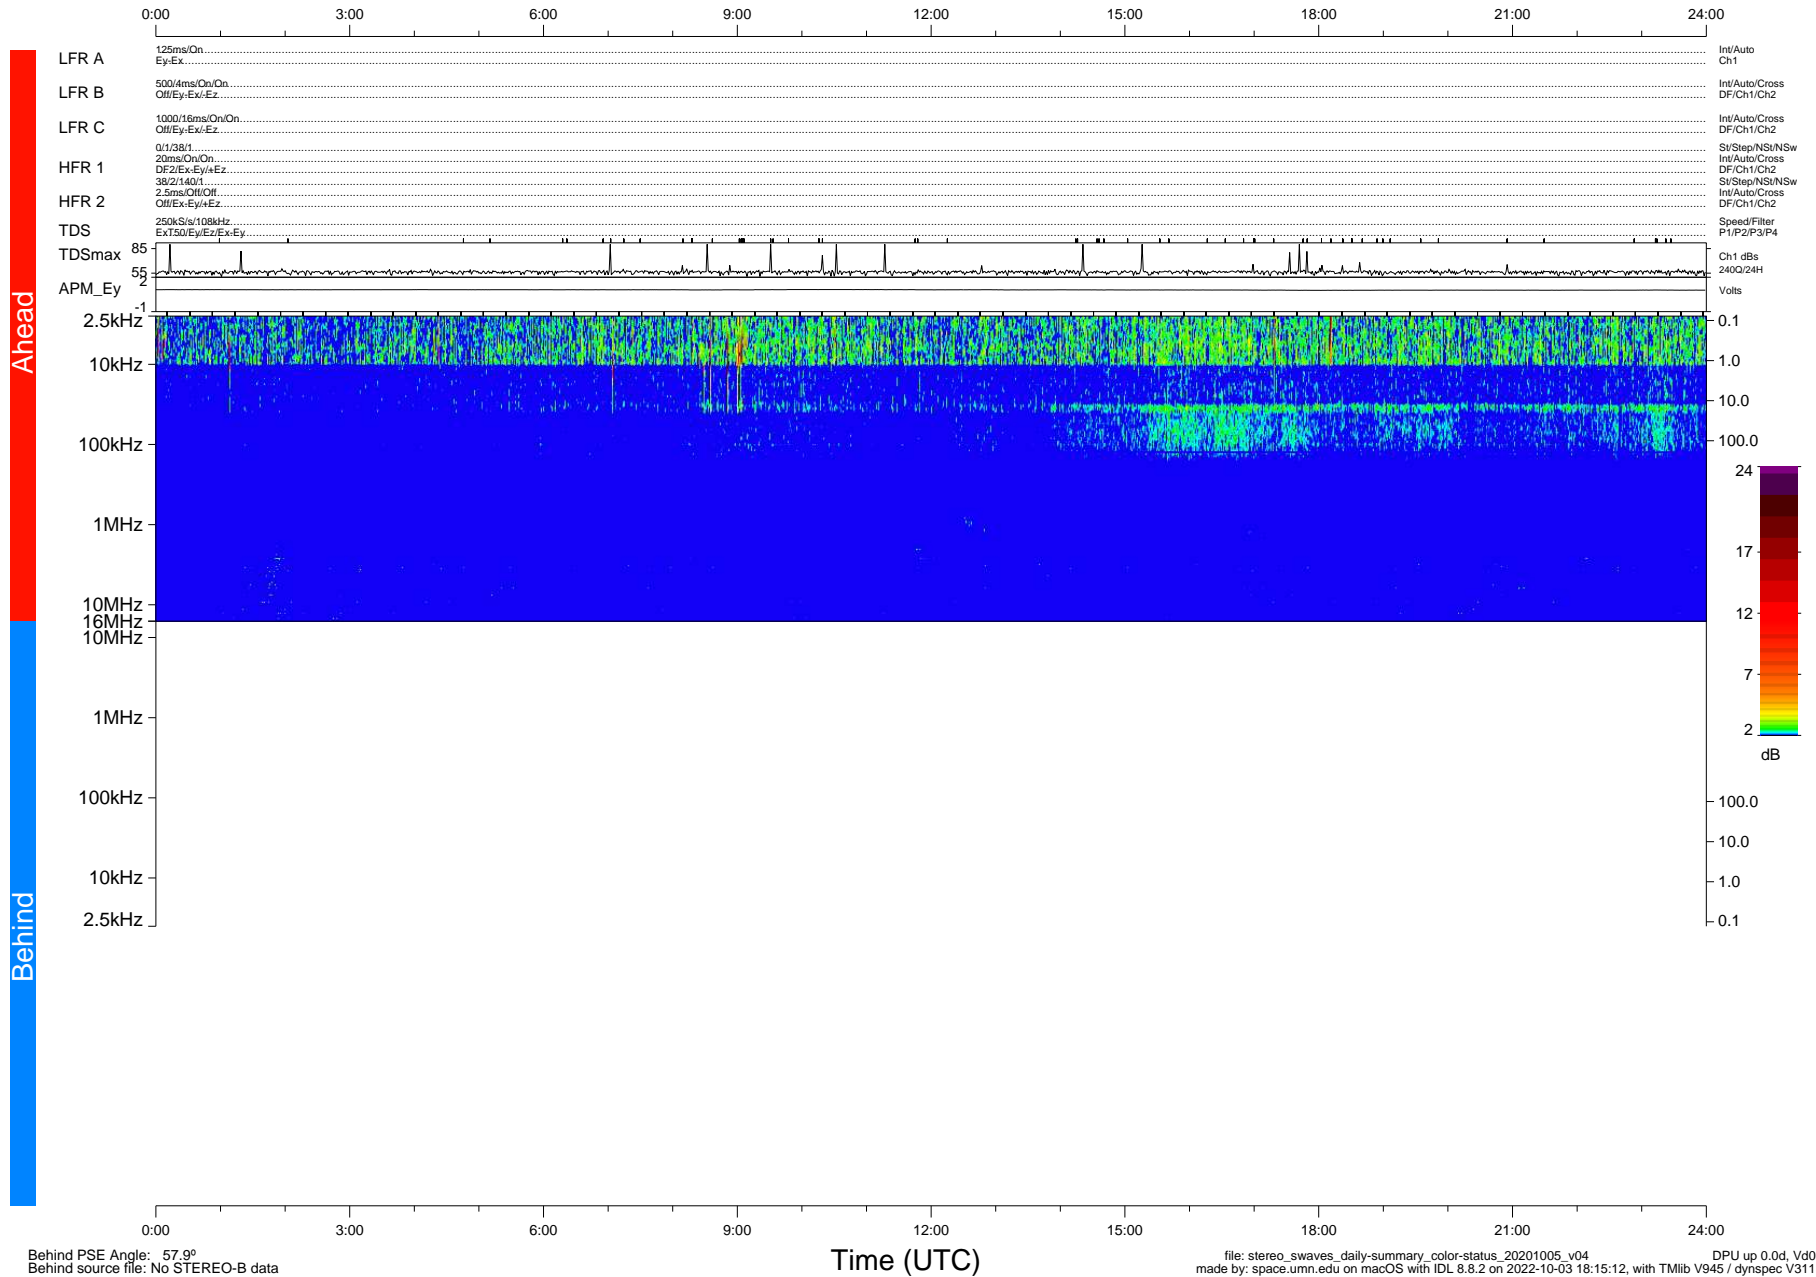

STEREO/WAVES Daily Summary - 05-Oct-2020 (DOY 279)

Ahead source file: swaves_ahead_2020_279_1_05.fin (Recovery: 100.0% HK, 90% Pkts)
 Ahead PSE Angle: -60.9°

DPU up 1916.9d, V412d32

Behind PSE Angle: 57.9°
 Behind source file: No STEREO-B data

Time (UTC)

file: stereo_swaves_daily-summary_color-status_20201005_v04 DPU up 0.0d, Vd0
 made by: space.umn.edu on macOS with IDL 8.8.2 on 2022-10-03 18:15:12, with Tlib V945 / dynspec V311