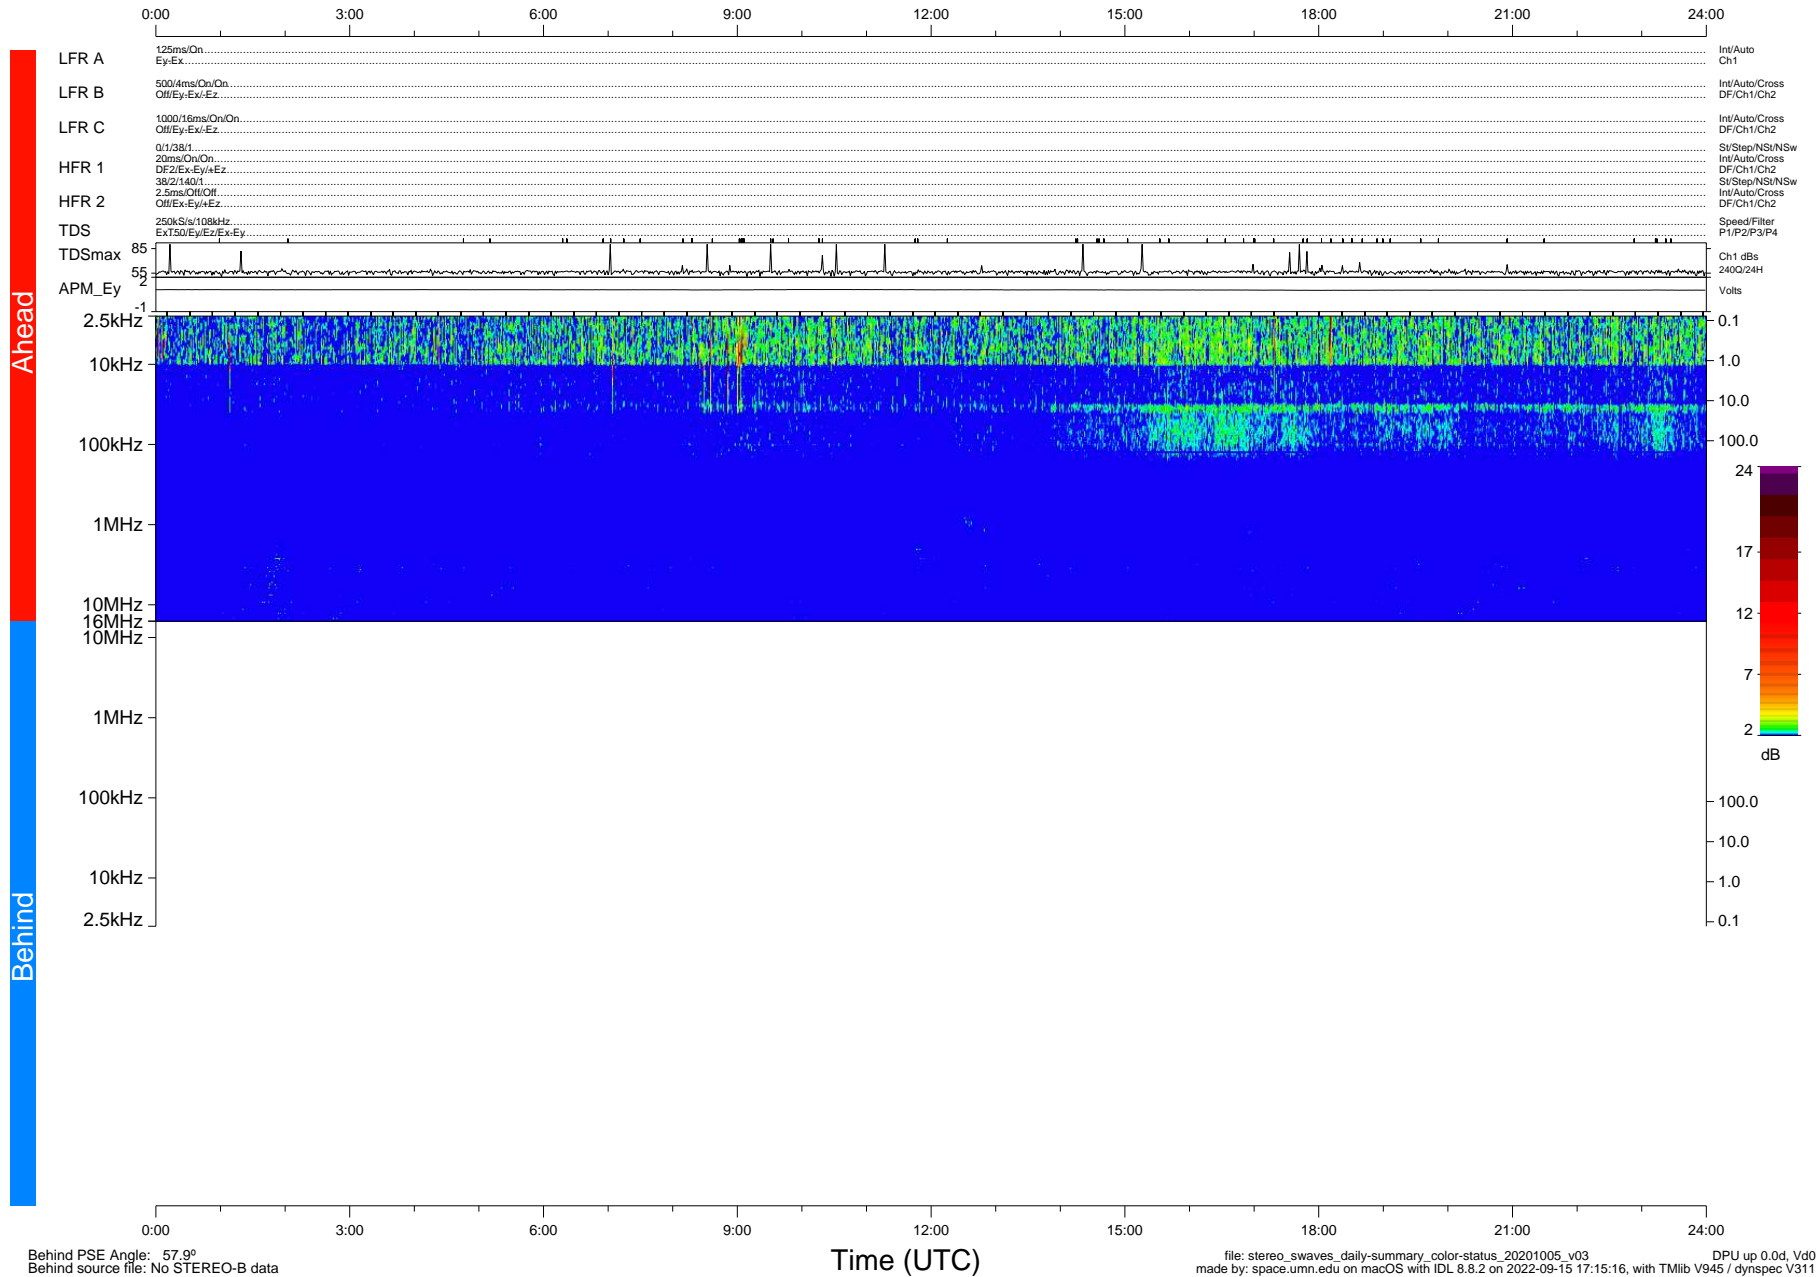

# STEREO/WAVES Daily Summary - 05-Oct-2020 (DOY 279)

Ahead source file: swaves\_ahead\_2020\_279\_1\_05.fin (Recovery: 100.0% HK, 90% Pkts)  
 Ahead PSE Angle: -60.9°

DPU up 1916.9d, V412d32

Behind PSE Angle: 57.9°  
 Behind source file: No STEREO-B data

file: stereo\_swaves\_daily-summary\_color-status\_20201005\_v03  
 made by: space.umn.edu on macOS with IDL 8.8.2 on 2022-09-15 17:15:16, with Tlib V945 / dynspec V311  
 DPU up 0.0d, Vd0