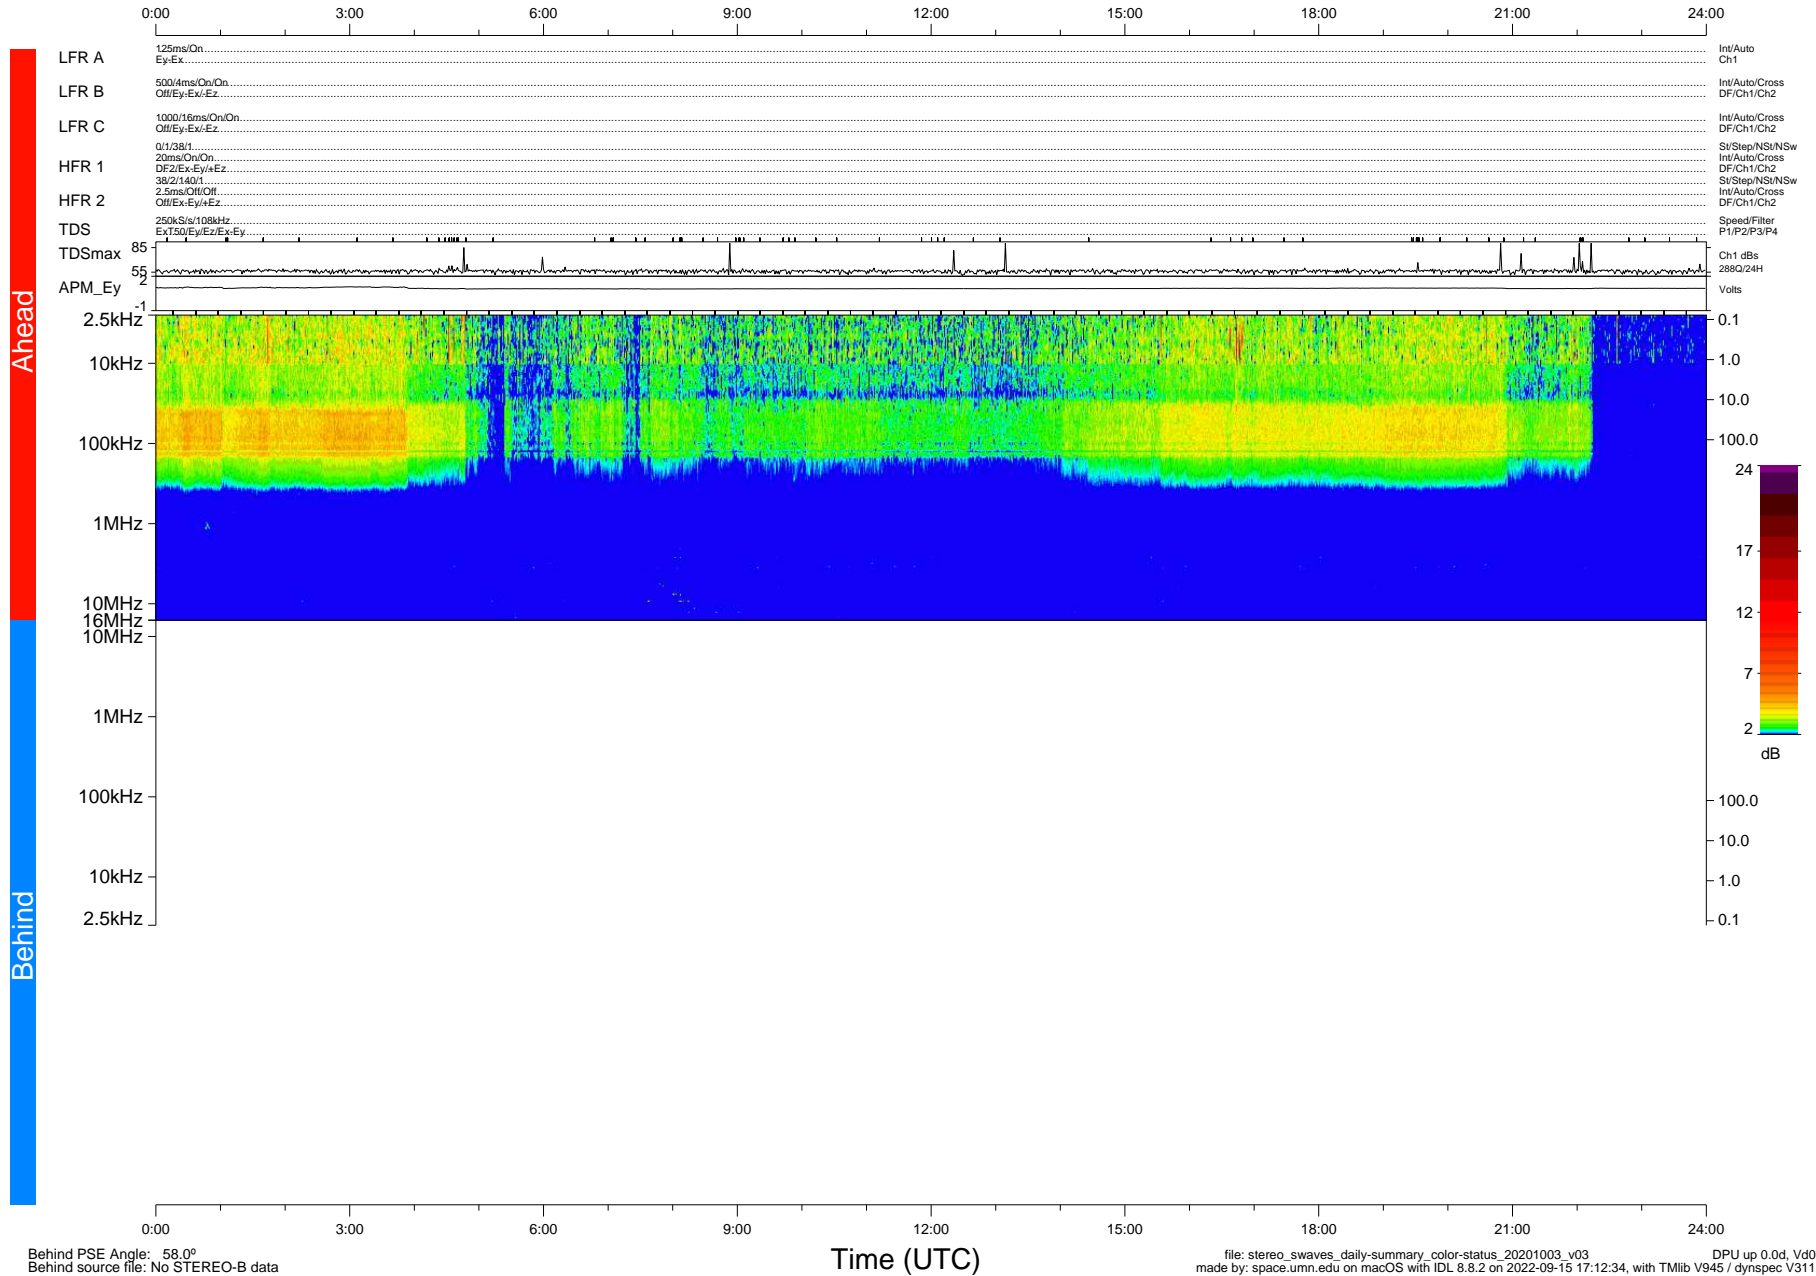

STEREO/WAVES Daily Summary - 03-Oct-2020 (DOY 277)

Ahead source file: swaves_ahead_2020_277_1_05.fin (Recovery: 100.0% HK, 97% Pkts)
 Ahead PSE Angle: -61.1°

DPU up 1914.9d, V412d32

Behind PSE Angle: 58.0°
 Behind source file: No STEREO-B data

file: stereo_swaves_daily-summary_color-status_20201003_v03
 made by: space.umn.edu on macOS with IDL 8.8.2 on 2022-09-15 17:12:34, with Tlib V945 / dynspec V311
 DPU up 0.0d, Vd0