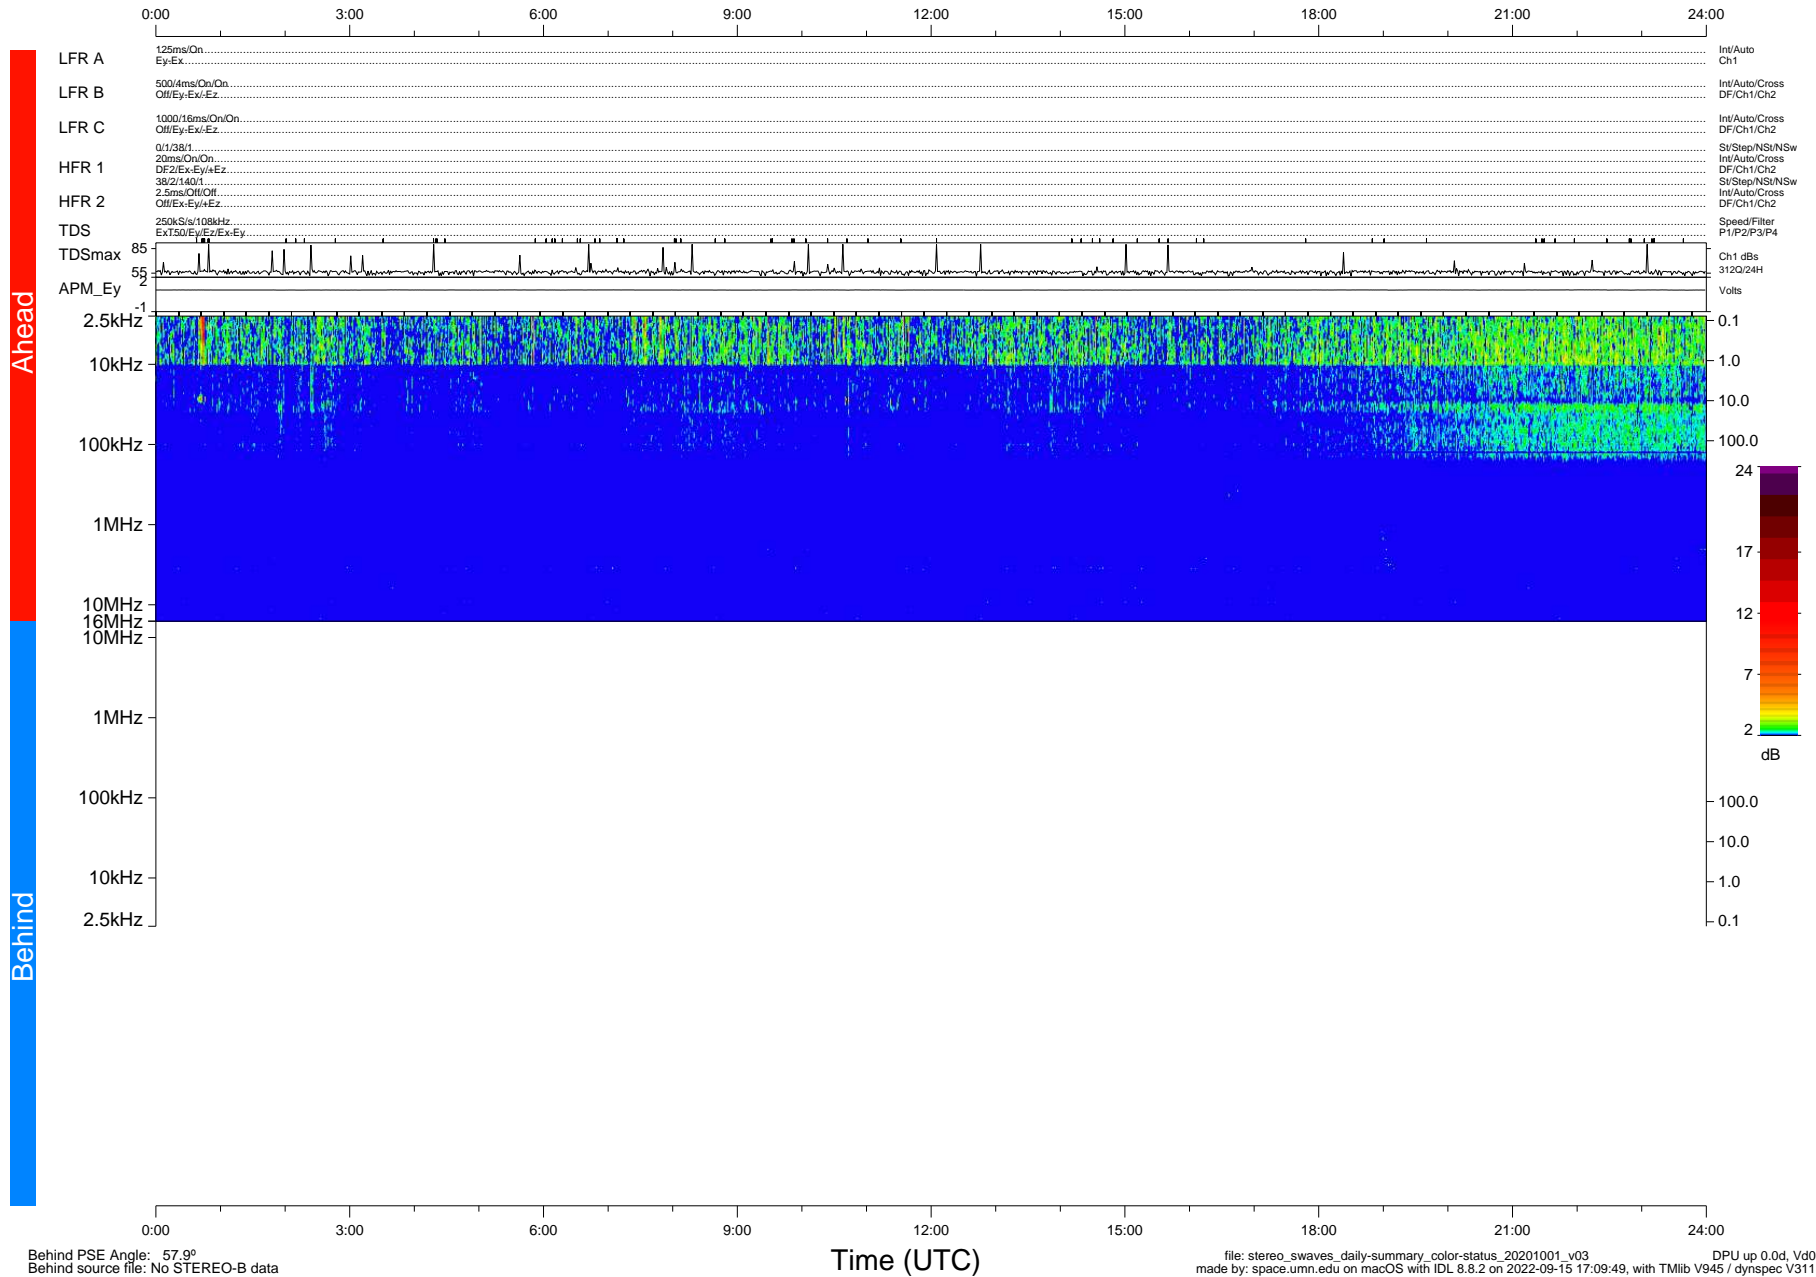

STEREO/WAVES Daily Summary - 01-Oct-2020 (DOY 275)

Ahead source file: swaves_ahead_2020_275_1_05.fin (Recovery: 100.0% HK, 101% Pkts)
 Ahead PSE Angle: -61.3°

DPU up 1912.9d, V412d32

Behind PSE Angle: 57.9°
 Behind source file: No STEREO-B data

file: stereo_swaves_daily-summary_color-status_20201001_v03
 made by: space.umn.edu on macOS with IDL 8.8.2 on 2022-09-15 17:09:49, with Tlib V945 / dynspec V311
 DPU up 0.0d, Vd0