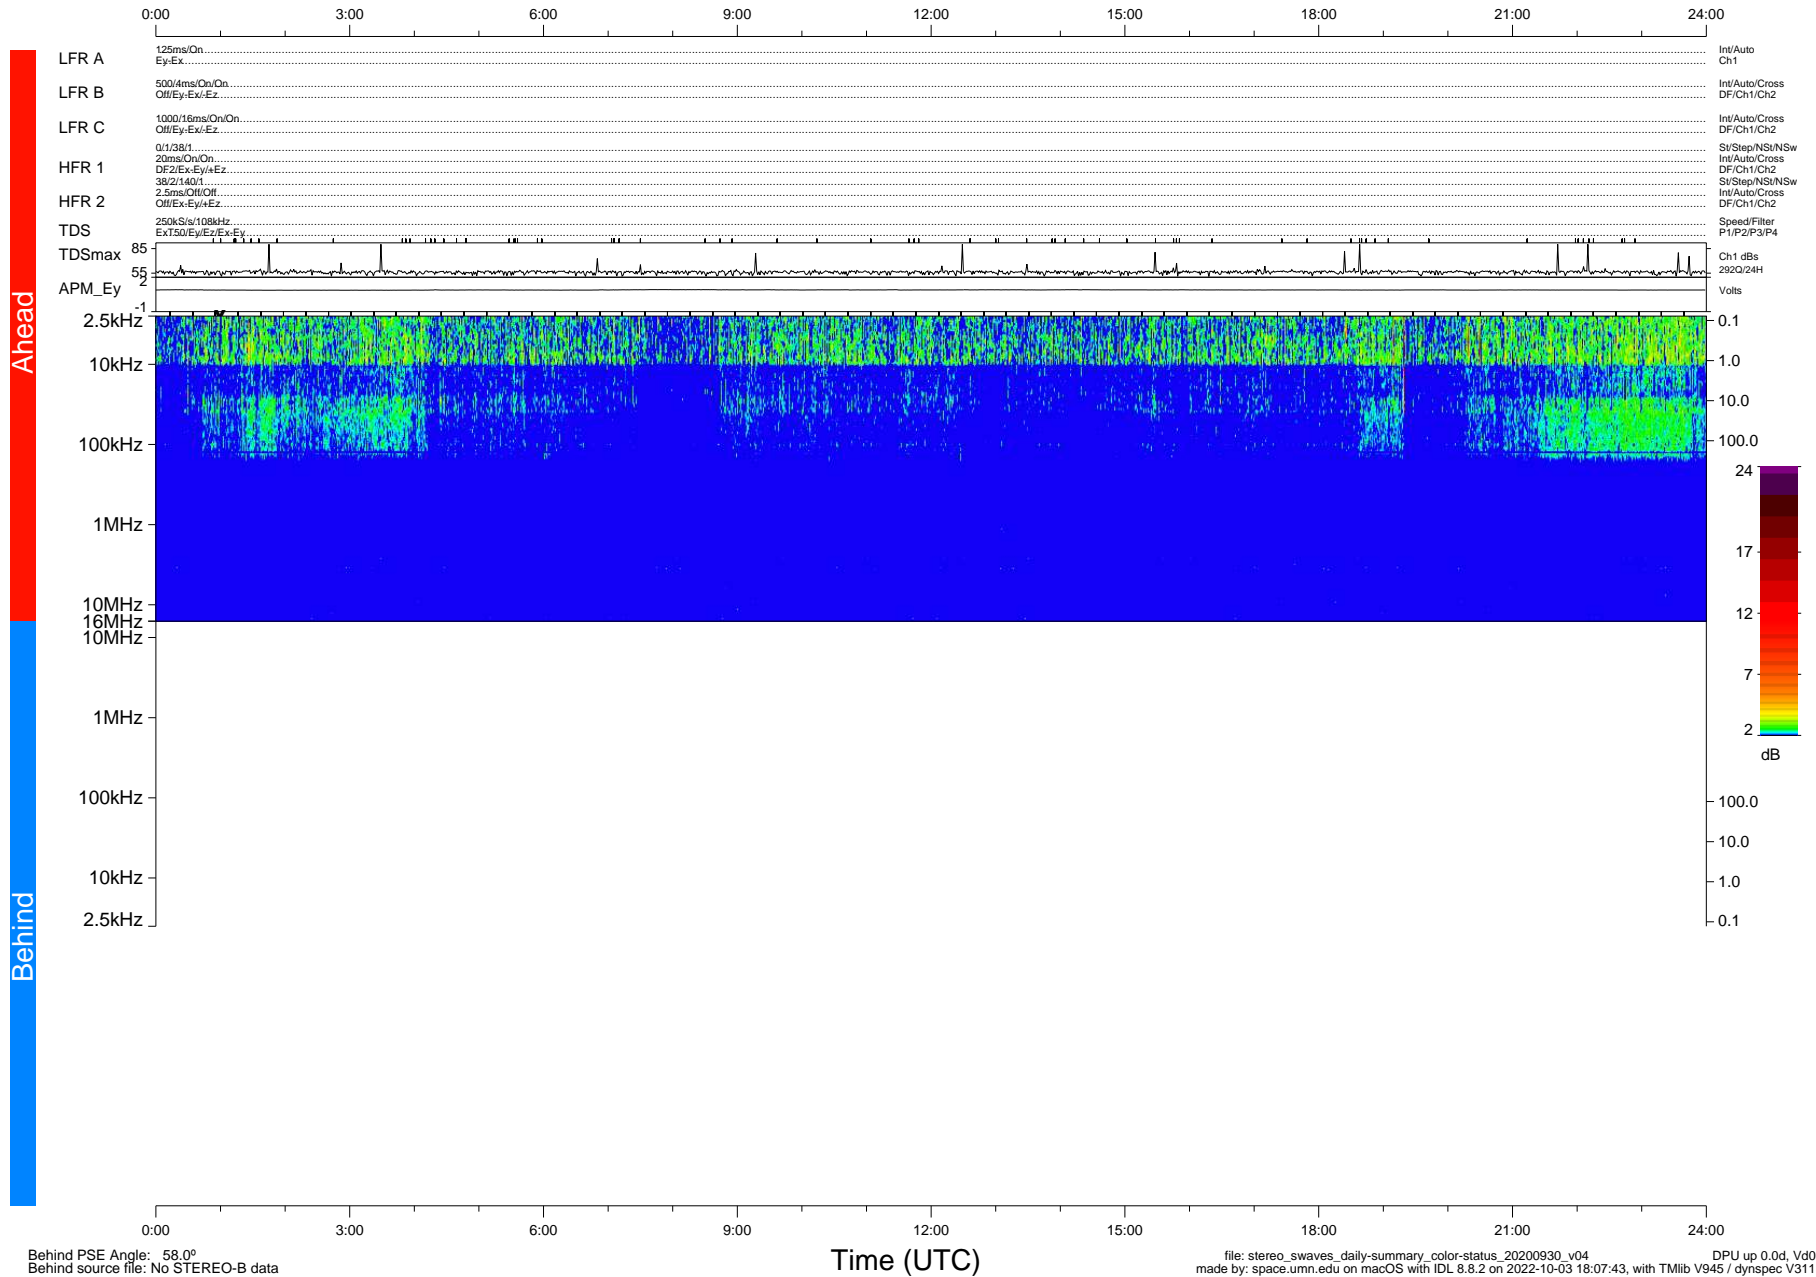

STEREO/WAVES Daily Summary - 30-Sep-2020 (DOY 274)

Ahead source file: swaves_ahead_2020_274_1_05.fin (Recovery: 100.0% HK, 98% Pkts)
 Ahead PSE Angle: -61.3°

DPU up 1911.9d, V412d32

Behind PSE Angle: 58.0°
 Behind source file: No STEREO-B data

Time (UTC)

file: stereo_swaves_daily-summary_color-status_20200930_v04 DPU up 0.0d, Vd0
 made by: space.umn.edu on macOS with IDL 8.8.2 on 2022-10-03 18:07:43, with Tmlib V945 / dynspec V311