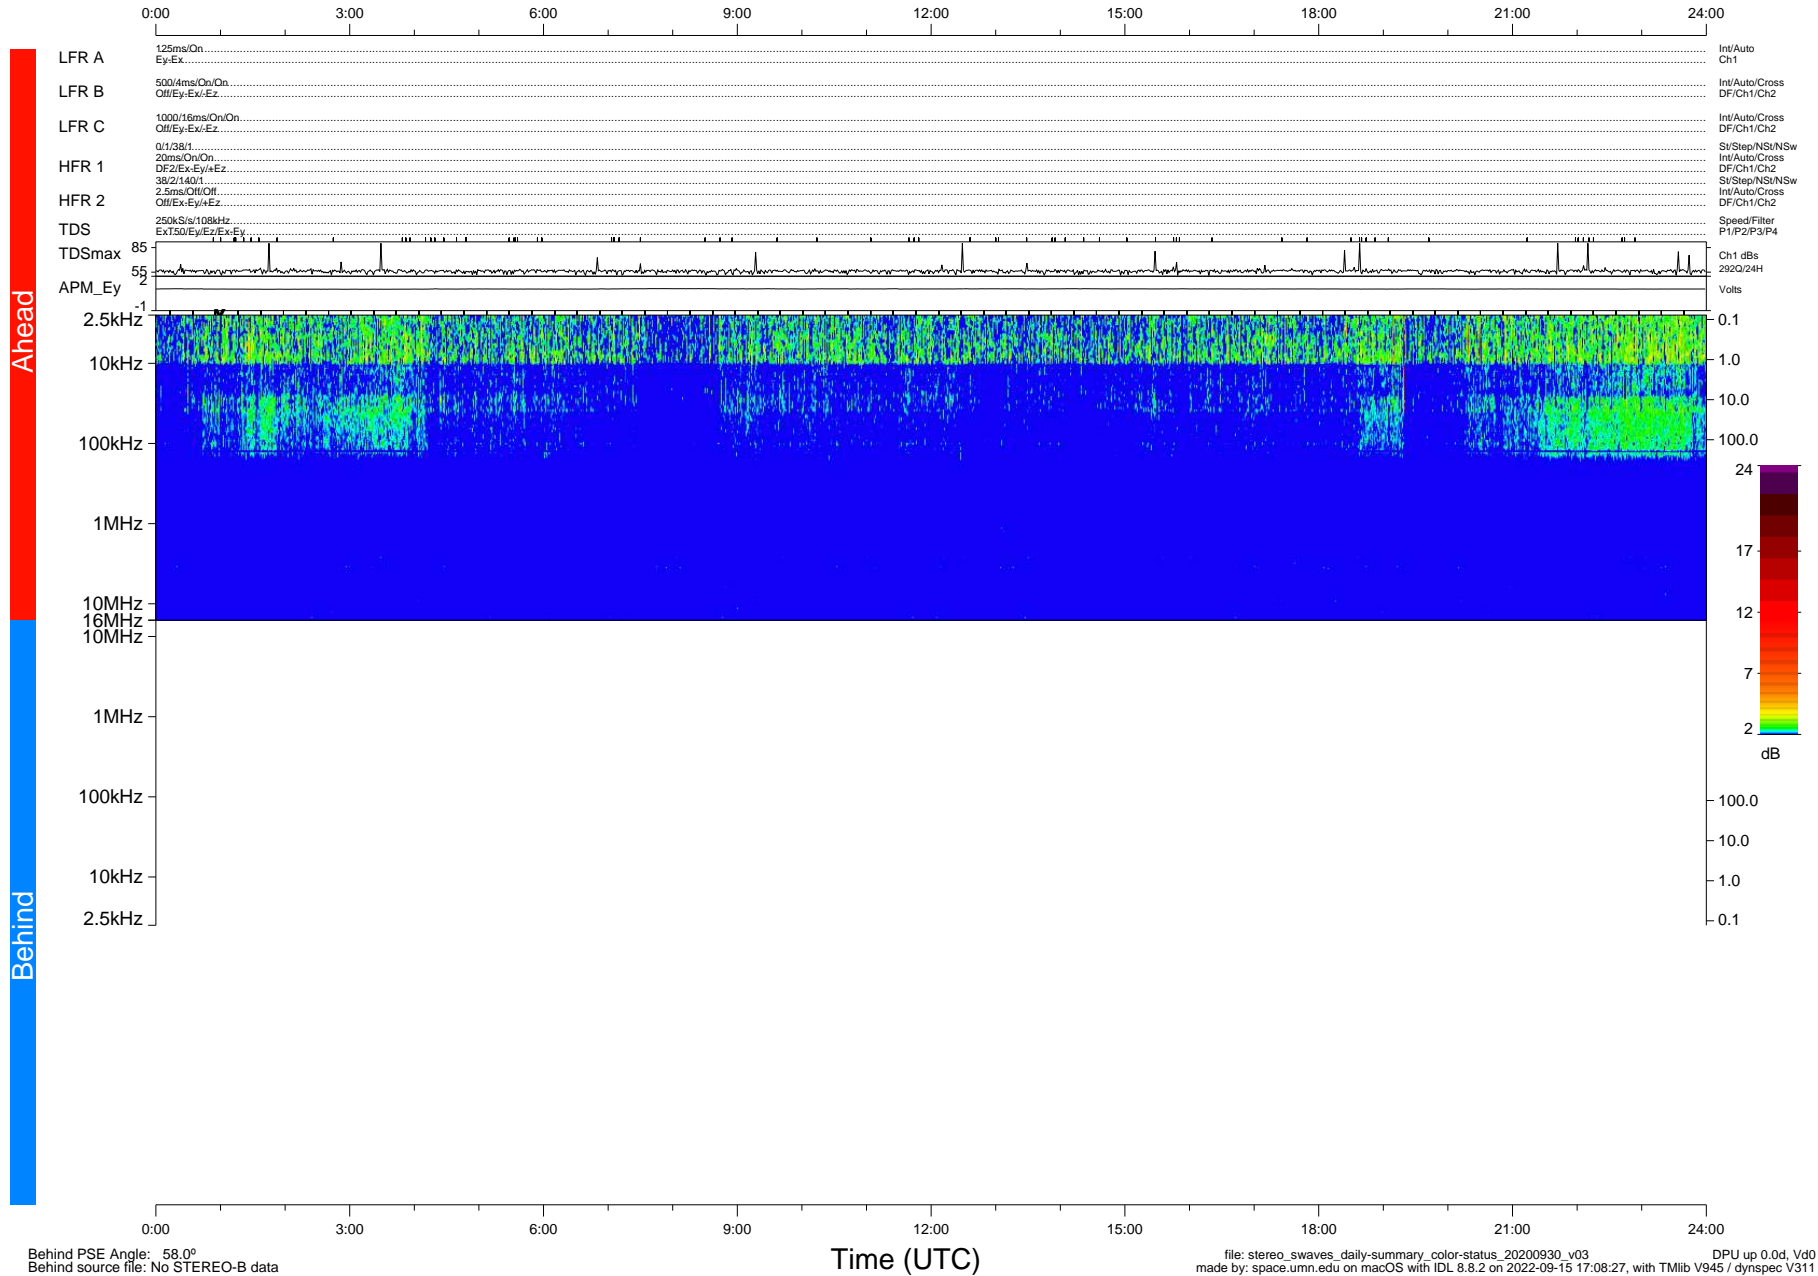

STEREO/WAVES Daily Summary - 30-Sep-2020 (DOY 274)

Ahead source file: swaves_ahead_2020_274_1_05.fin (Recovery: 100.0% HK, 98% Pkts)
Ahead PSE Angle: -61.3°

DPU up 1911.9d, V412d32

Behind PSE Angle: 58.0°
Behind source file: No STEREO-B data