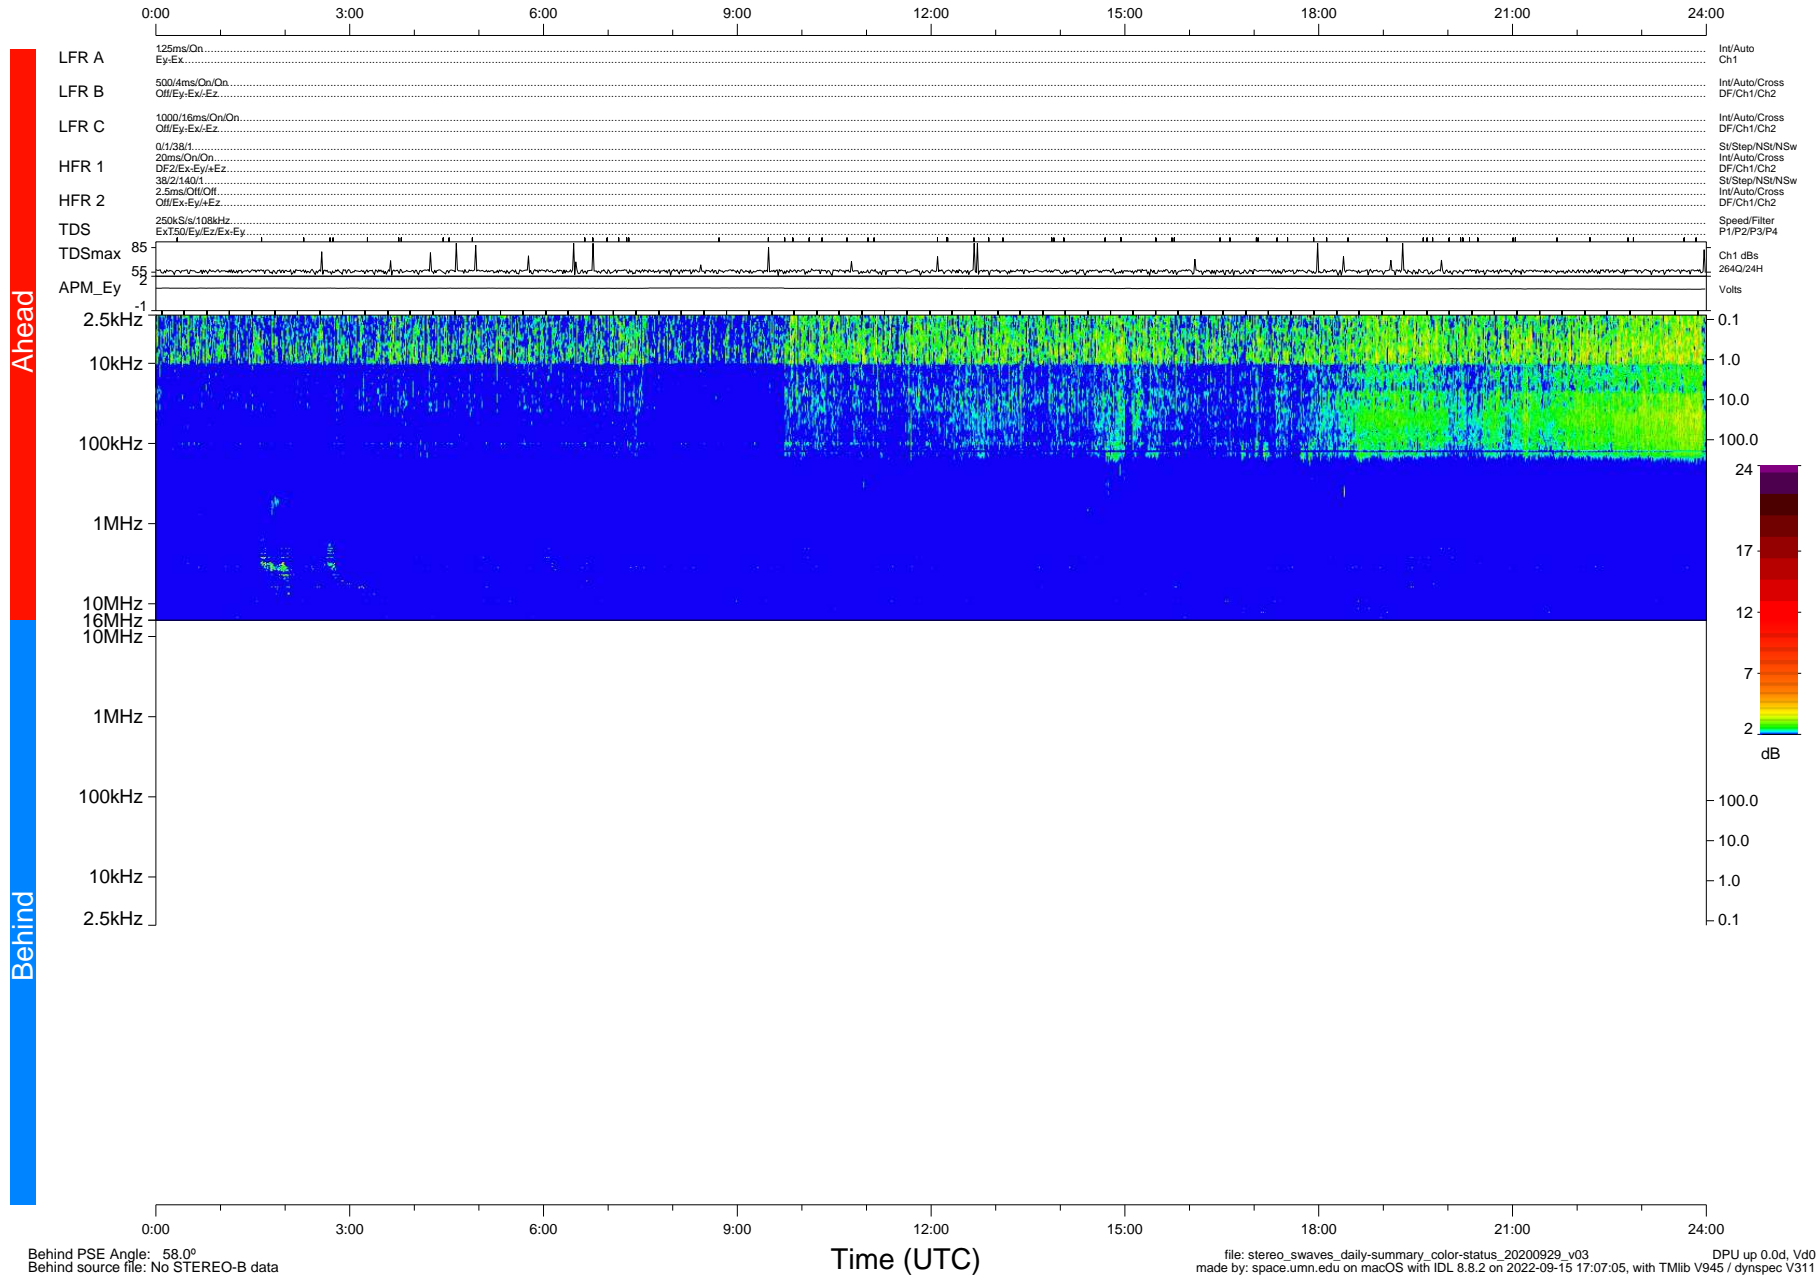

STEREO/WAVES Daily Summary - 29-Sep-2020 (DOY 273)

Ahead source file: swaves_ahead_2020_273_1_06.fin (Recovery: 100.0% HK, 94% Pkts)
 Ahead PSE Angle: -61.4°

DPU up 1910.9d, V412d32

Behind PSE Angle: 58.0°
 Behind source file: No STEREO-B data

file: stereo_swaves_daily-summary_color-status_20200929_v03
 made by: space.umn.edu on macOS with IDL 8.8.2 on 2022-09-15 17:07:05, with Tlib V945 / dynspec V311
 DPU up 0.0d, V40