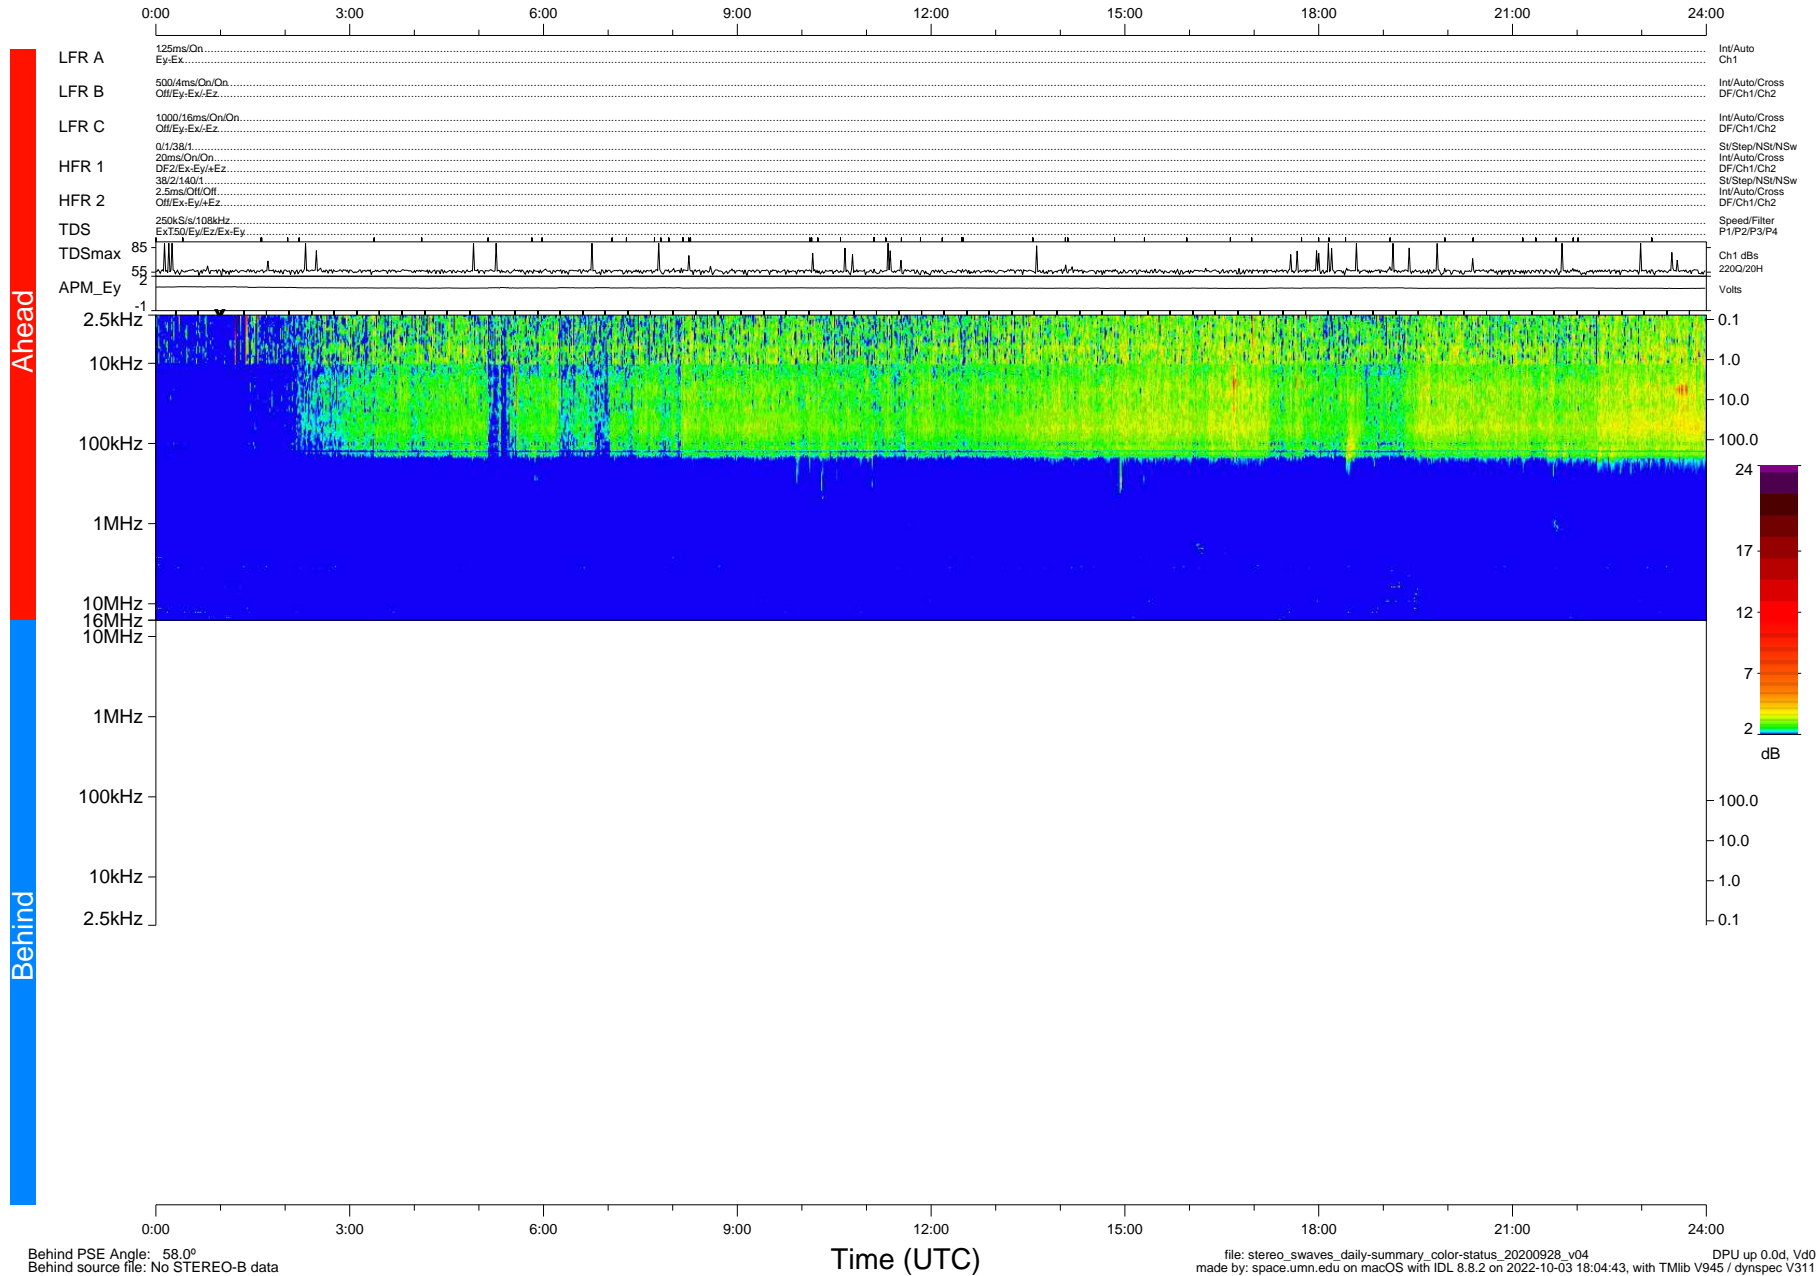

STEREO/WAVES Daily Summary - 28-Sep-2020 (DOY 272)

Ahead source file: swaves_ahead_2020_272_1_06.fin (Recovery: 100.0% HK, 86% Pkts)
Ahead PSE Angle: -61.4°

DPU up 1909.9d, V412d32

Behind PSE Angle: 58.0°
Behind source file: No STEREO-B data