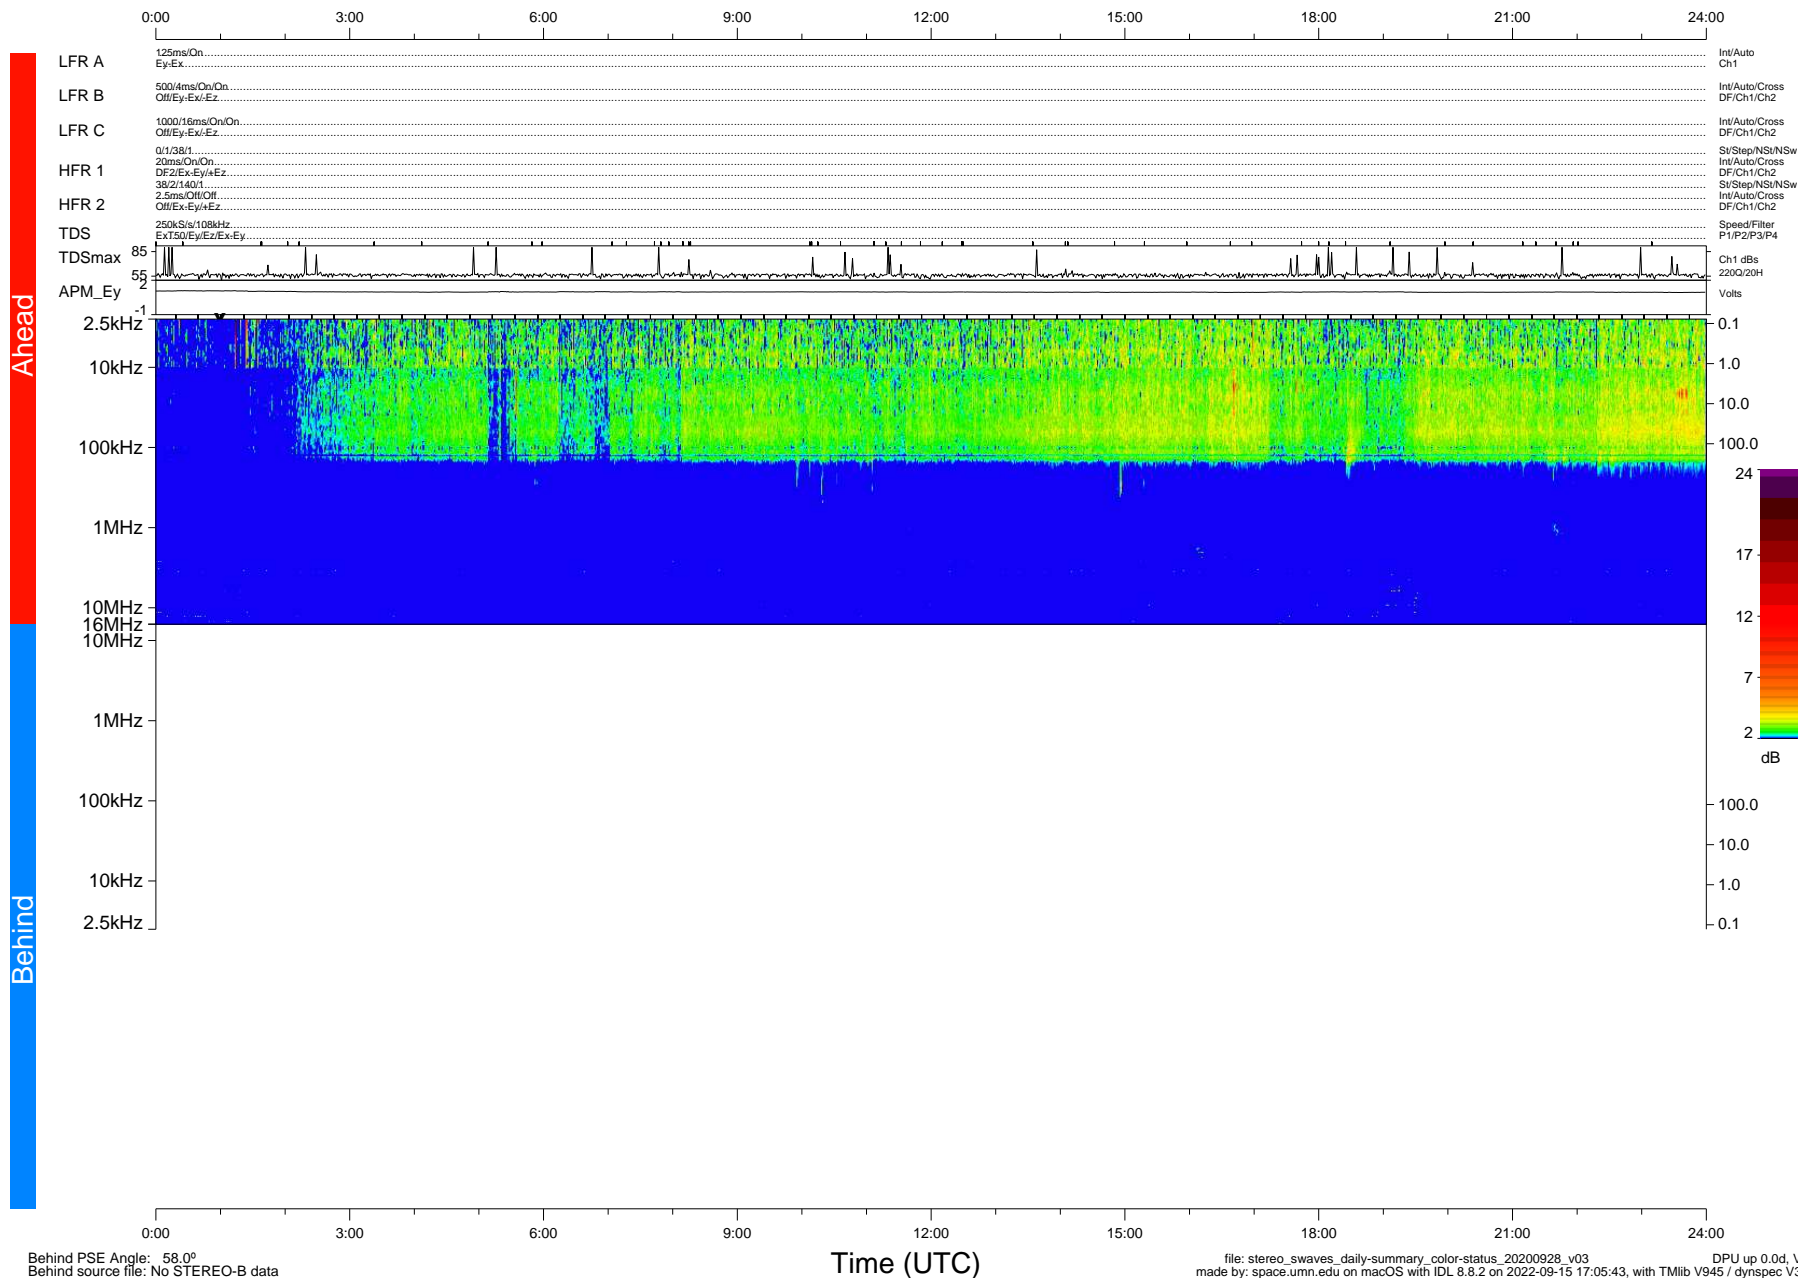

STEREO/WAVES Daily Summary - 28-Sep-2020 (DOY 272)

Ahead source file: swaves_ahead_2020_272_1_06.fin (Recovery: 100.0% HK, 86% Pkts)
Ahead PSE Angle: -61.4°

DPU up 1909.9d, V412d32

Behind PSE Angle: 58.0°
Behind source file: No STEREO-B data