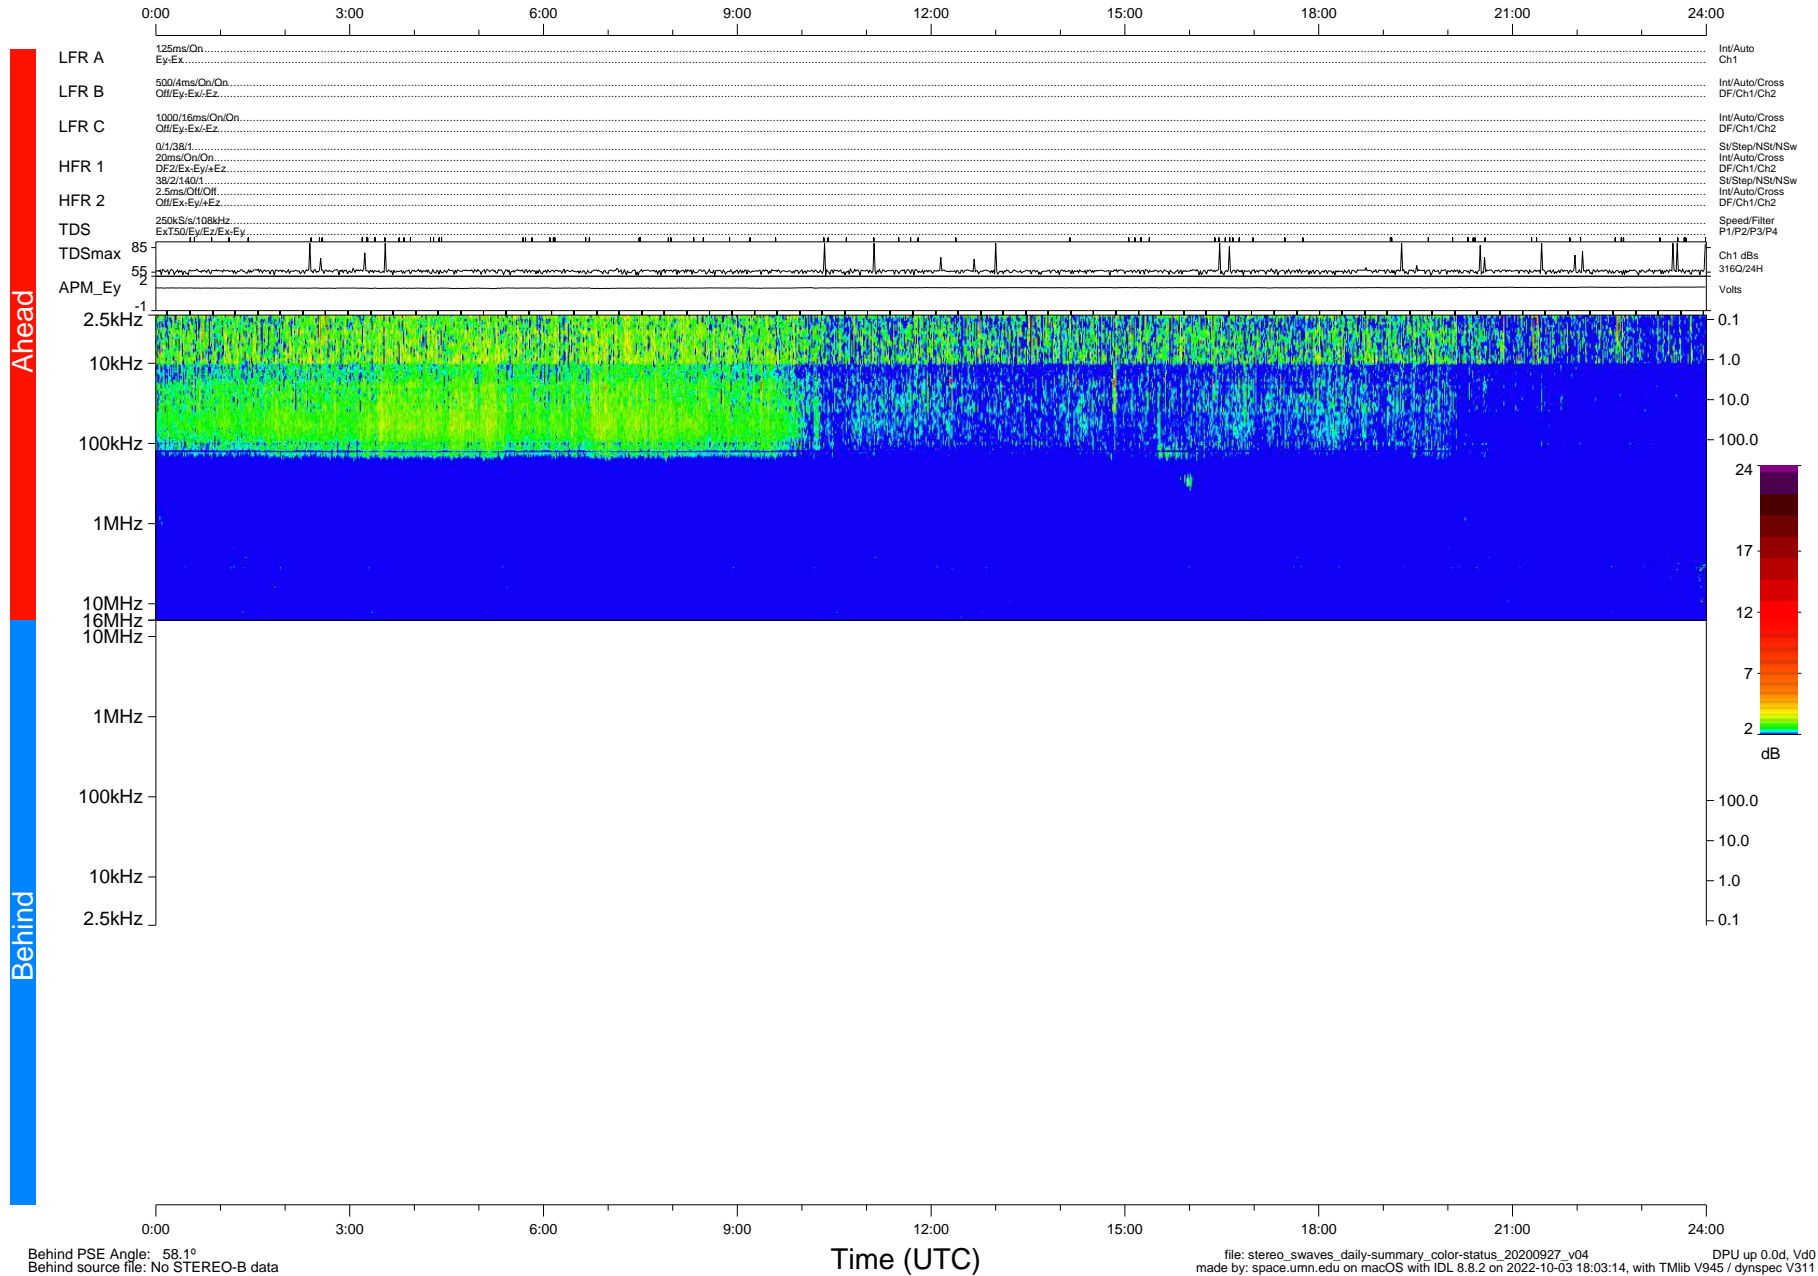

STEREO/WAVES Daily Summary - 27-Sep-2020 (DOY 271)

Ahead source file: swaves_ahead_2020_271_1_06.fin (Recovery: 100.0% HK, 101% Pkts)
Ahead PSE Angle: -61.5°

DPU up 1908.9d, V412d32

Behind PSE Angle: 58.1°
Behind source file: No STEREO-B data