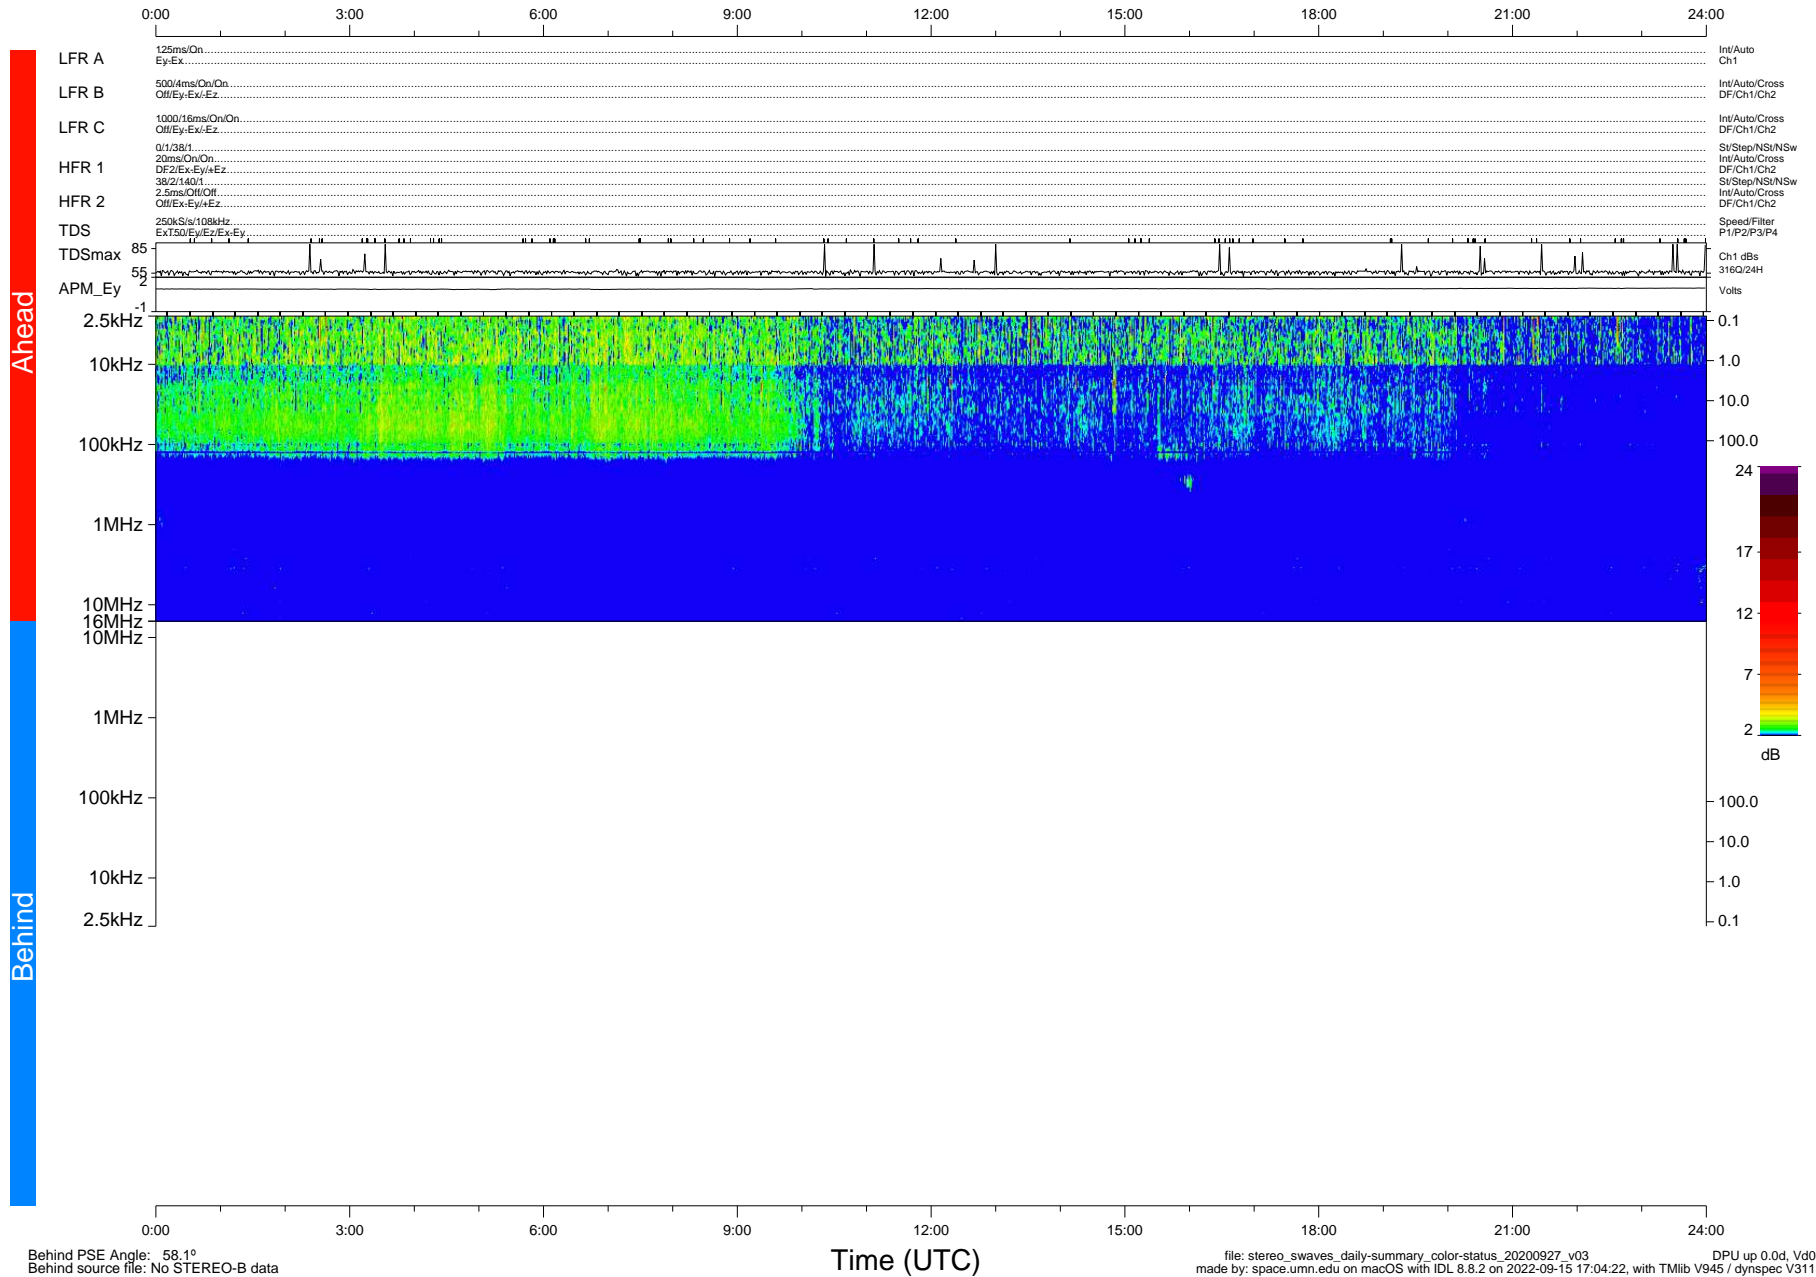

STEREO/WAVES Daily Summary - 27-Sep-2020 (DOY 271)

Ahead source file: swaves_ahead_2020_271_1_06.fin (Recovery: 100.0% HK, 101% Pkts)
 Ahead PSE Angle: -61.5°

DPU up 1908.9d, V412d32

Behind PSE Angle: 58.1°
 Behind source file: No STEREO-B data

file: stereo_swaves_daily-summary_color-status_20200927_v03
 made by: space.umn.edu on macOS with IDL 8.8.2 on 2022-09-15 17:04:22, with Tlib V945 / dynspec V311
 DPU up 0.0d, V40