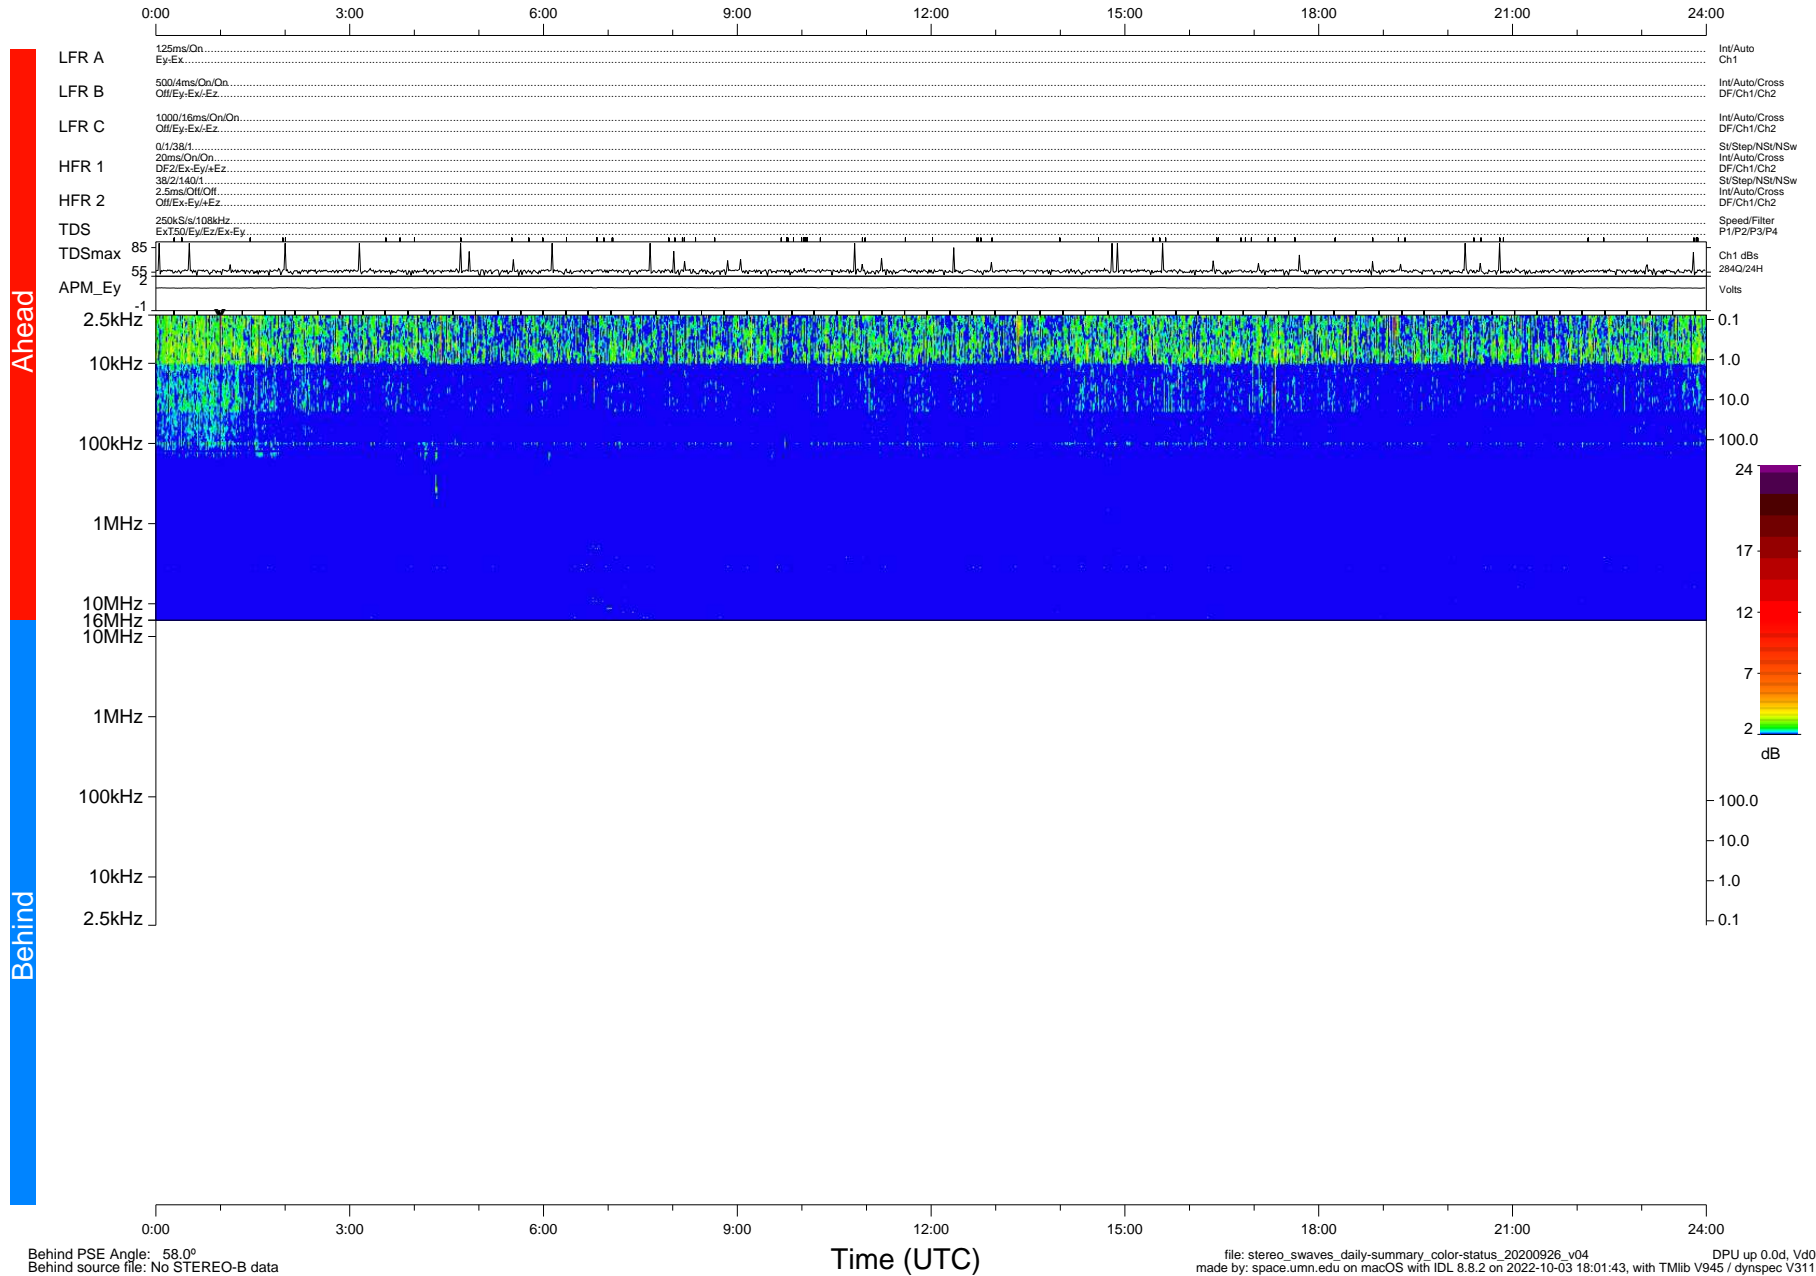

STEREO/WAVES Daily Summary - 26-Sep-2020 (DOY 270)

Ahead source file: swaves_ahead_2020_270_1_06.fin (Recovery: 100.0% HK, 96% Pkts)
 Ahead PSE Angle: -61.7°

DPU up 1907.9d, V412d32

Behind PSE Angle: 58.0°
 Behind source file: No STEREO-B data

file: stereo_swaves_daily-summary_color-status_20200926_v04
 made by: space.umn.edu on macOS with IDL 8.8.2 on 2022-10-03 18:01:43, with Tlib V945 / dynspec V311
 DPU up 0.0d, Vd0