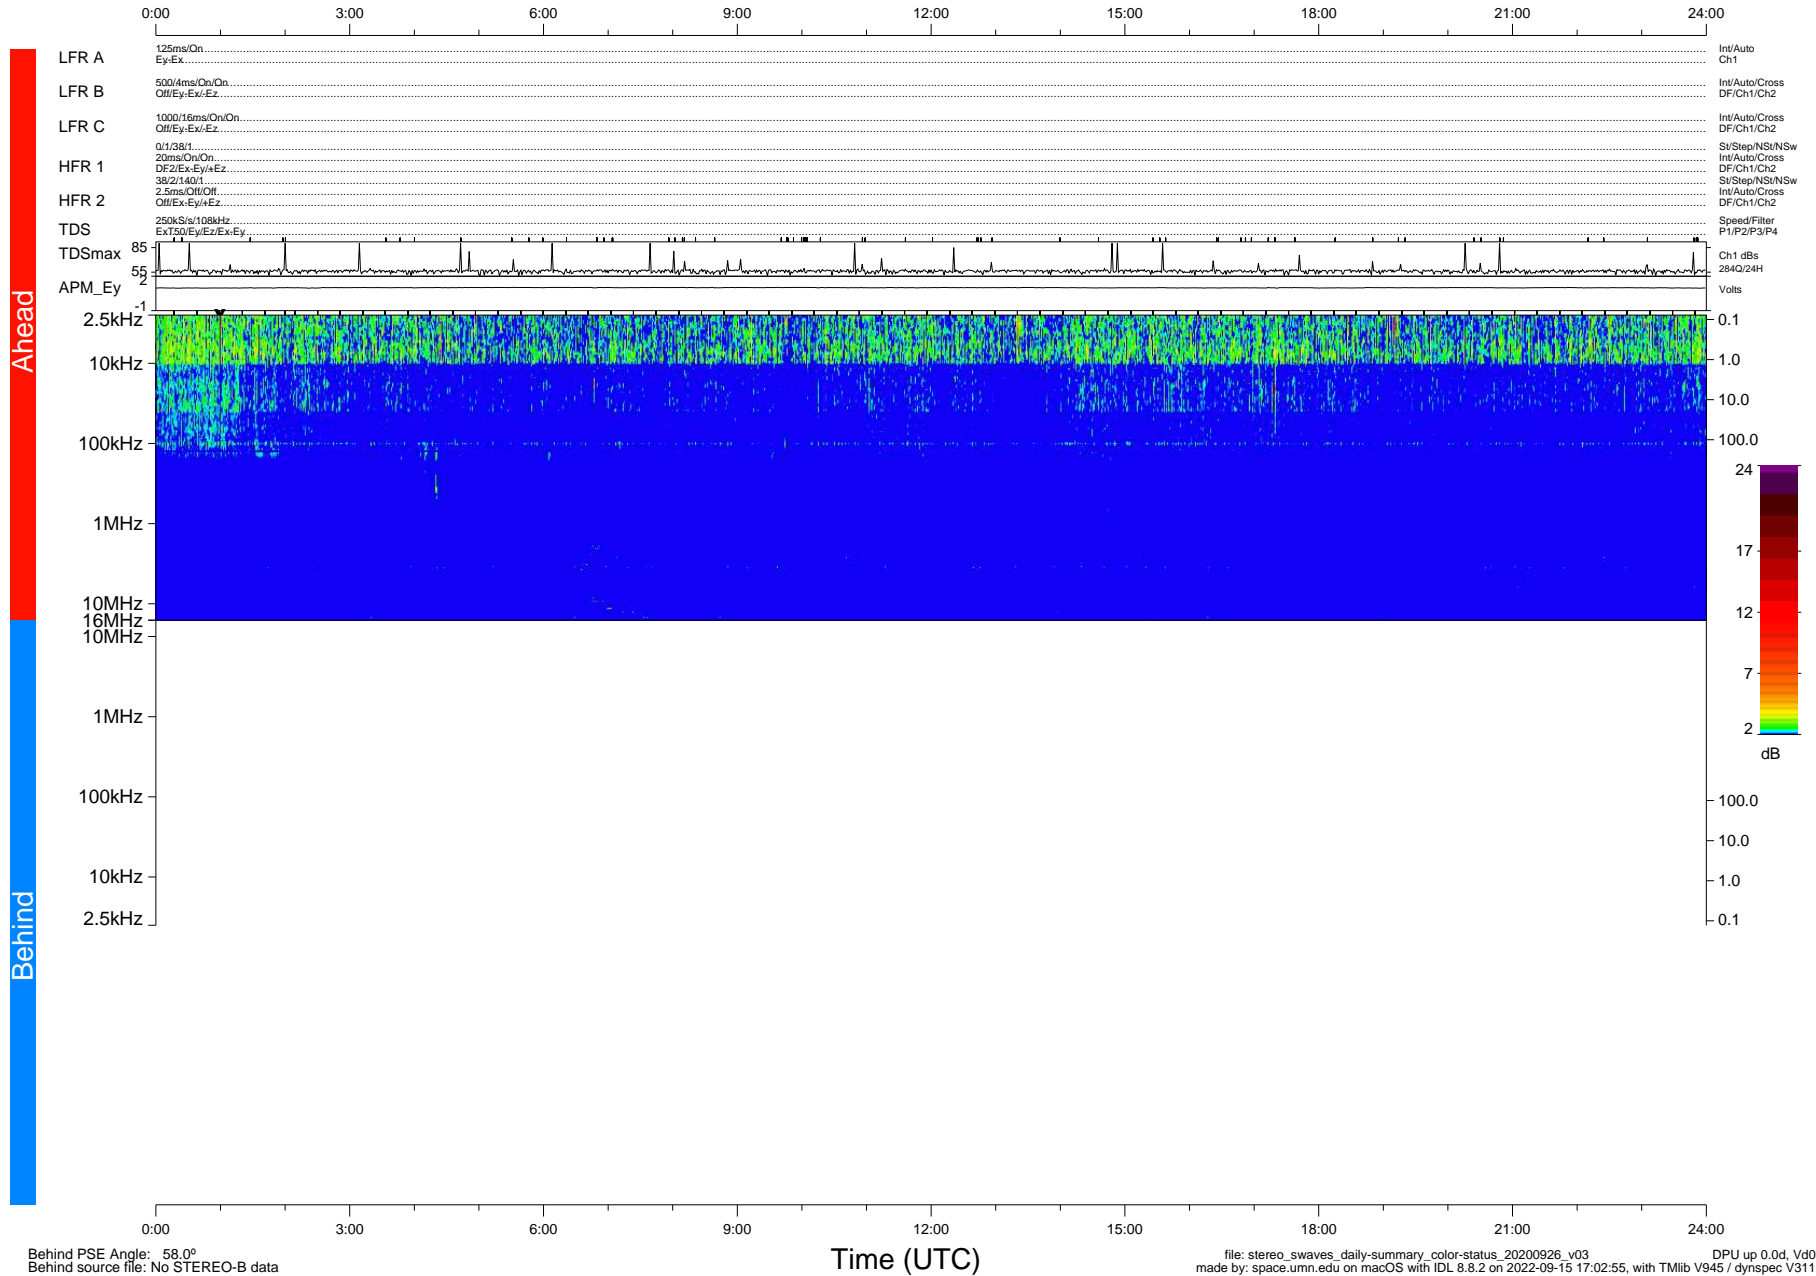

STEREO/WAVES Daily Summary - 26-Sep-2020 (DOY 270)

Ahead source file: swaves_ahead_2020_270_1_06.fin (Recovery: 100.0% HK, 96% Pkts)
 Ahead PSE Angle: -61.7°

DPU up 1907.9d, V412d32

Behind PSE Angle: 58.0°
 Behind source file: No STEREO-B data

file: stereo_swaves_daily-summary_color-status_20200926_v03
 made by: space.umn.edu on macOS with IDL 8.8.2 on 2022-09-15 17:02:55, with Tlib V945 / dynspec V311
 DPU up 0.0d, Vd0