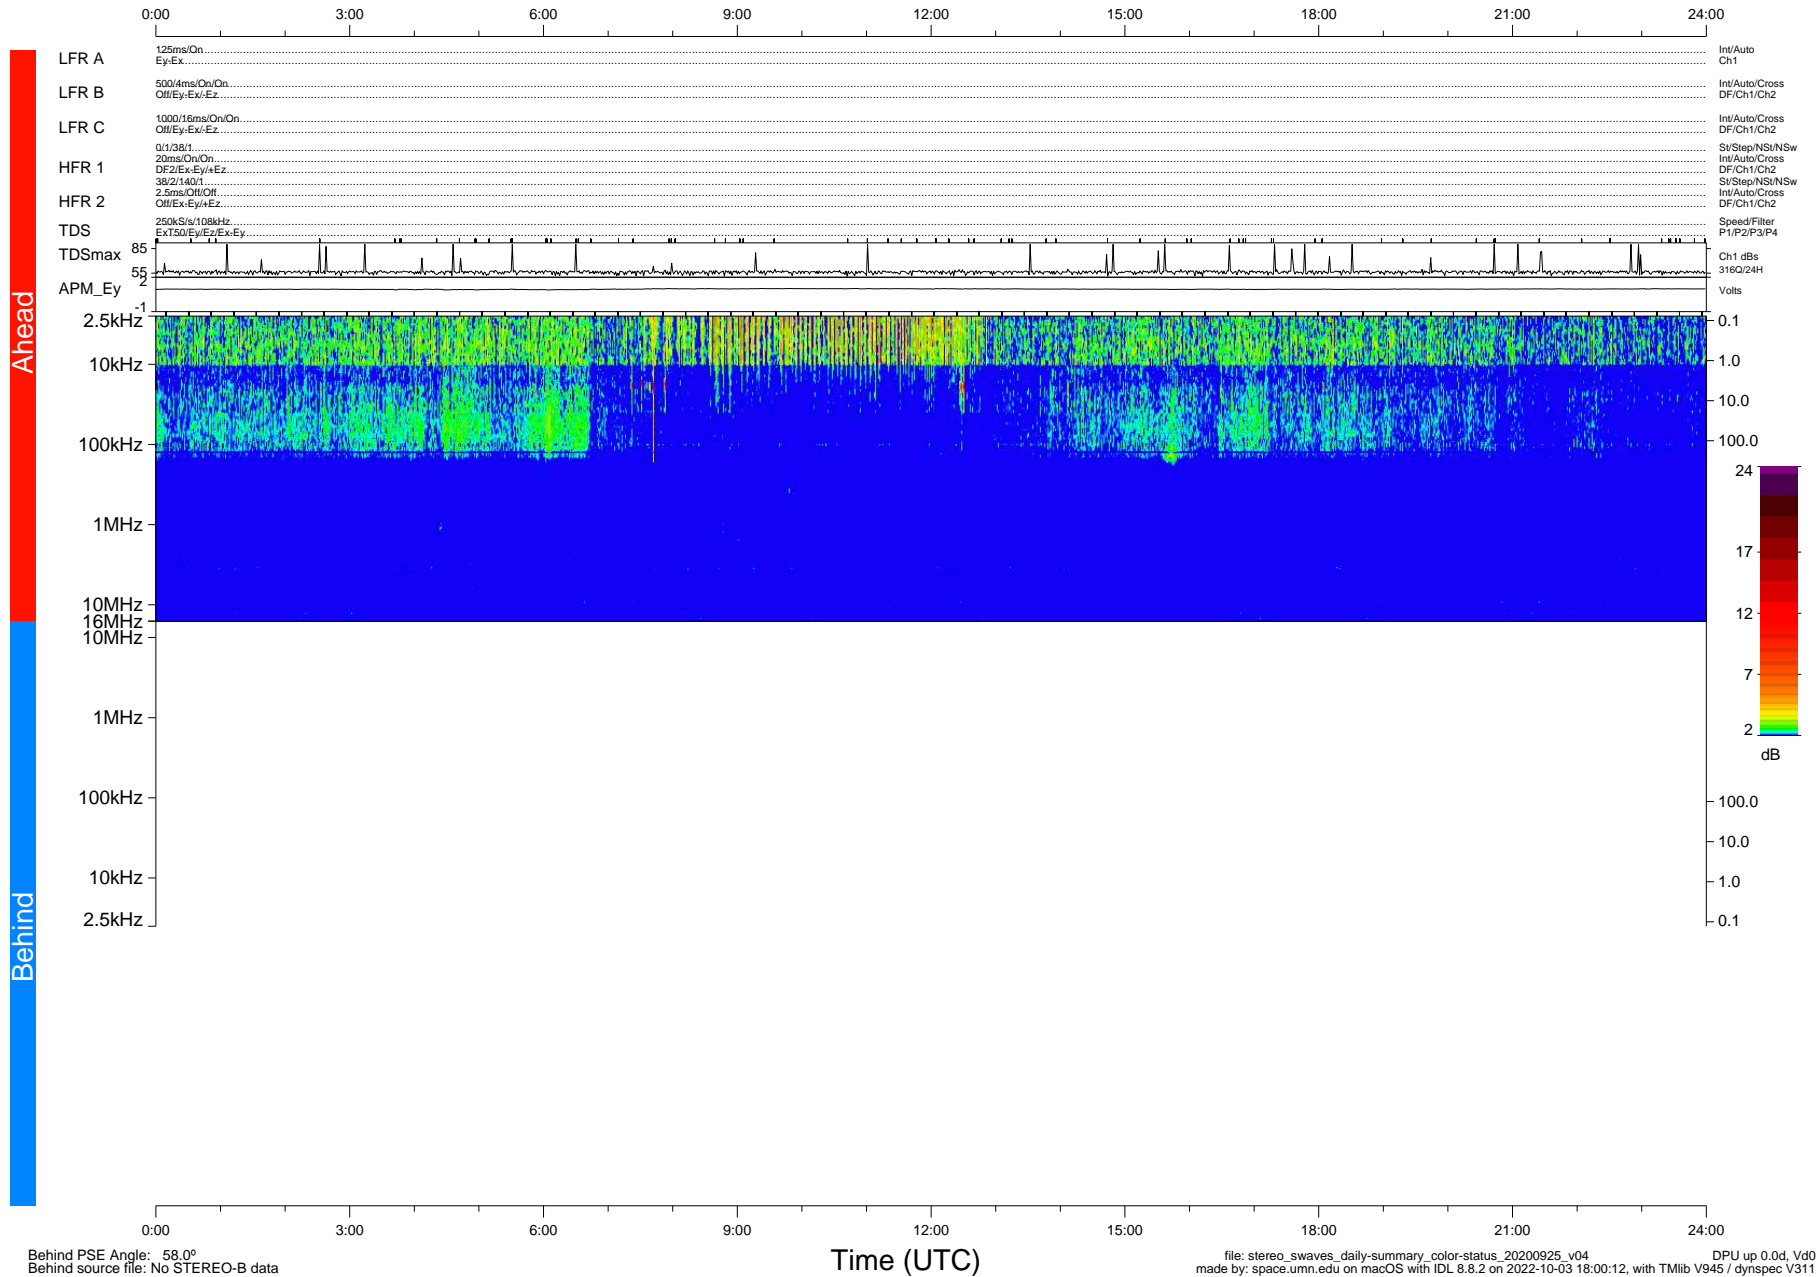

STEREO/WAVES Daily Summary - 25-Sep-2020 (DOY 269)

Ahead source file: swaves_ahead_2020_269_1_06.fin (Recovery: 100.0% HK, 101% Pkts)
 Ahead PSE Angle: -61.7°

DPU up 1906.9d, V412d32

Behind PSE Angle: 58.0°
 Behind source file: No STEREO-B data

file: stereo_swaves_daily-summary_color-status_20200925_v04 DPU up 0.0d, Vd0
 made by: space.umn.edu on macOS with IDL 8.8.2 on 2022-10-03 18:00:12, with Tlib V945 / dynspec V311