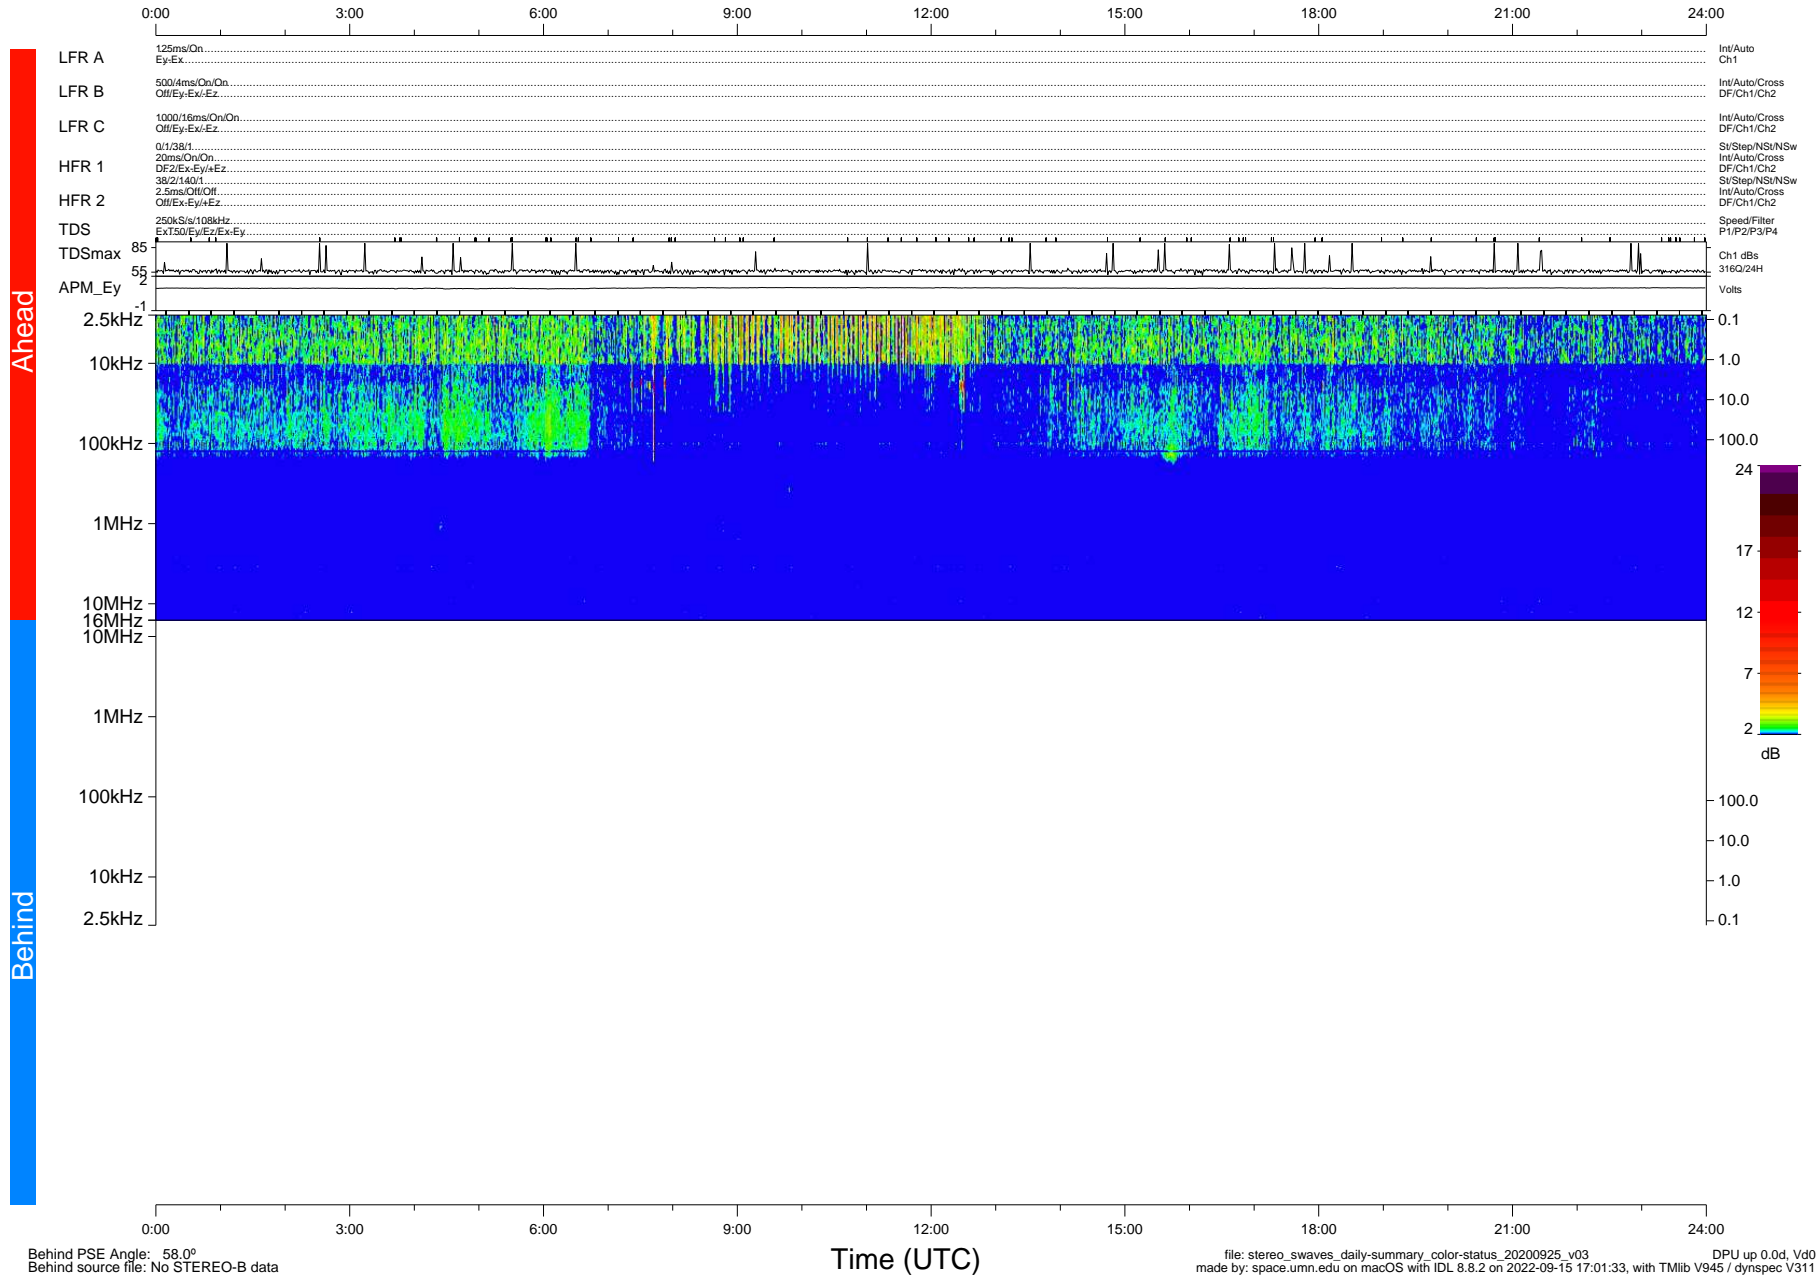

STEREO/WAVES Daily Summary - 25-Sep-2020 (DOY 269)

Ahead source file: swaves_ahead_2020_269_1_06.fin (Recovery: 100.0% HK, 101% Pkts)
 Ahead PSE Angle: -61.7°

DPU up 1906.9d, V412d32

Behind PSE Angle: 58.0°
 Behind source file: No STEREO-B data

file: stereo_swaves_daily-summary_color-status_20200925_v03 DPU up 0.0d, Vd0
 made by: space.umn.edu on macOS with IDL 8.8.2 on 2022-09-15 17:01:33, with TLib V945 / dynspec V311