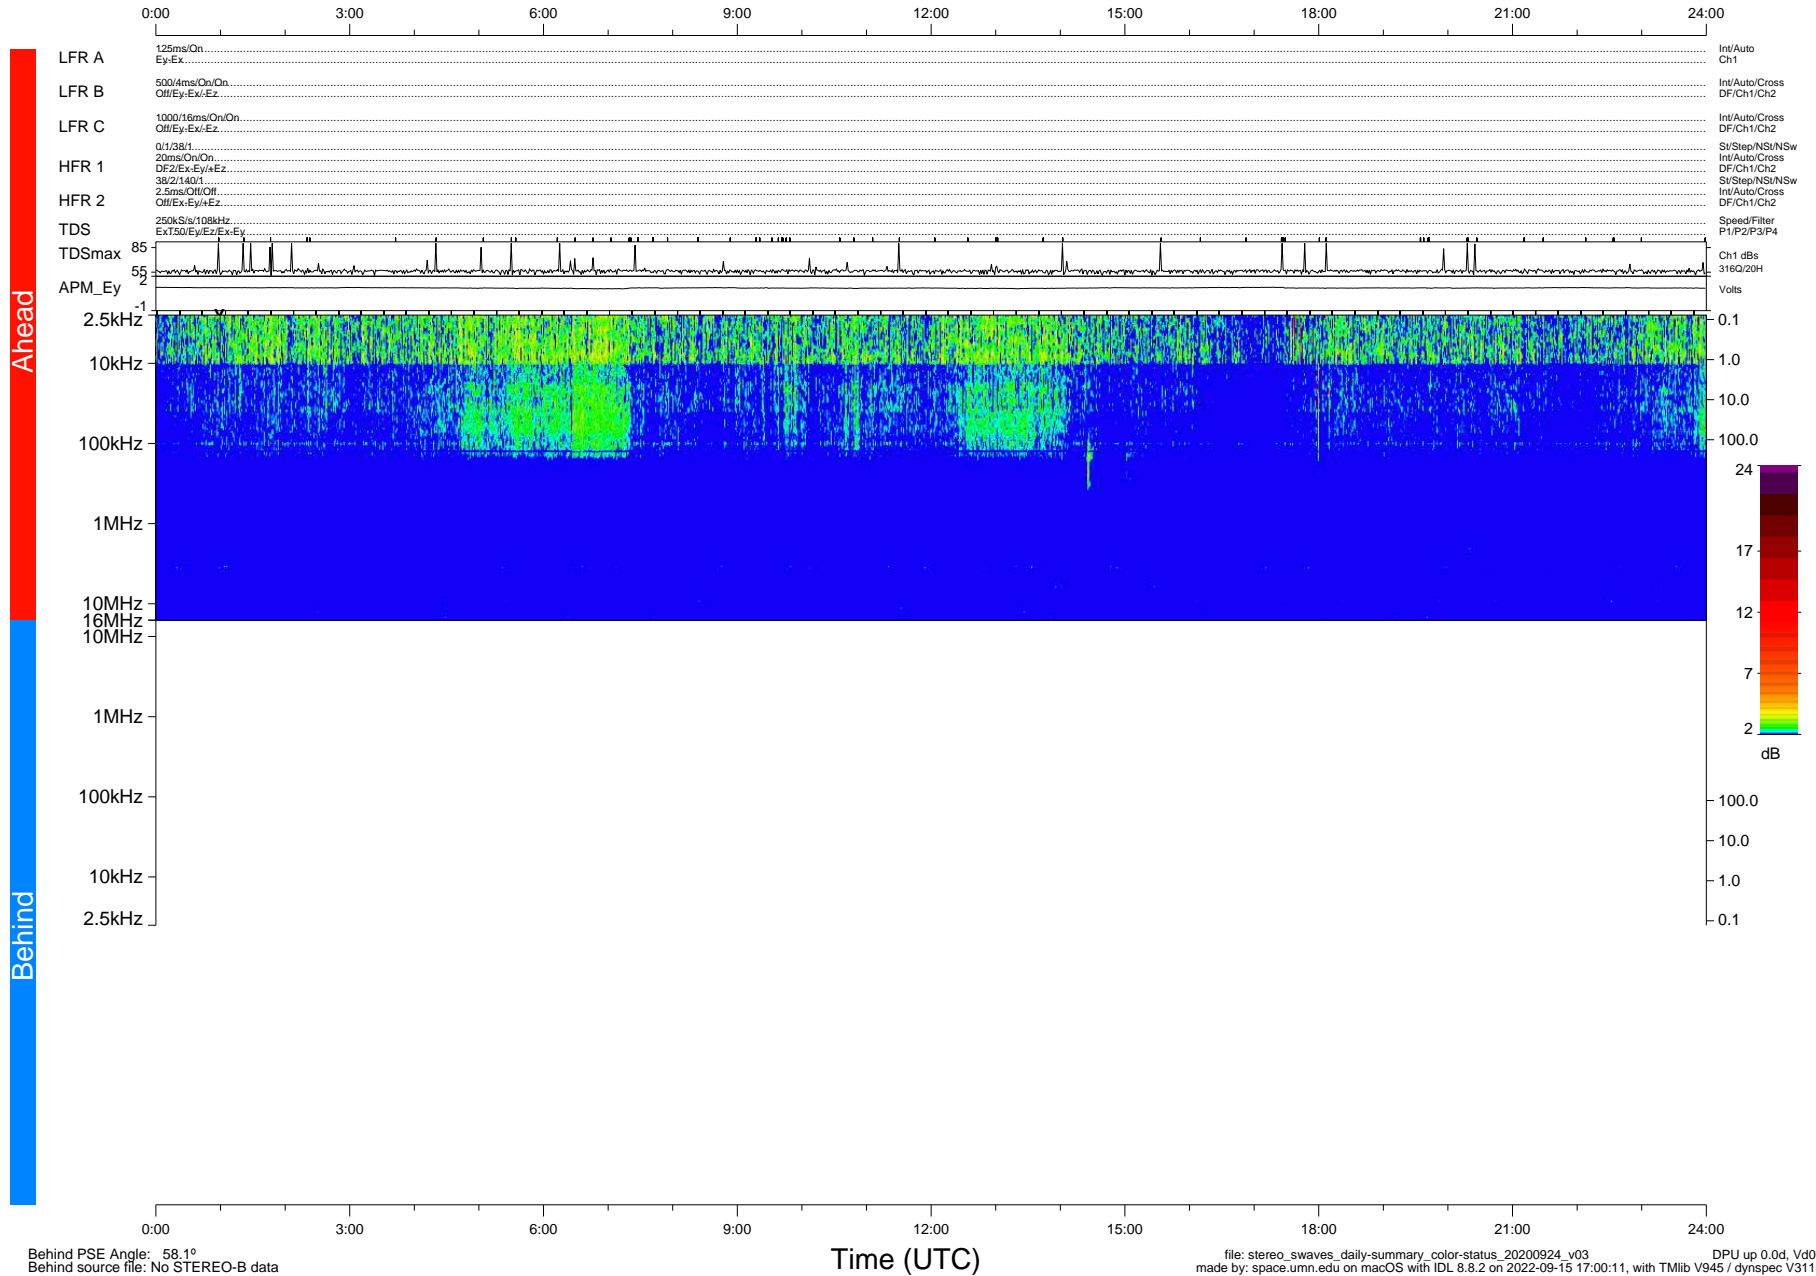

STEREO/WAVES Daily Summary - 24-Sep-2020 (DOY 268)

Ahead source file: swaves_ahead_2020_268_1_06.fin (Recovery: 100.0% HK, 101% Pkts)
 Ahead PSE Angle: -61.8°

DPU up 1905.9d, V412d32

Behind PSE Angle: 58.1°
 Behind source file: No STEREO-B data

file: stereo_swaves_daily-summary_color-status_20200924_v03
 made by: space.umn.edu on macOS with IDL 8.8.2 on 2022-09-15 17:00:11, with Tlib V945 / dynspec V311
 DPU up 0.0d, Vd0