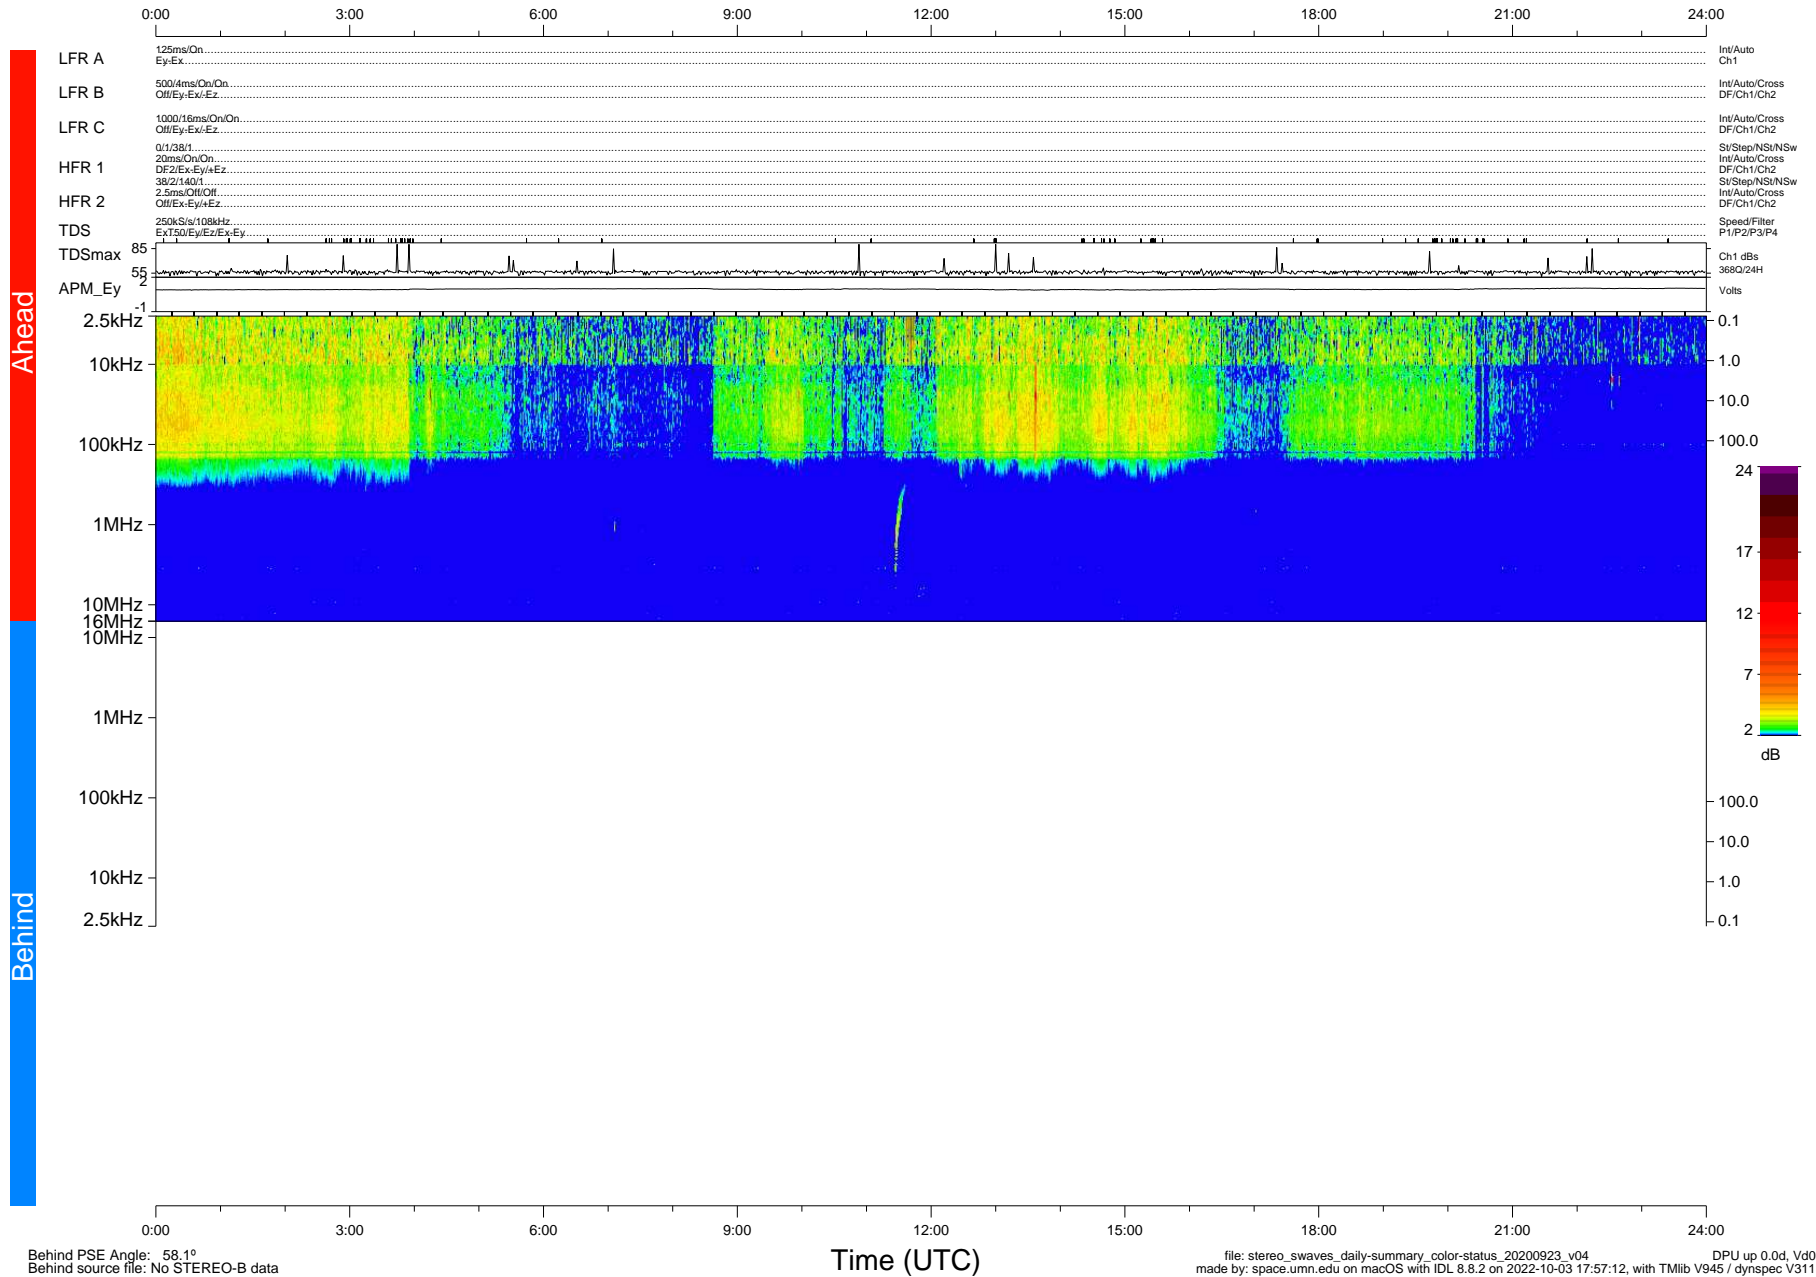

STEREO/WAVES Daily Summary - 23-Sep-2020 (DOY 267)

Ahead source file: swaves_ahead_2020_267_1_06.fin (Recovery: 100.0% HK, 109% Pkts)
 Ahead PSE Angle: -61.8°

DPU up 1904.9d, V412d32

Behind PSE Angle: 58.1°
 Behind source file: No STEREO-B data

file: stereo_swaves_daily-summary_color-status_20200923_v04
 made by: space.umn.edu on macOS with IDL 8.8.2 on 2022-10-03 17:57:12, with TLib V945 / dynspec V311
 DPU up 0.0d, Vd0