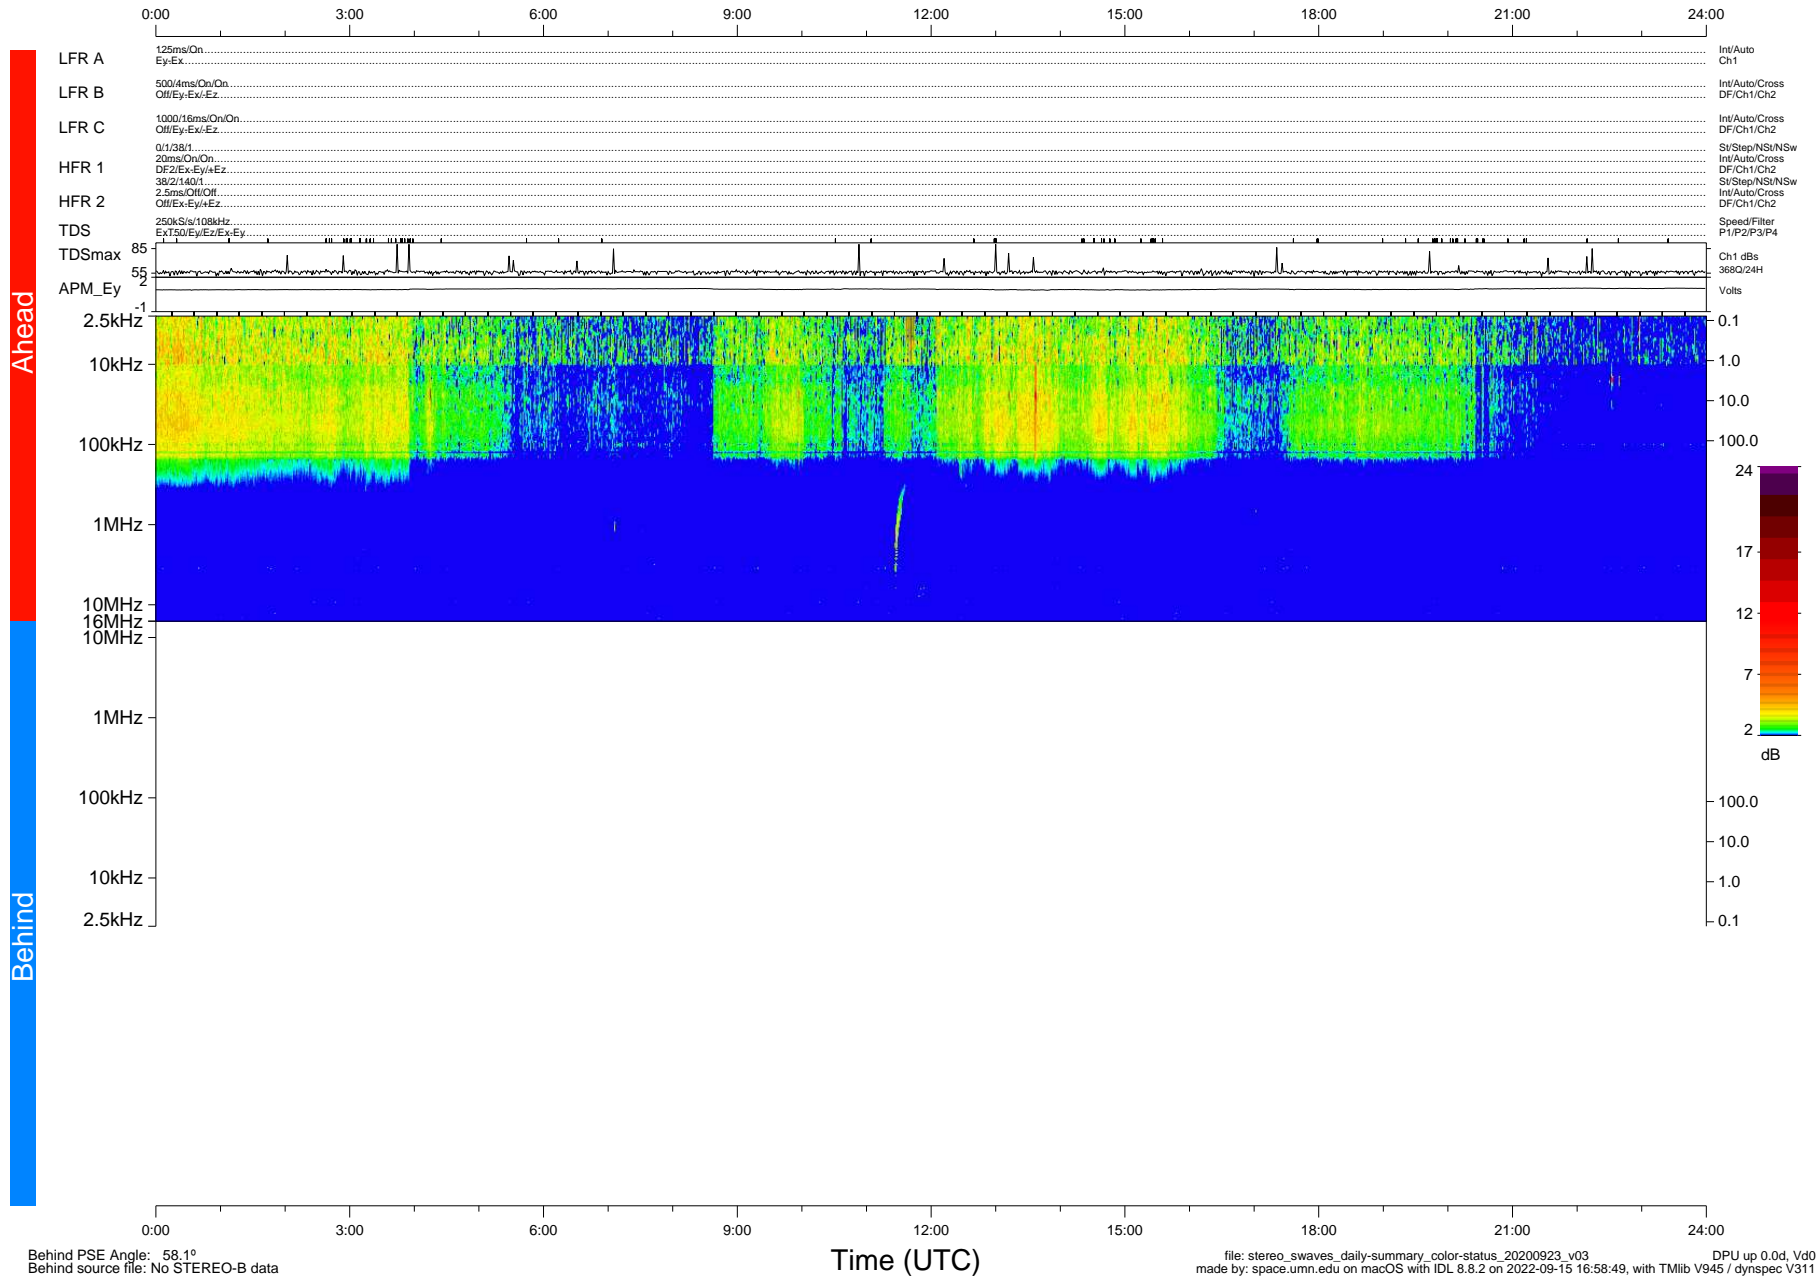

STEREO/WAVES Daily Summary - 23-Sep-2020 (DOY 267)

Ahead source file: swaves_ahead_2020_267_1_06.fin (Recovery: 100.0% HK, 109% Pkts)
 Ahead PSE Angle: -61.8°

DPU up 1904.9d, V412d32

Behind PSE Angle: 58.1°
 Behind source file: No STEREO-B data

file: stereo_swaves_daily-summary_color-status_20200923_v03
 made by: space.umn.edu on macOS with IDL 8.8.2 on 2022-09-15 16:58:49, with Tlib V945 / dynspec V311
 DPU up 0.0d, V40