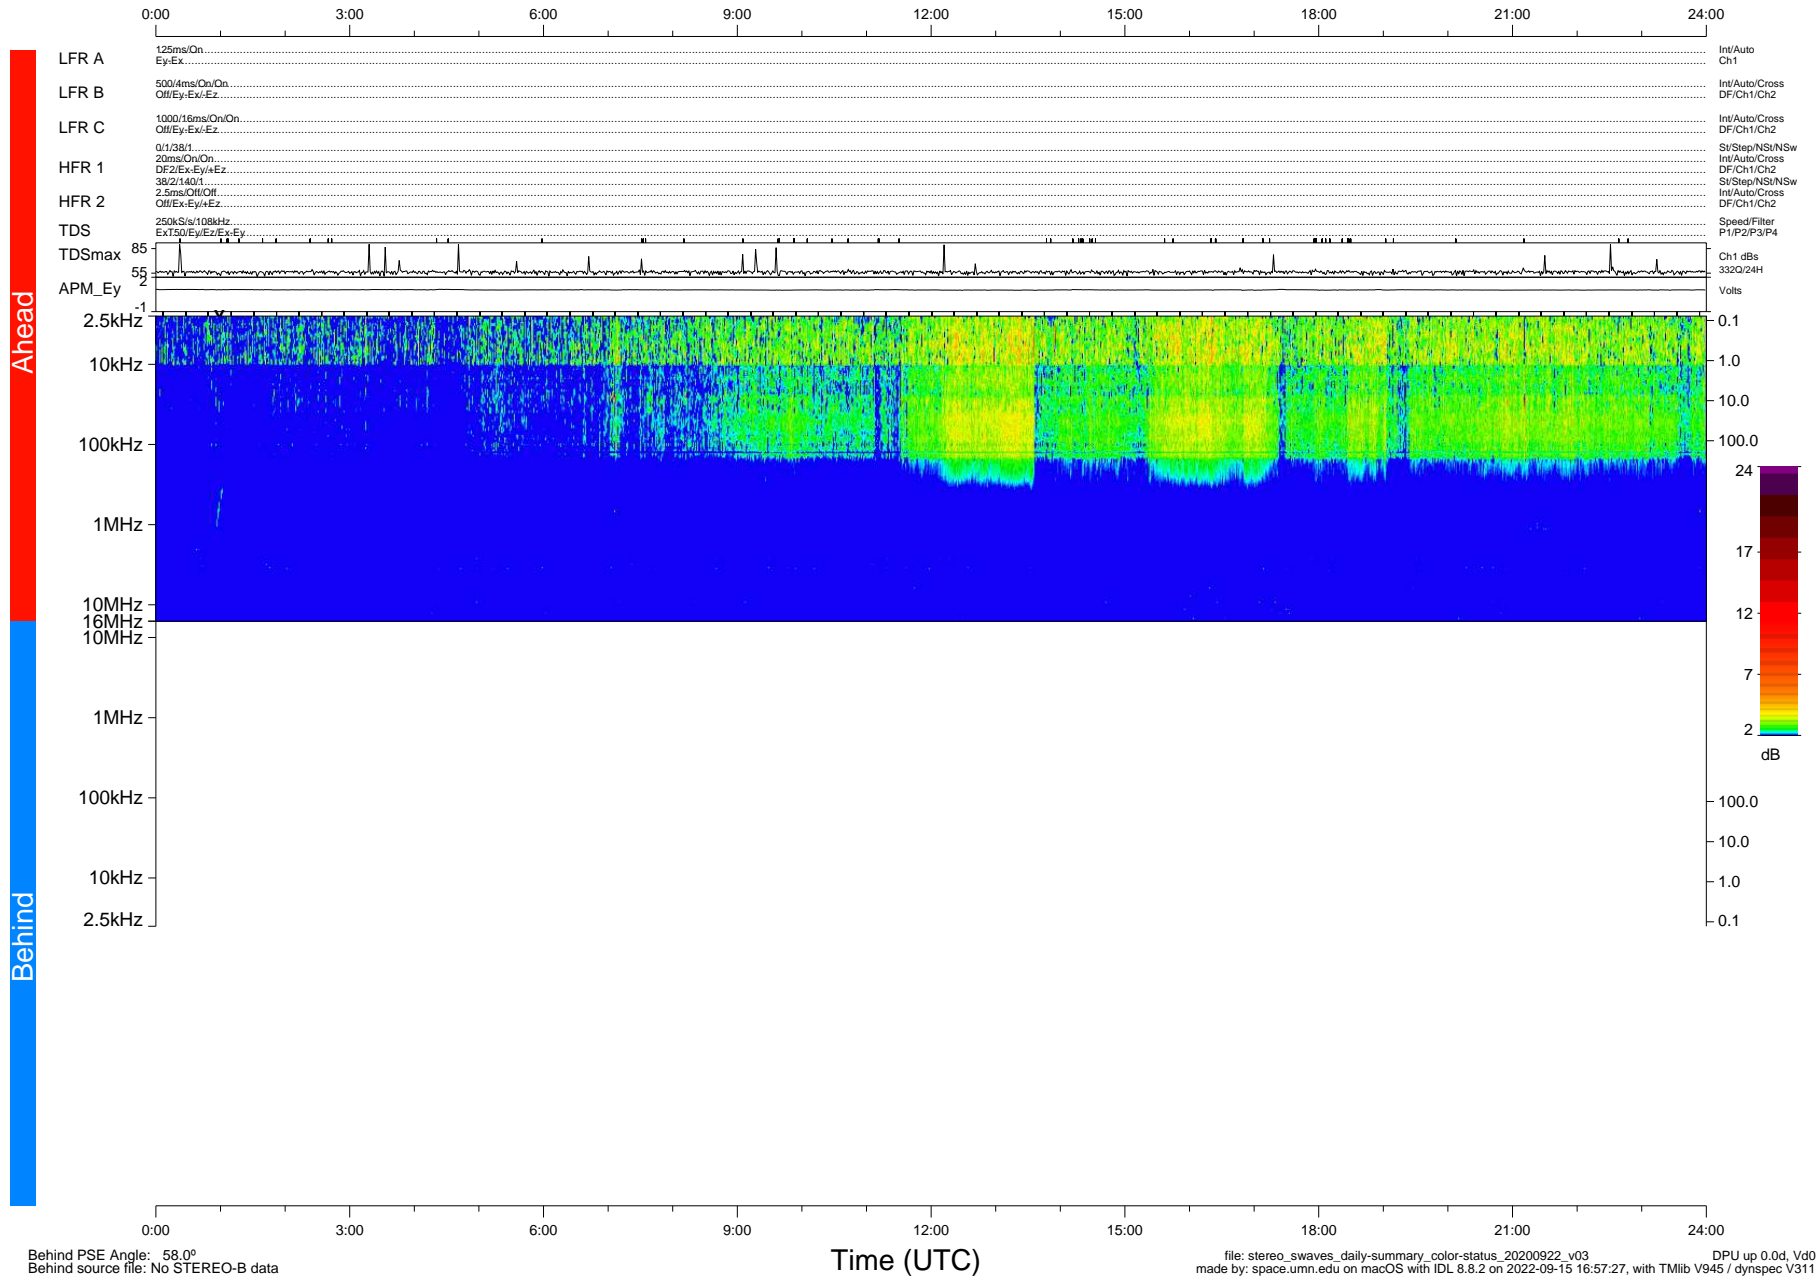

STEREO/WAVES Daily Summary - 22-Sep-2020 (DOY 266)

Ahead source file: swaves_ahead_2020_266_1_06.fin (Recovery: 100.0% HK, 104% Pkts)
 Ahead PSE Angle: -62.0°

DPU up 1903.9d, V412d32

Behind PSE Angle: 58.0°
 Behind source file: No STEREO-B data

file: stereo_swaves_daily-summary_color-status_20200922_v03
 made by: space.umn.edu on macOS with IDL 8.8.2 on 2022-09-15 16:57:27, with TLib V945 / dynspec V311
 DPU up 0.0d, V40