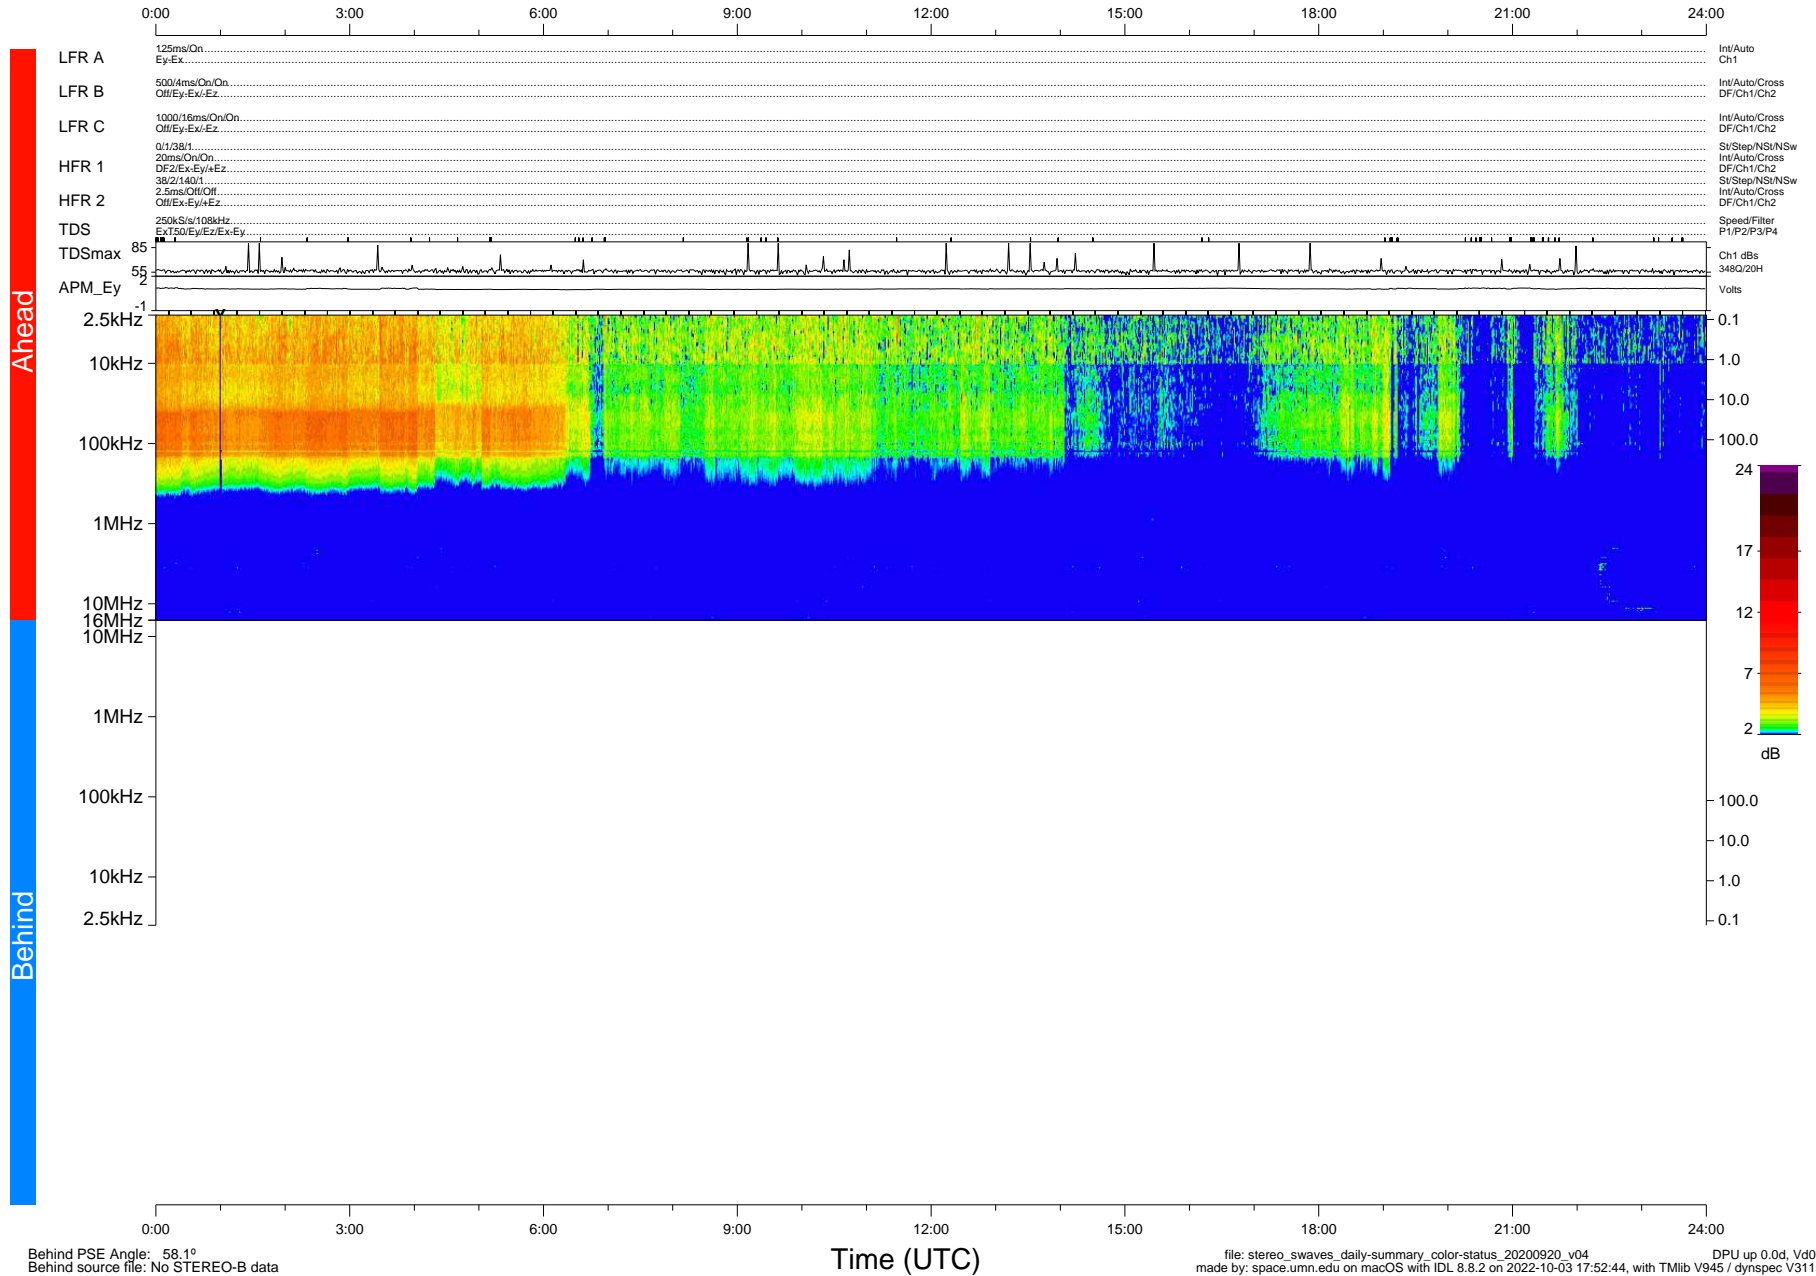

STEREO/WAVES Daily Summary - 20-Sep-2020 (DOY 264)

Ahead source file: swaves_ahead_2020_264_1_06.fin (Recovery: 100.1% HK, 105% Pkts)
 Ahead PSE Angle: -62.1°

DPU up 1901.9d, V412d32

Behind PSE Angle: 58.1°
 Behind source file: No STEREO-B data

file: stereo_swaves_daily-summary_color-status_20200920_v04 DPU up 0.0d, Vd0
 made by: space.umn.edu on macOS with IDL 8.8.2 on 2022-10-03 17:52:44, with TLib V945 / dynspec V311