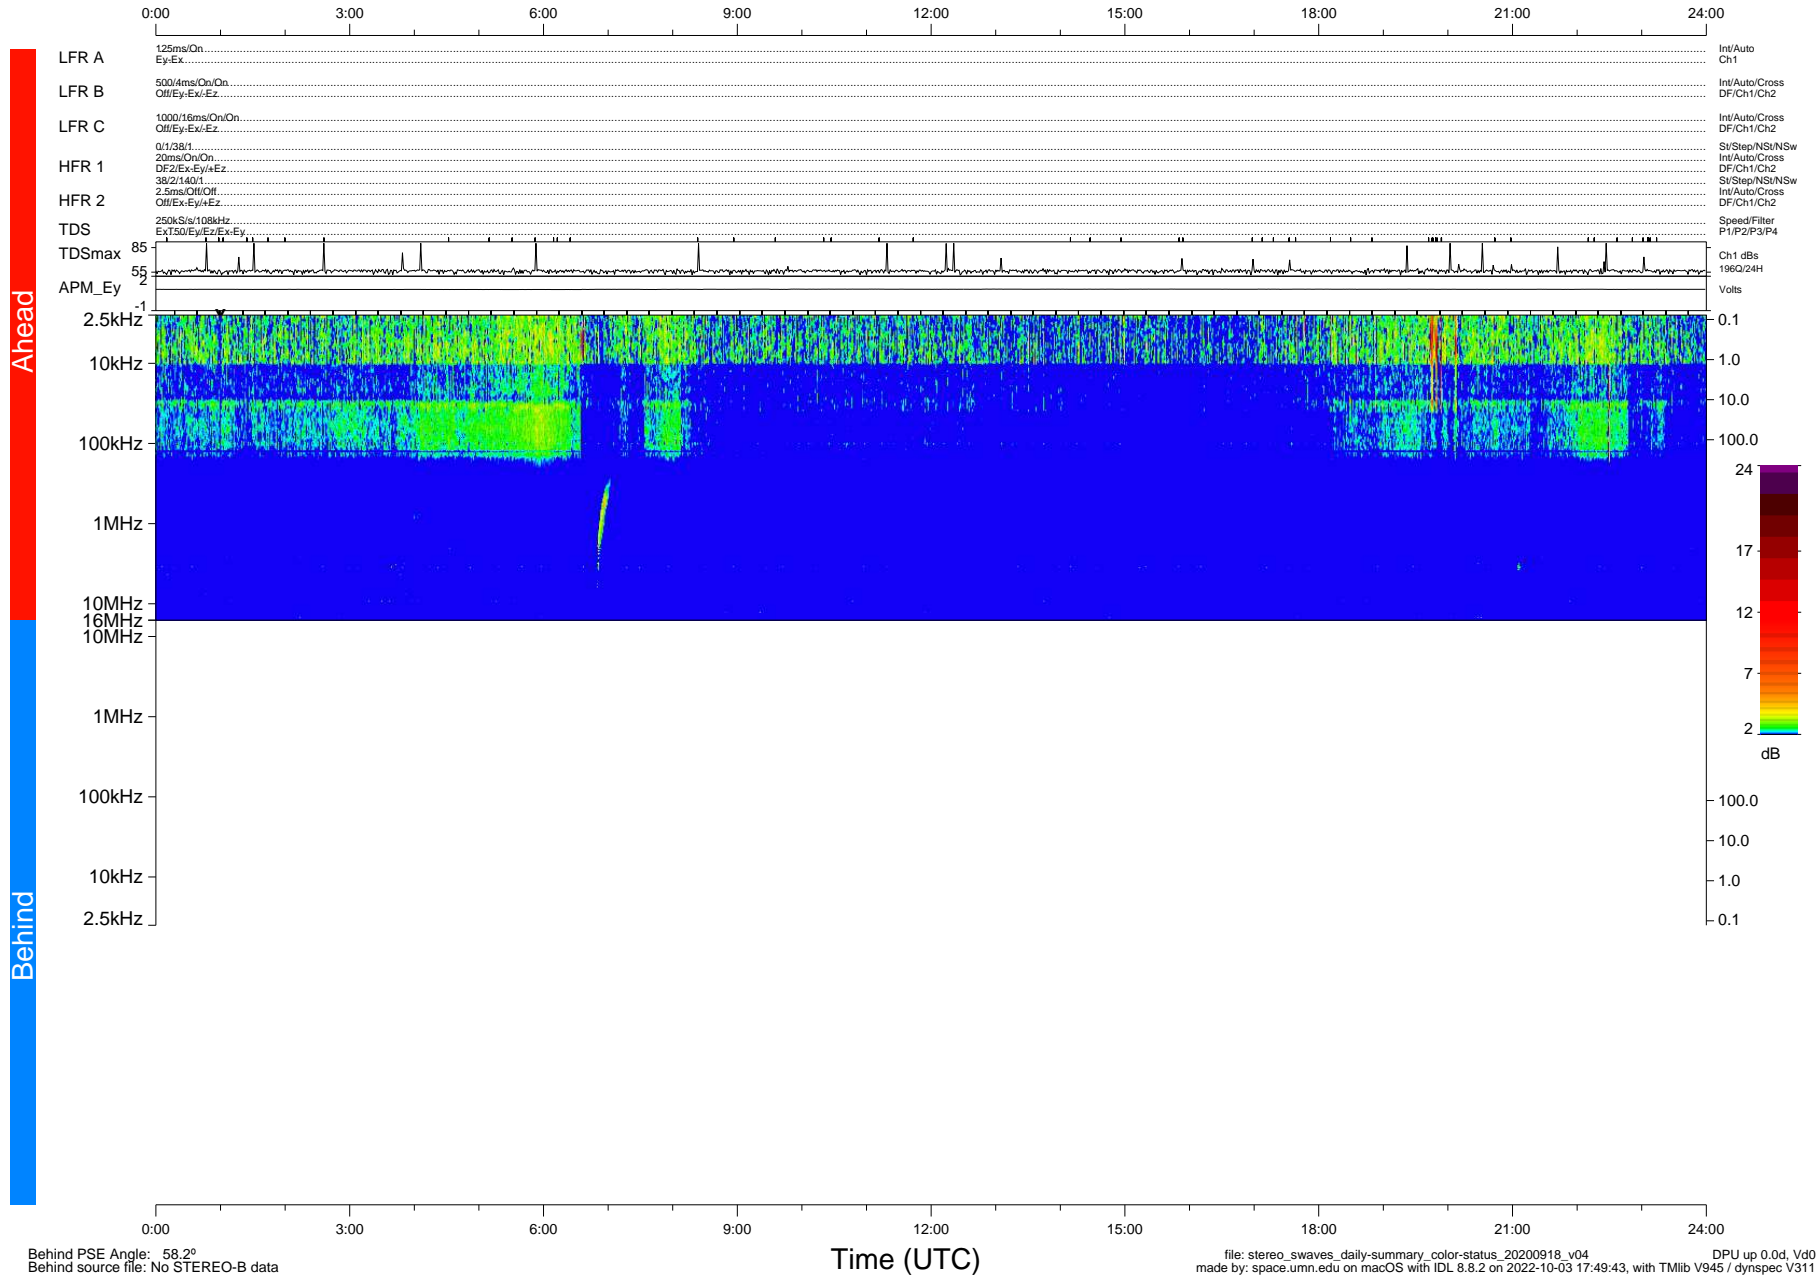

STEREO/WAVES Daily Summary - 18-Sep-2020 (DOY 262)

Ahead source file: swaves_ahead_2020_262_1_05.fin (Recovery: 100.0% HK, 83% Pkts)
 Ahead PSE Angle: -62.2°

DPU up 1899.9d, V412d32

Behind PSE Angle: 58.2°
 Behind source file: No STEREO-B data

file: stereo_swaves_daily-summary_color-status_20200918_v04 DPU up 0.0d, Vd0
 made by: space.umn.edu on macOS with IDL 8.8.2 on 2022-10-03 17:49:43, with Tlib V945 / dynspec V311