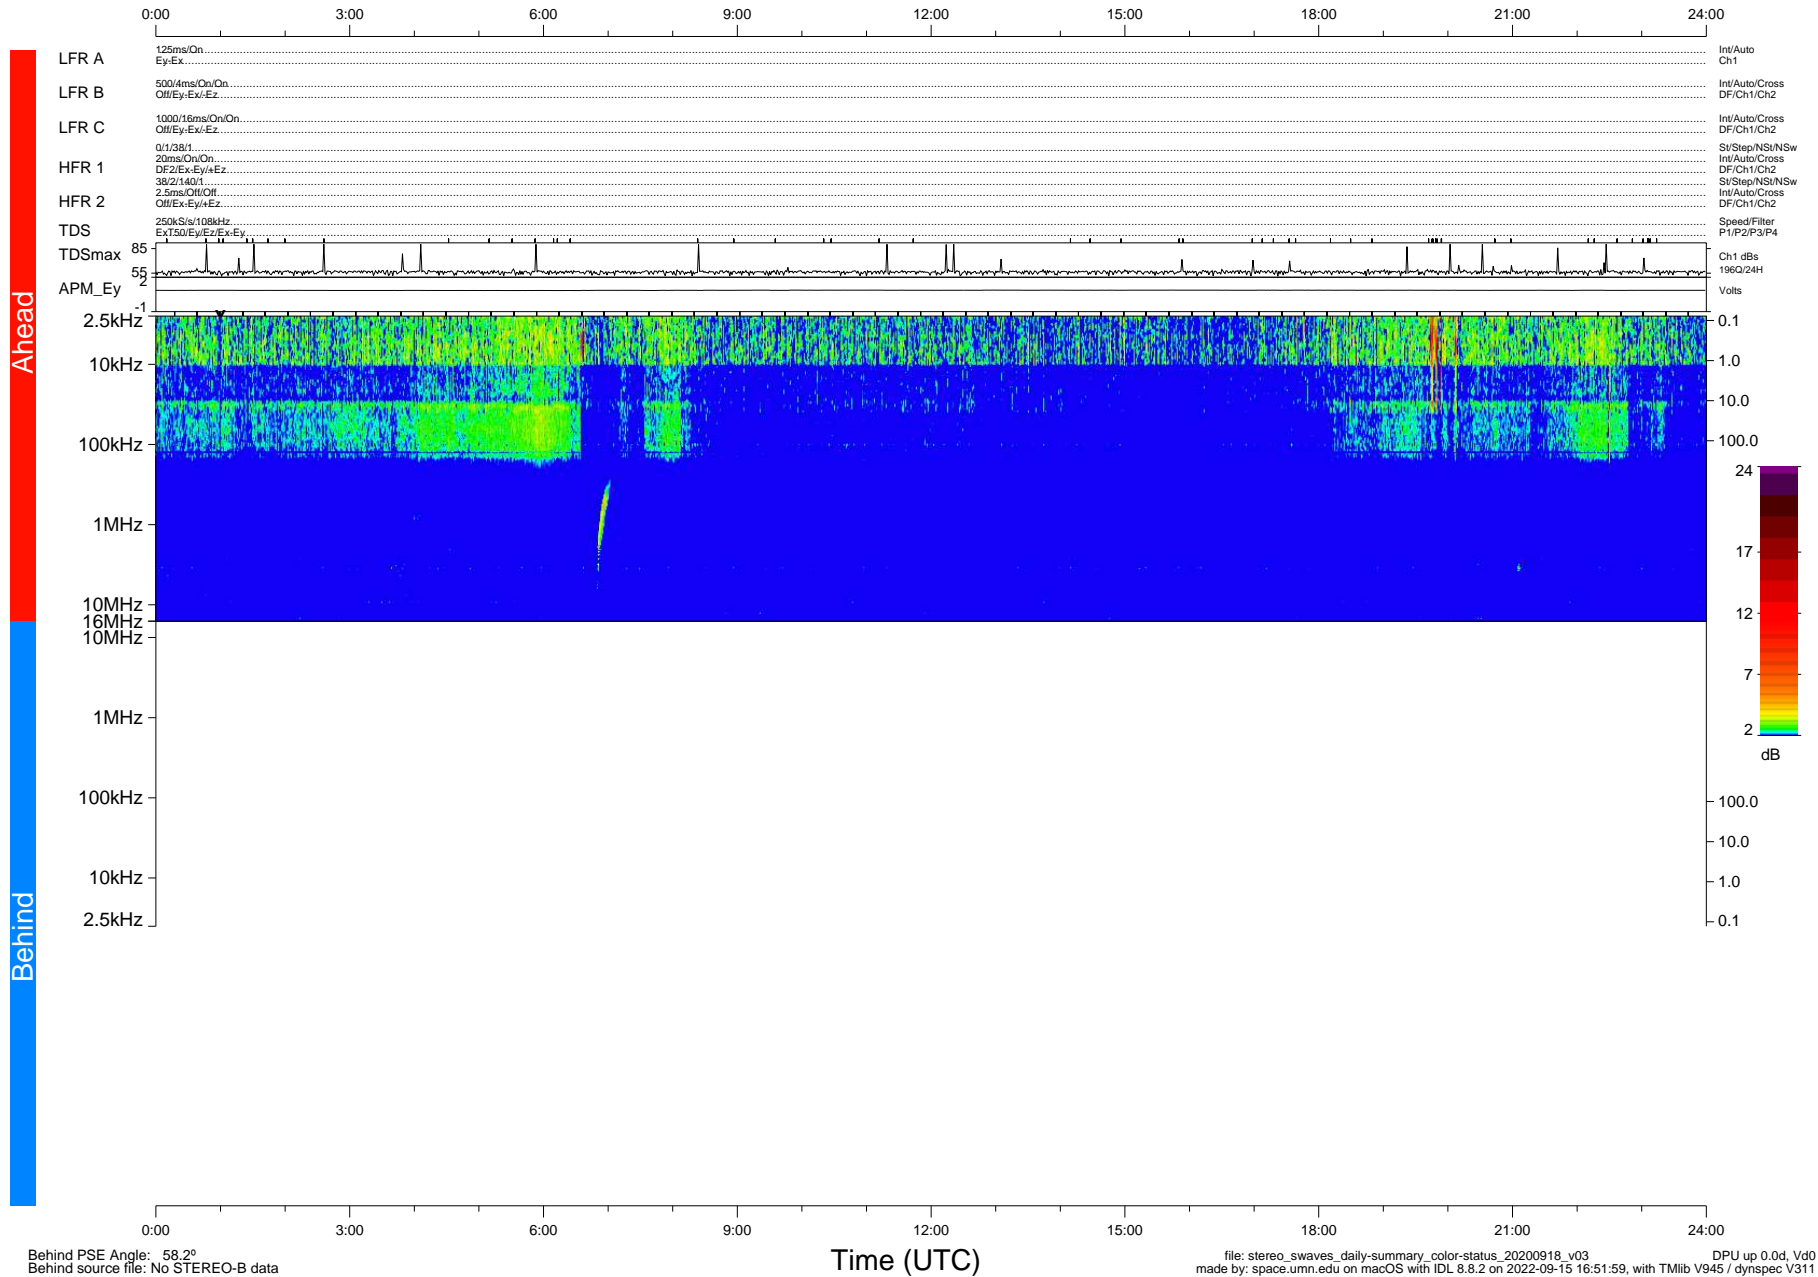

STEREO/WAVES Daily Summary - 18-Sep-2020 (DOY 262)

Ahead source file: swaves_ahead_2020_262_1_05.fin (Recovery: 100.0% HK, 83% Pkts)
 Ahead PSE Angle: -62.2°

DPU up 1899.9d, V412d32

Behind PSE Angle: 58.2°
 Behind source file: No STEREO-B data

file: stereo_swaves_daily-summary_color-status_20200918_v03 DPU up 0.0d, Vd0
 made by: space.umn.edu on macOS with IDL 8.8.2 on 2022-09-15 16:51:59, with Tlib V945 / dynspec V311