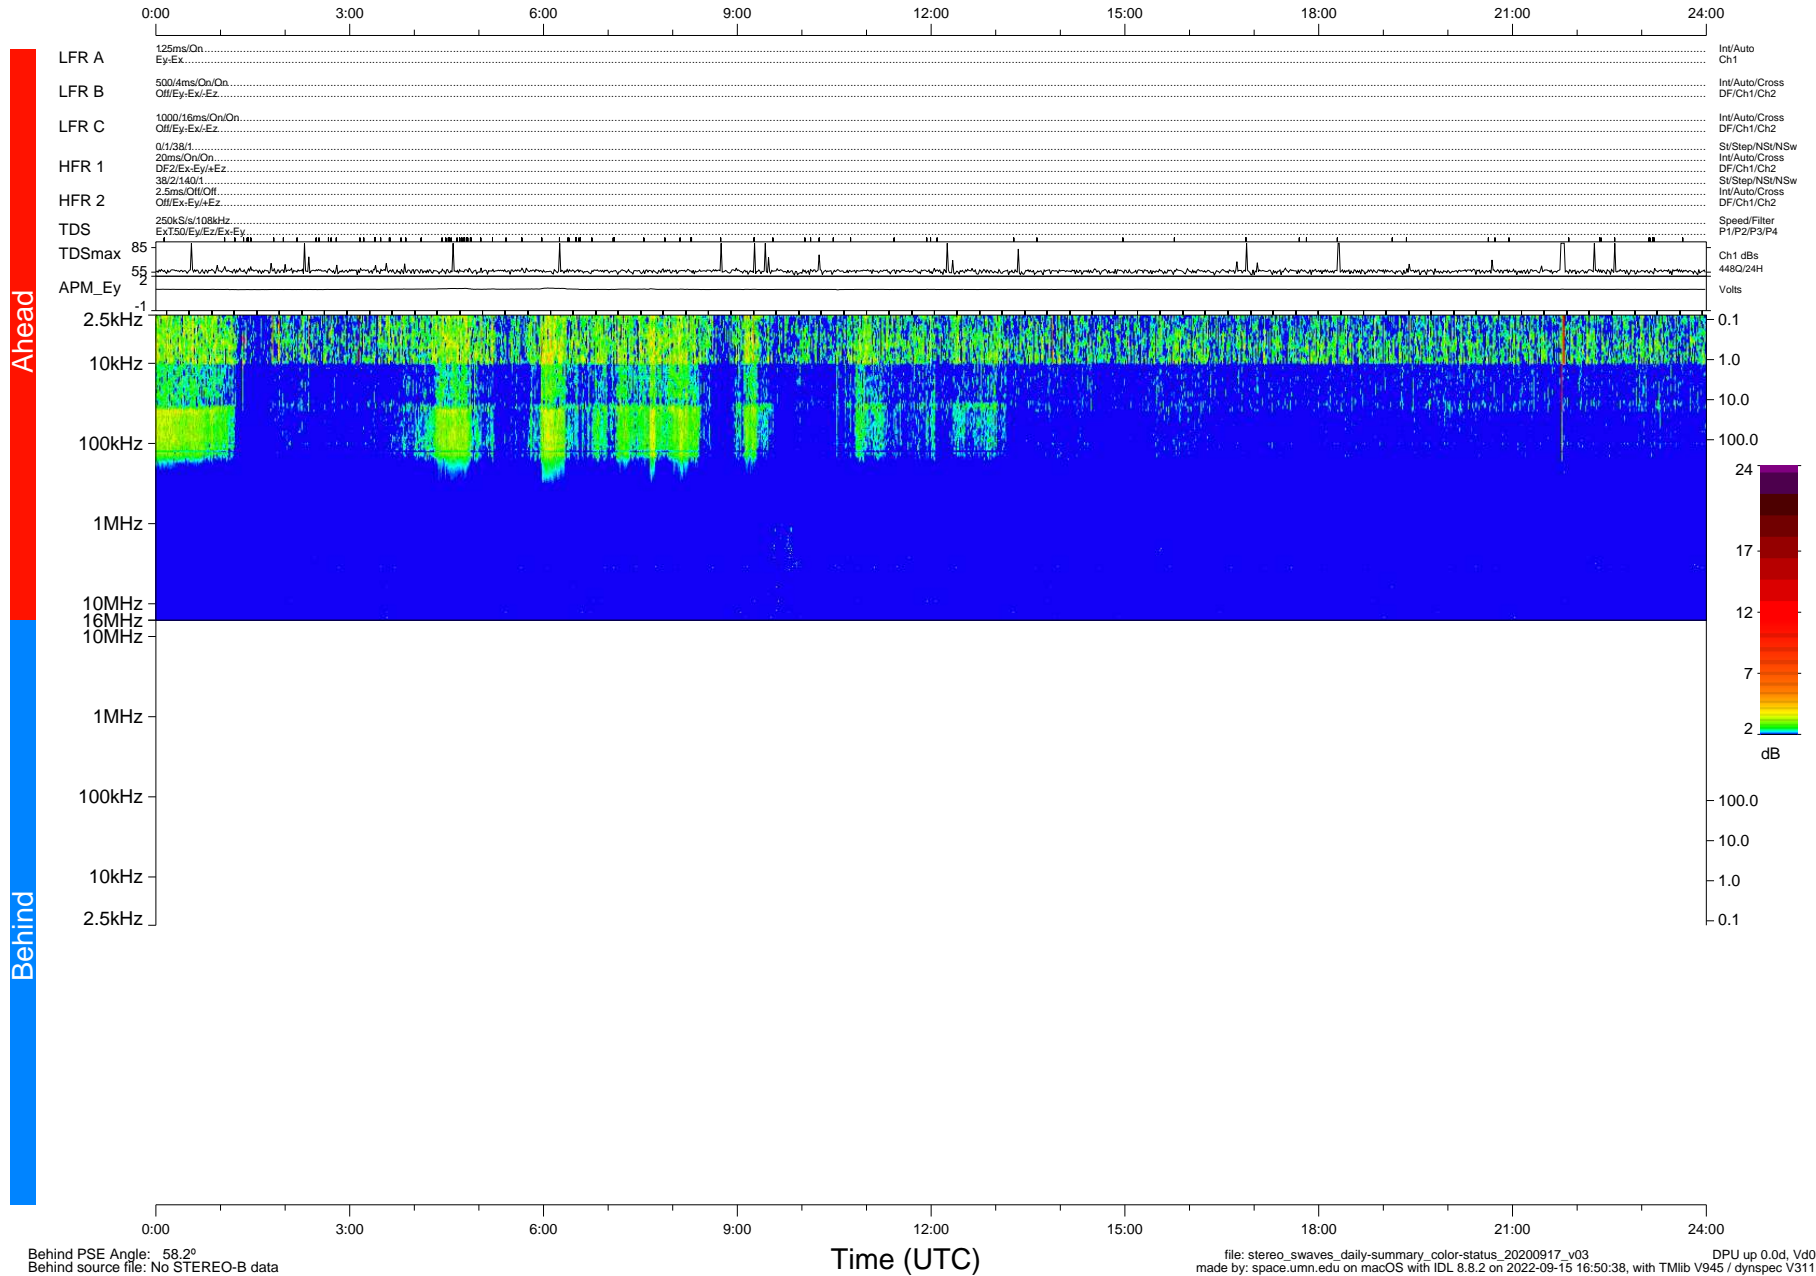

STEREO/WAVES Daily Summary - 17-Sep-2020 (DOY 261)

Ahead source file: swaves_ahead_2020_261_1_05.fin (Recovery: 100.0% HK, 121% Pkts)
 Ahead PSE Angle: -62.4°

DPU up 1898.9d, V412d32

Behind PSE Angle: 58.2°
 Behind source file: No STEREO-B data

file: stereo_swaves_daily-summary_color-status_20200917_v03
 made by: space.umn.edu on macOS with IDL 8.8.2 on 2022-09-15 16:50:38, with Tlib V945 / dynspec V311
 DPU up 0.0d, Vd0