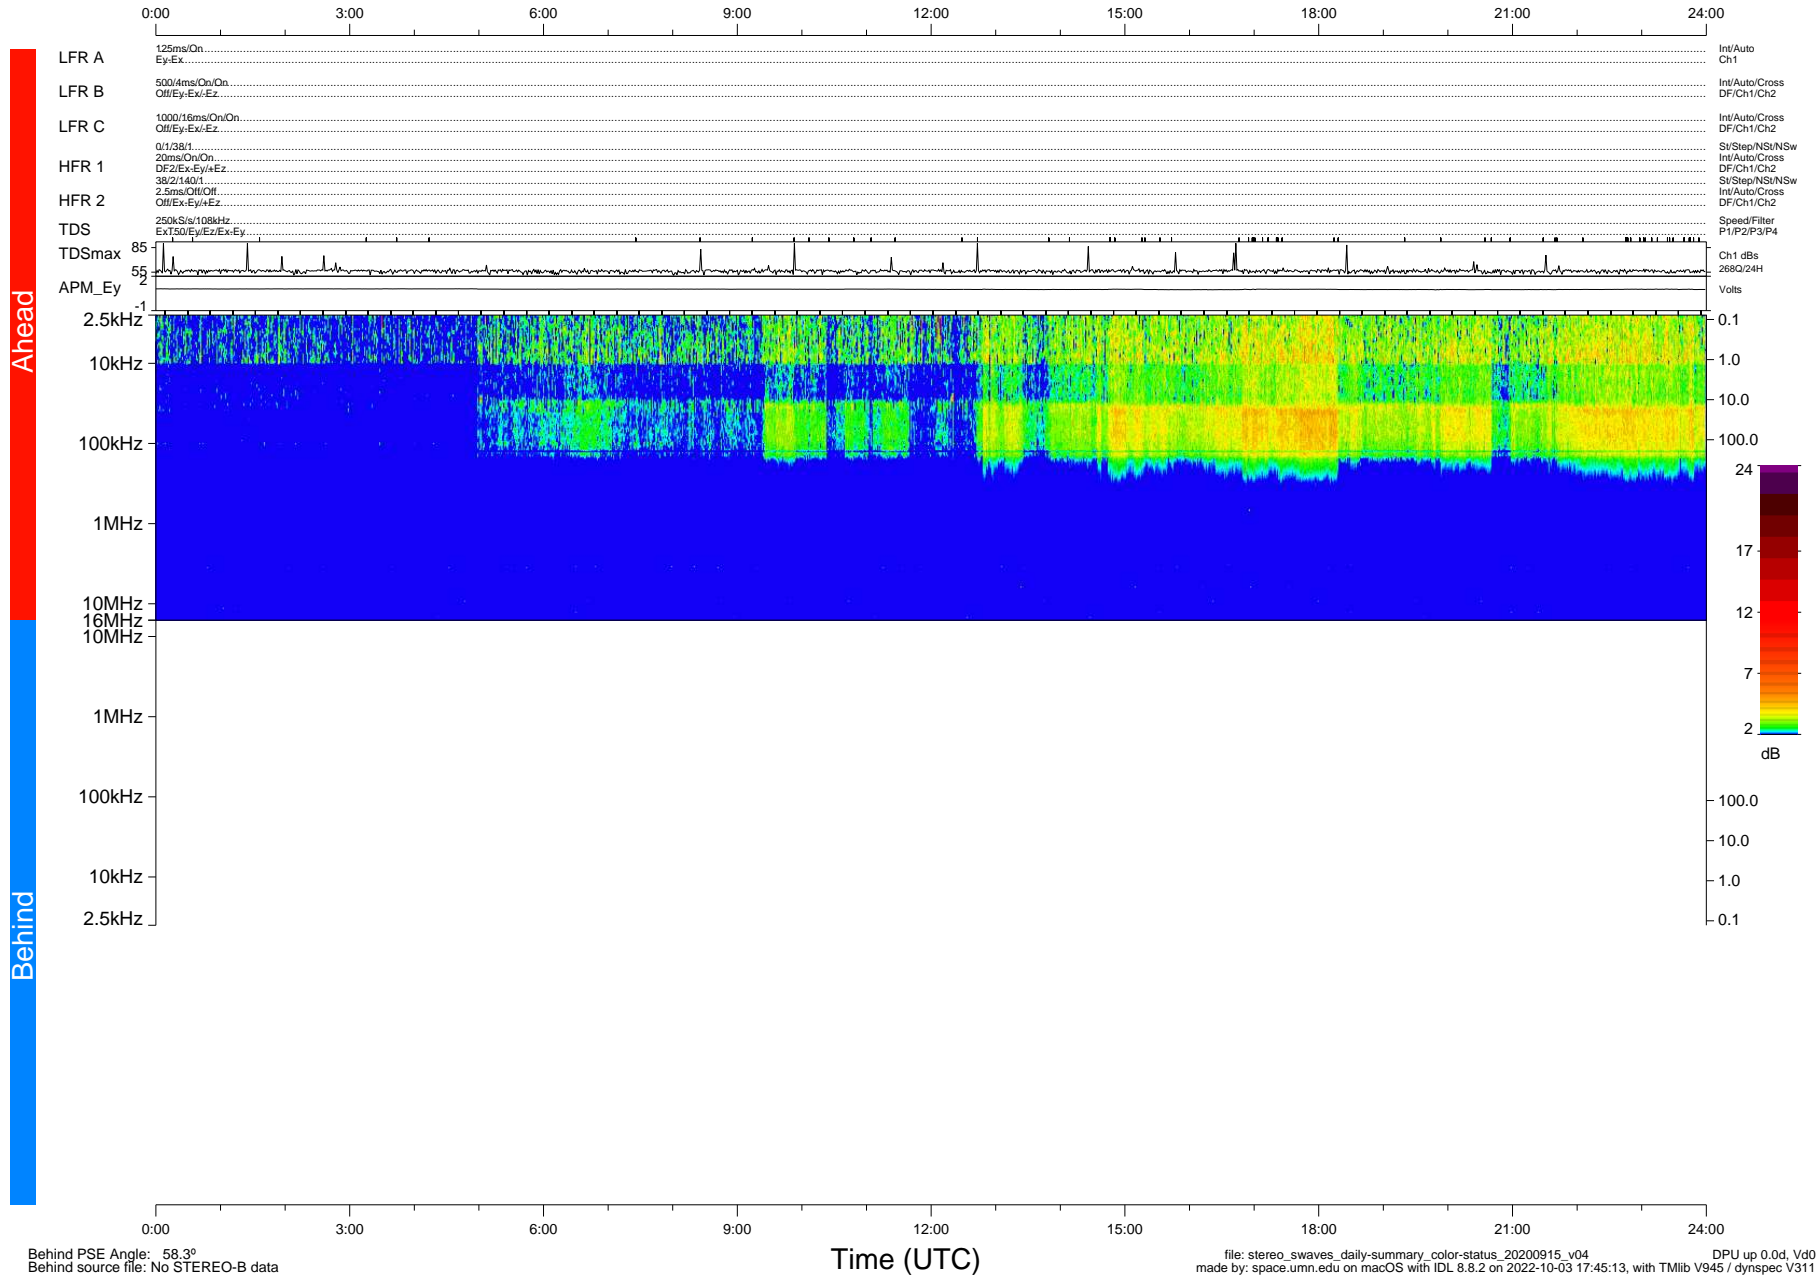

# STEREO/WAVES Daily Summary - 15-Sep-2020 (DOY 259)

Ahead source file: swaves\_ahead\_2020\_259\_1\_05.fin (Recovery: 100.0% HK, 94% Pkts)  
 Ahead PSE Angle: -62.5°

DPU up 1896.9d, V412d32

Behind PSE Angle: 58.3°  
 Behind source file: No STEREO-B data

file: stereo\_swaves\_daily-summary\_color-status\_20200915\_v04  
 made by: space.umn.edu on macOS with IDL 8.8.2 on 2022-10-03 17:45:13, with Tlib V945 / dynspec V311  
 DPU up 0.0d, Vd0