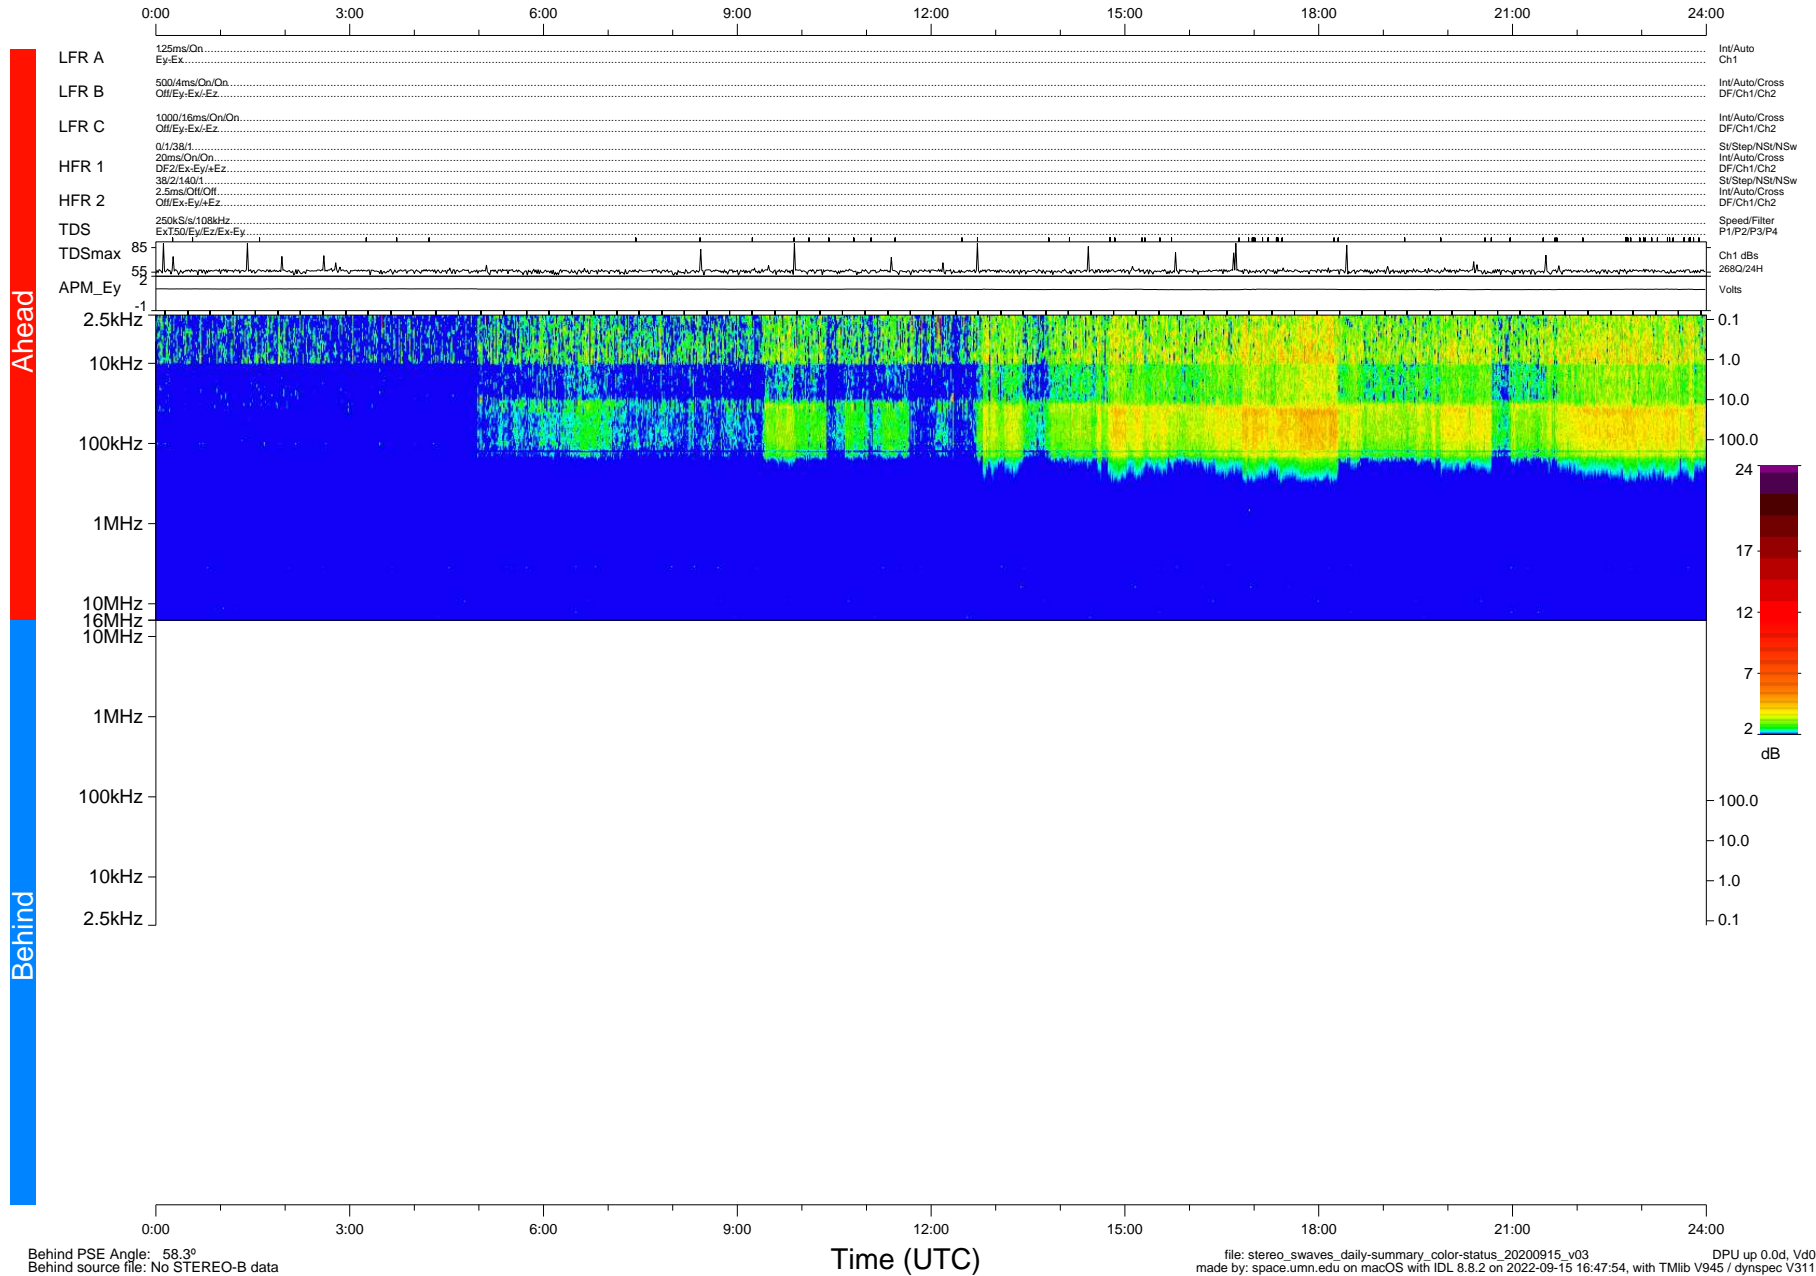

# STEREO/WAVES Daily Summary - 15-Sep-2020 (DOY 259)

Ahead source file: swaves\_ahead\_2020\_259\_1\_05.fin (Recovery: 100.0% HK, 94% Pkts)  
 Ahead PSE Angle: -62.5°

DPU up 1896.9d, V412d32

Behind PSE Angle: 58.3°  
 Behind source file: No STEREO-B data

file: stereo\_swaves\_daily-summary\_color-status\_20200915\_v03  
 made by: space.umn.edu on macOS with IDL 8.8.2 on 2022-09-15 16:47:54, with Tlib V945 / dynspec V311  
 DPU up 0.0d, Vd0