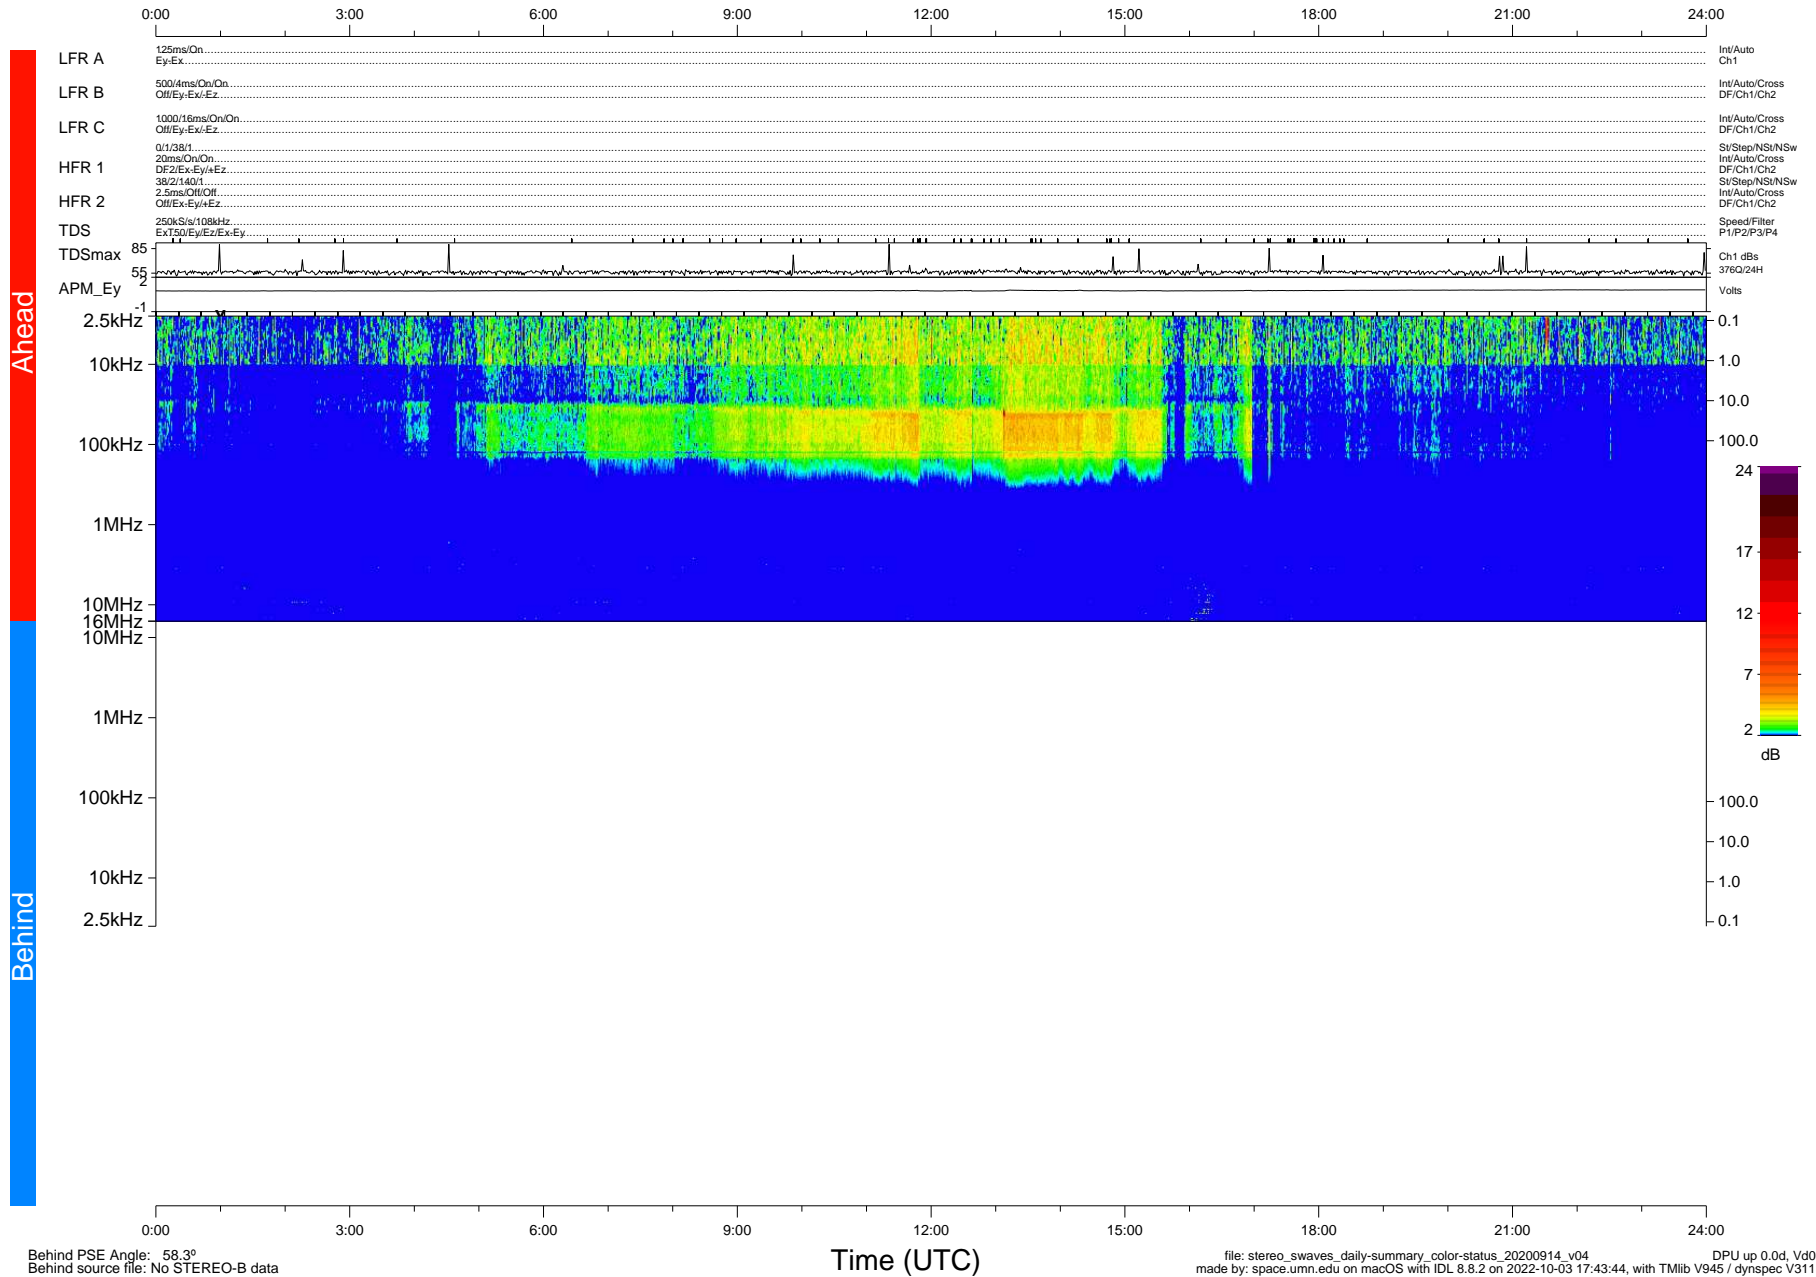

# STEREO/WAVES Daily Summary - 14-Sep-2020 (DOY 258)

Ahead source file: swaves\_ahead\_2020\_258\_1\_05.fin (Recovery: 100.0% HK, 110% Pkts)  
 Ahead PSE Angle: -62.5°

DPU up 1895.9d, V412d32

Behind PSE Angle: 58.3°  
 Behind source file: No STEREO-B data

file: stereo\_swaves\_daily-summary\_color-status\_20200914\_v04  
 made by: space.umn.edu on macOS with IDL 8.8.2 on 2022-10-03 17:43:44, with Tlib V945 / dynspec V311  
 DPU up 0.0d, Vd0