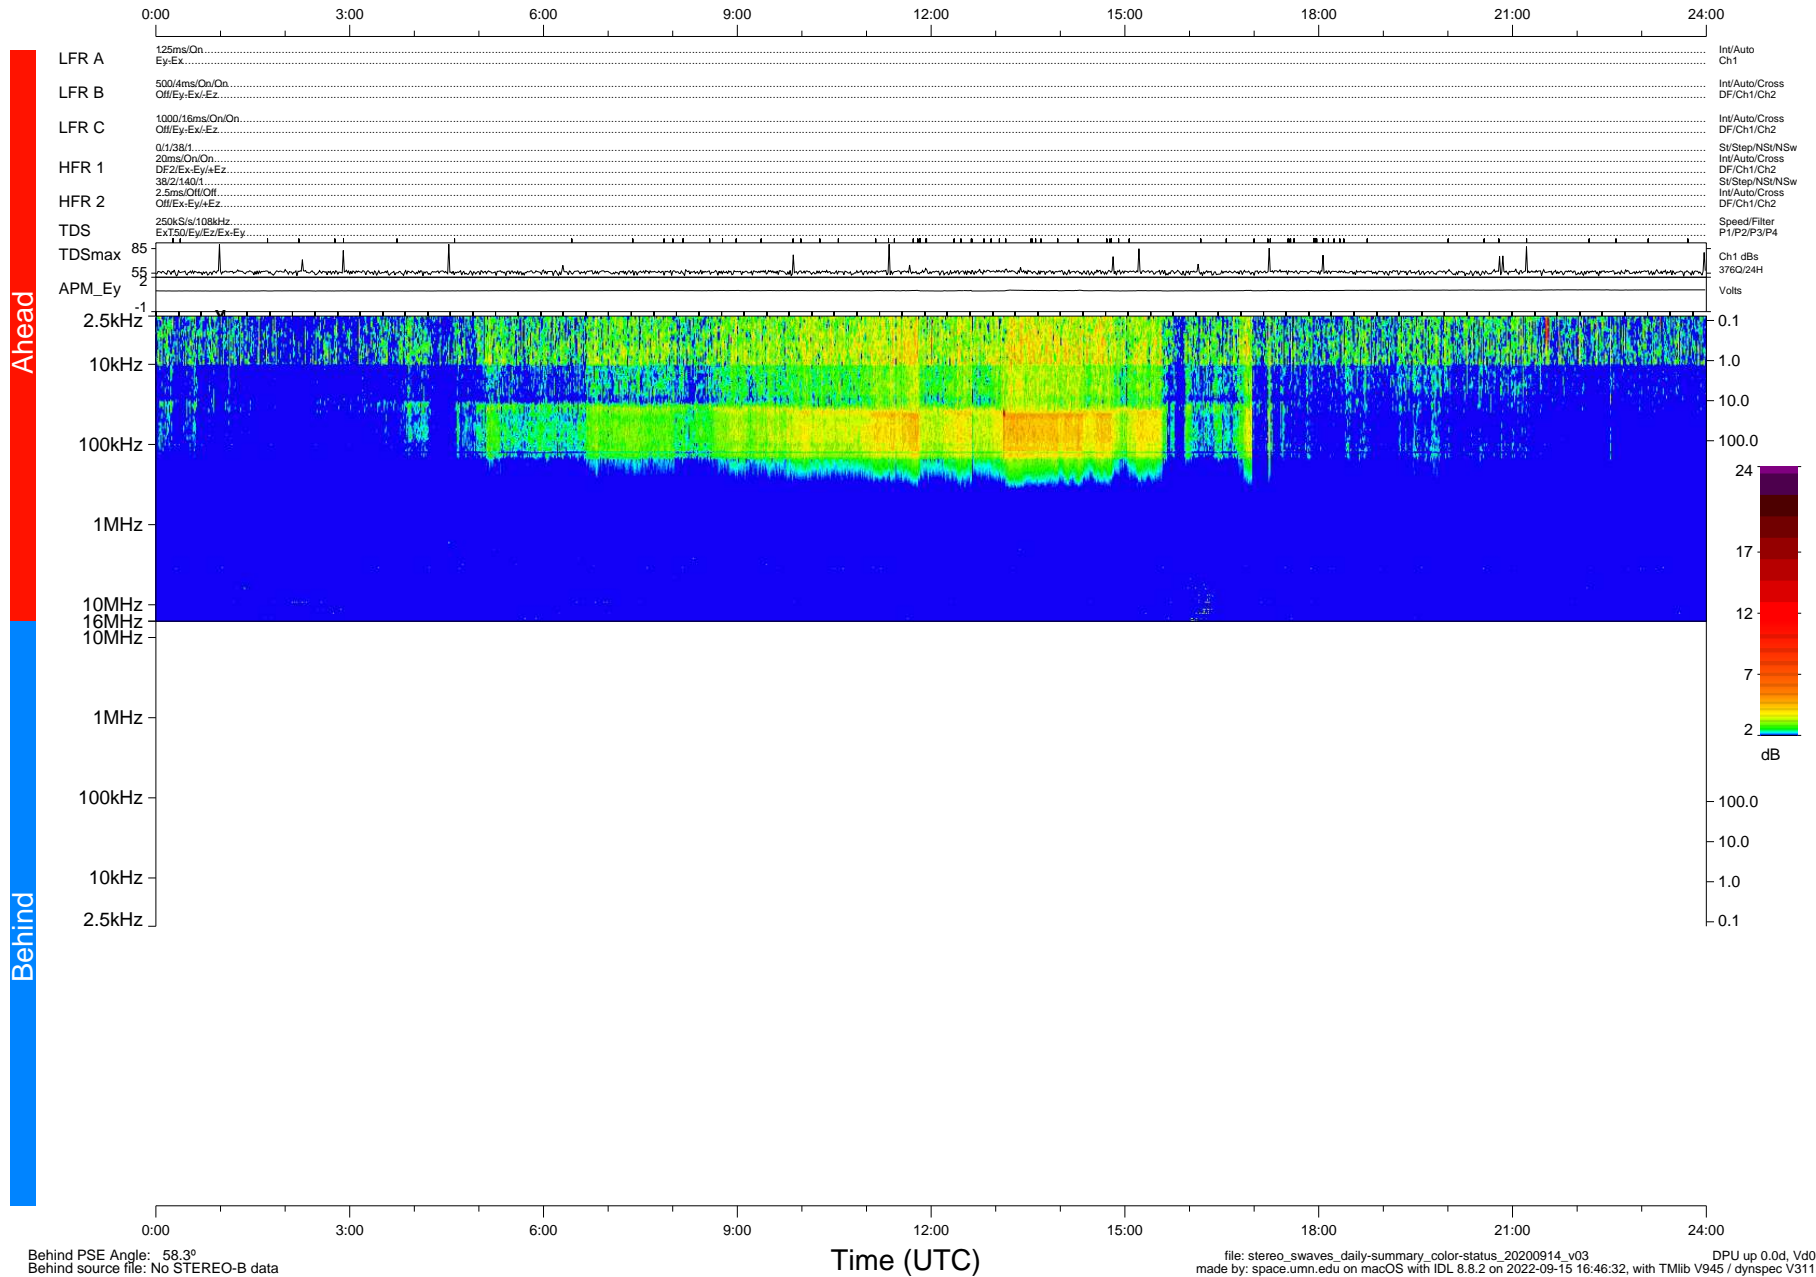

STEREO/WAVES Daily Summary - 14-Sep-2020 (DOY 258)

Ahead source file: swaves_ahead_2020_258_1_05.fin (Recovery: 100.0% HK, 110% Pkts)
 Ahead PSE Angle: -62.5°

DPU up 1895.9d, V412d32

Behind PSE Angle: 58.3°
 Behind source file: No STEREO-B data

file: stereo_swaves_daily-summary_color-status_20200914_v03
 made by: space.umn.edu on macOS with IDL 8.8.2 on 2022-09-15 16:46:32, with Tlib V945 / dynspec V311
 DPU up 0.0d, Vd0