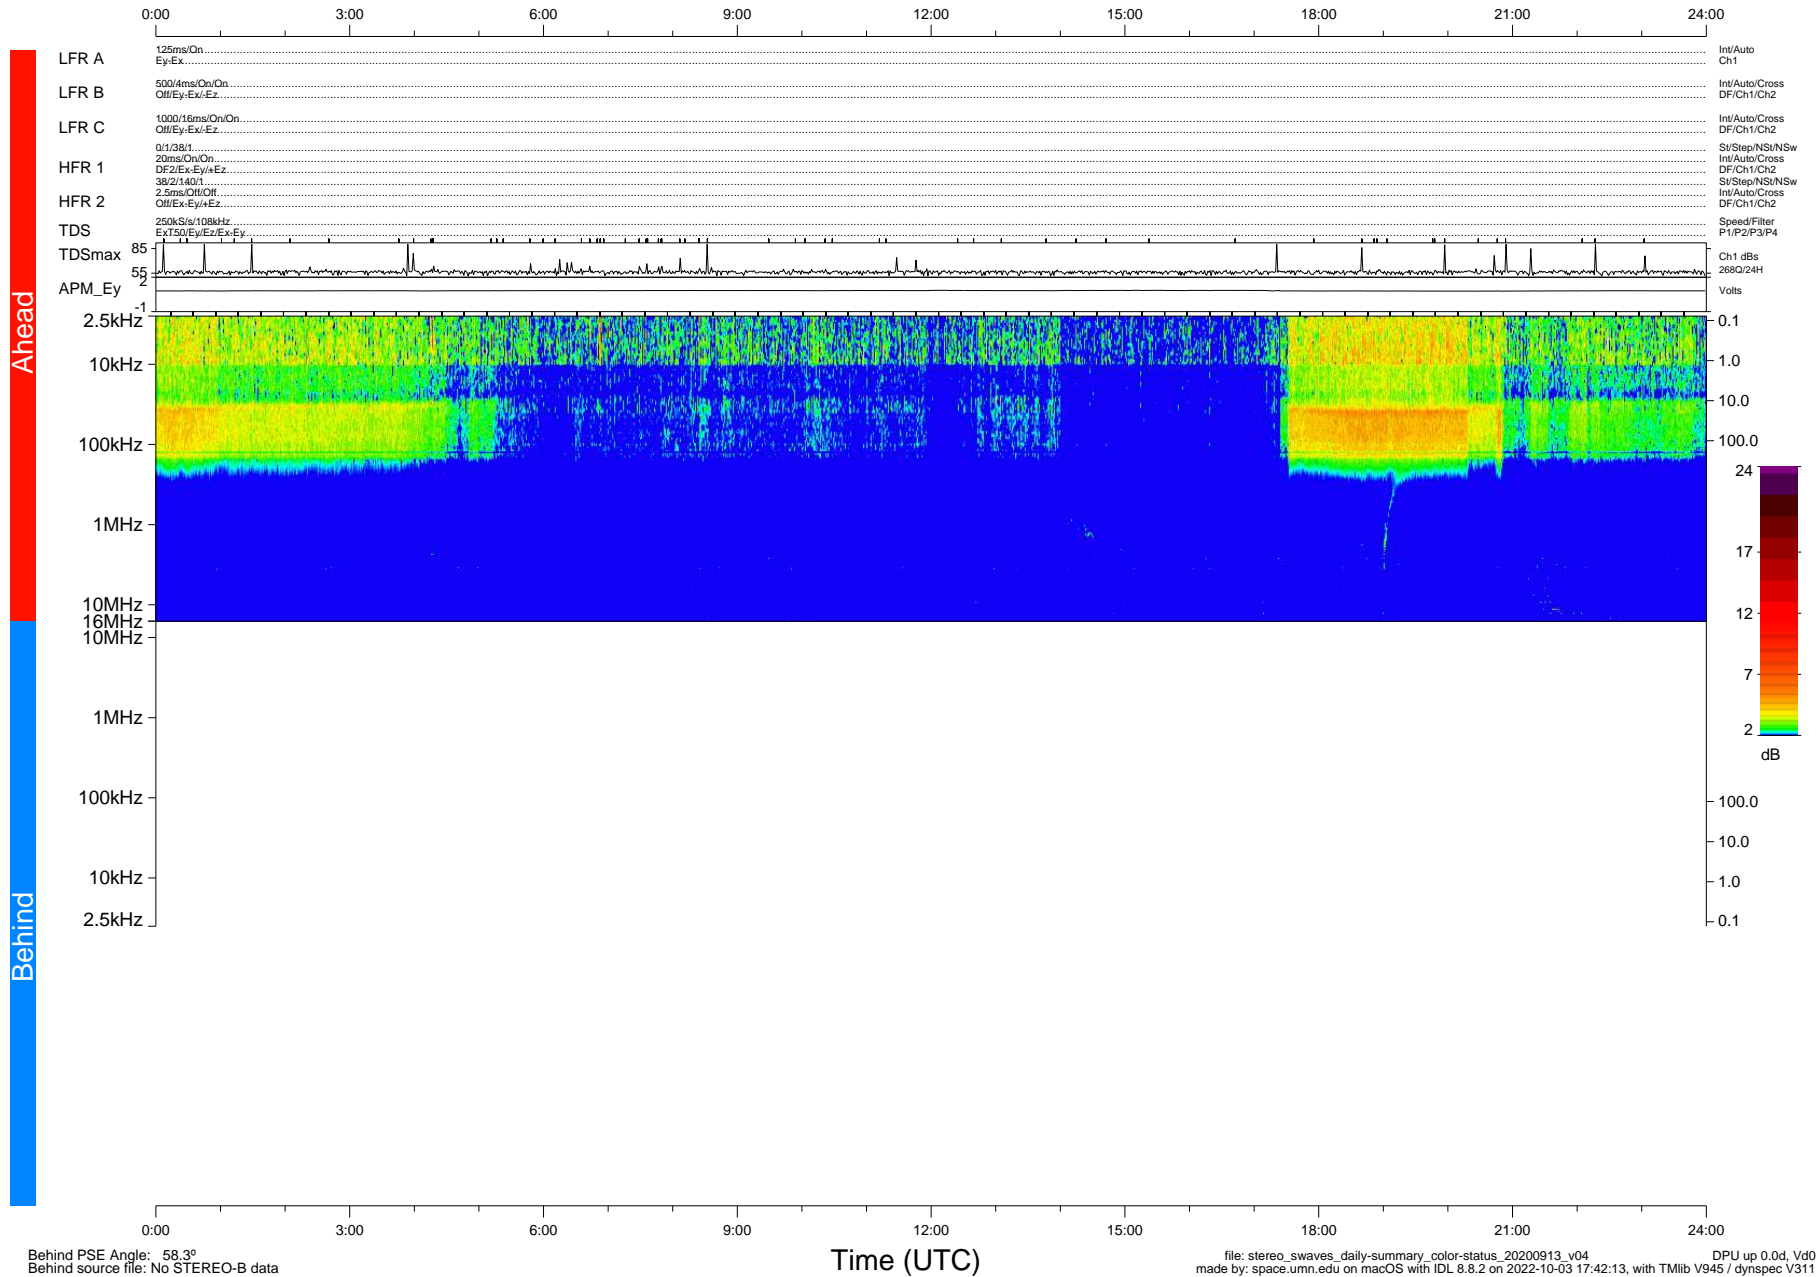

# STEREO/WAVES Daily Summary - 13-Sep-2020 (DOY 257)

Ahead source file: swaves\_ahead\_2020\_257\_1\_05.fin (Recovery: 100.0% HK, 94% Pkts)  
 Ahead PSE Angle: -62.7°

DPU up 1894.9d, V412d32

Behind PSE Angle: 58.3°  
 Behind source file: No STEREO-B data

file: stereo\_swaves\_daily-summary\_color-status\_20200913\_v04  
 made by: space.umn.edu on macOS with IDL 8.8.2 on 2022-10-03 17:42:13, with Tlib V945 / dynspec V311  
 DPU up 0.0d, Vd0