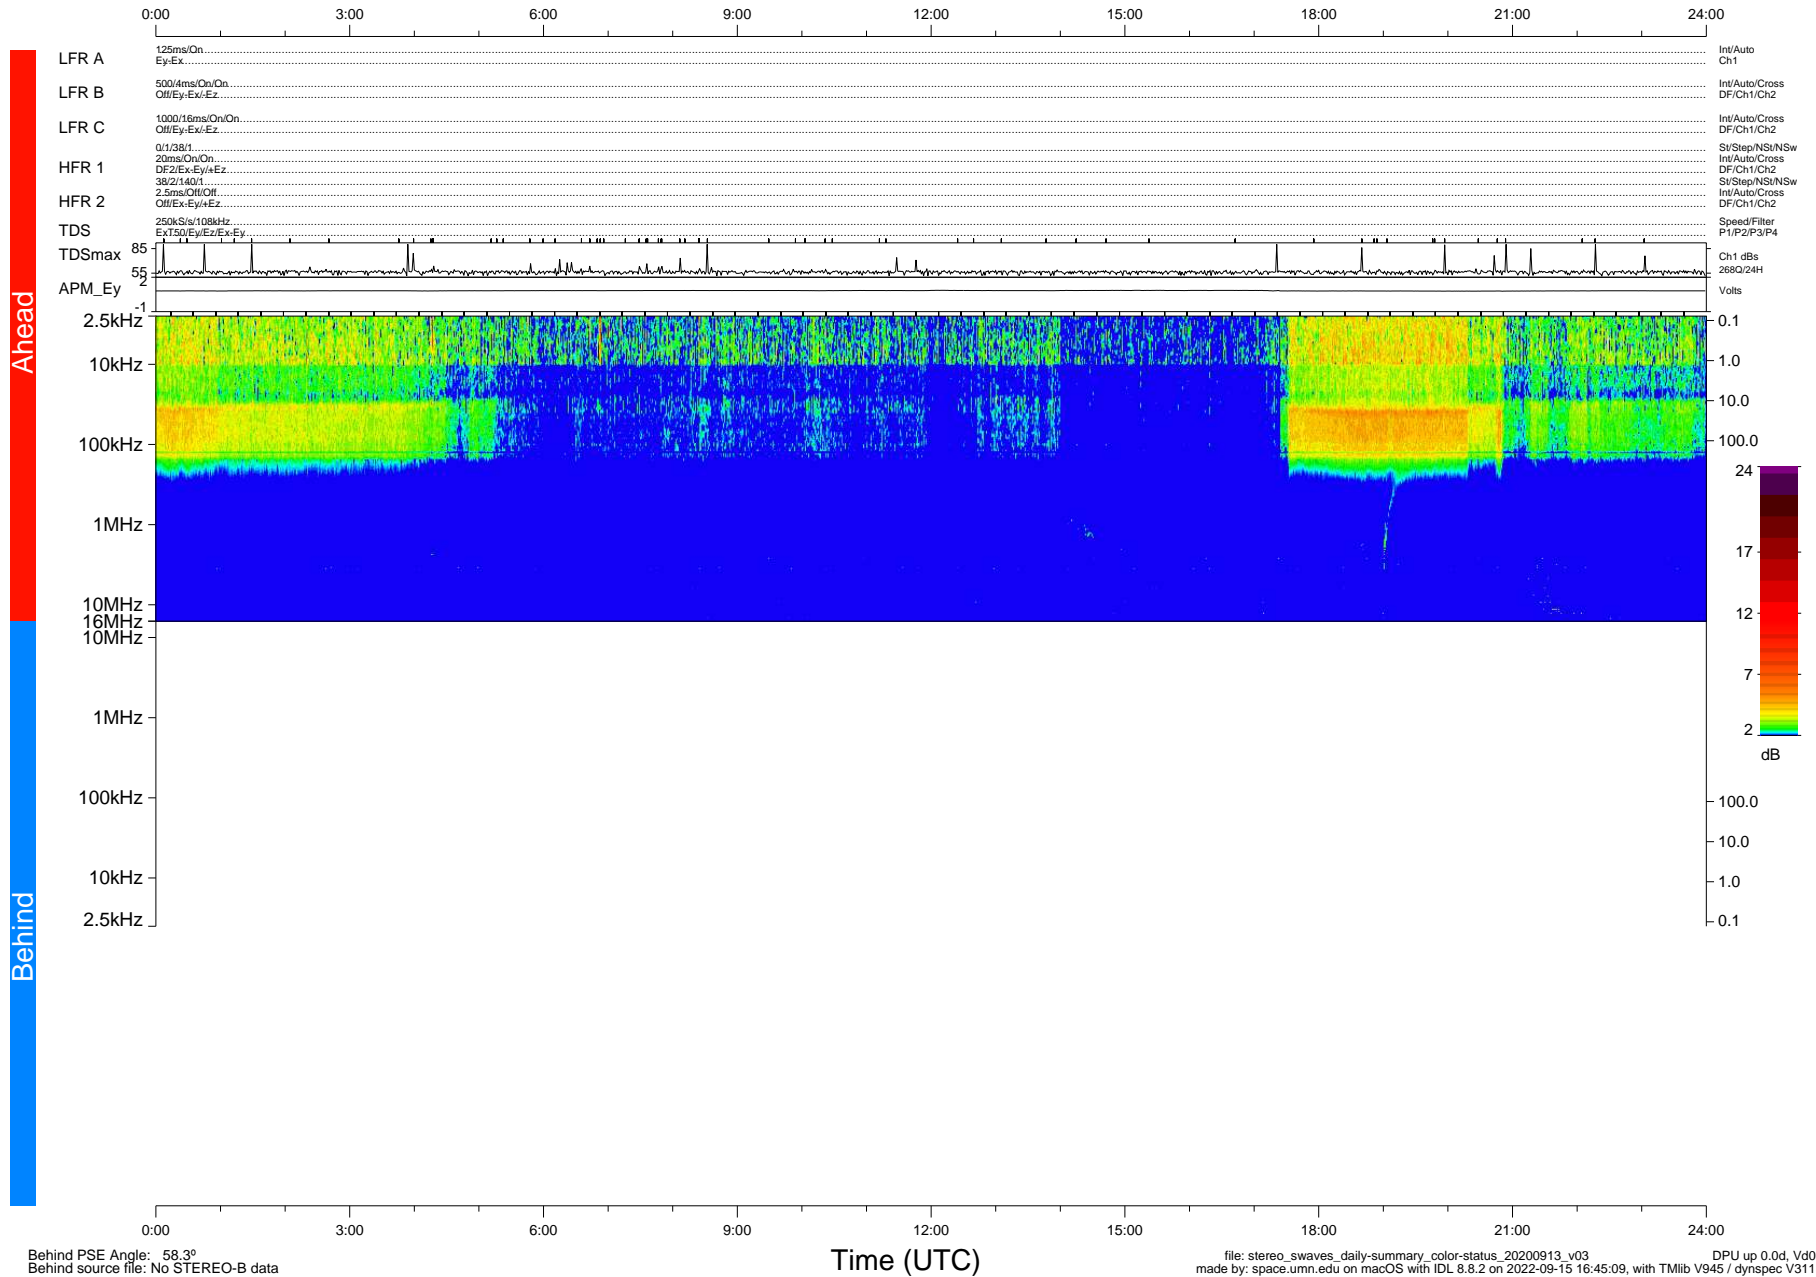

STEREO/WAVES Daily Summary - 13-Sep-2020 (DOY 257)

Ahead source file: swaves_ahead_2020_257_1_05.fin (Recovery: 100.0% HK, 94% Pkts)
 Ahead PSE Angle: -62.7°

DPU up 1894.9d, V412d32

Behind PSE Angle: 58.3°
 Behind source file: No STEREO-B data

Time (UTC)

file: stereo_swaves_daily-summary_color-status_20200913_v03 DPU up 0.0d, Vd0
 made by: space.umn.edu on macOS with IDL 8.8.2 on 2022-09-15 16:45:09, with Tlib V945 / dynspec V311