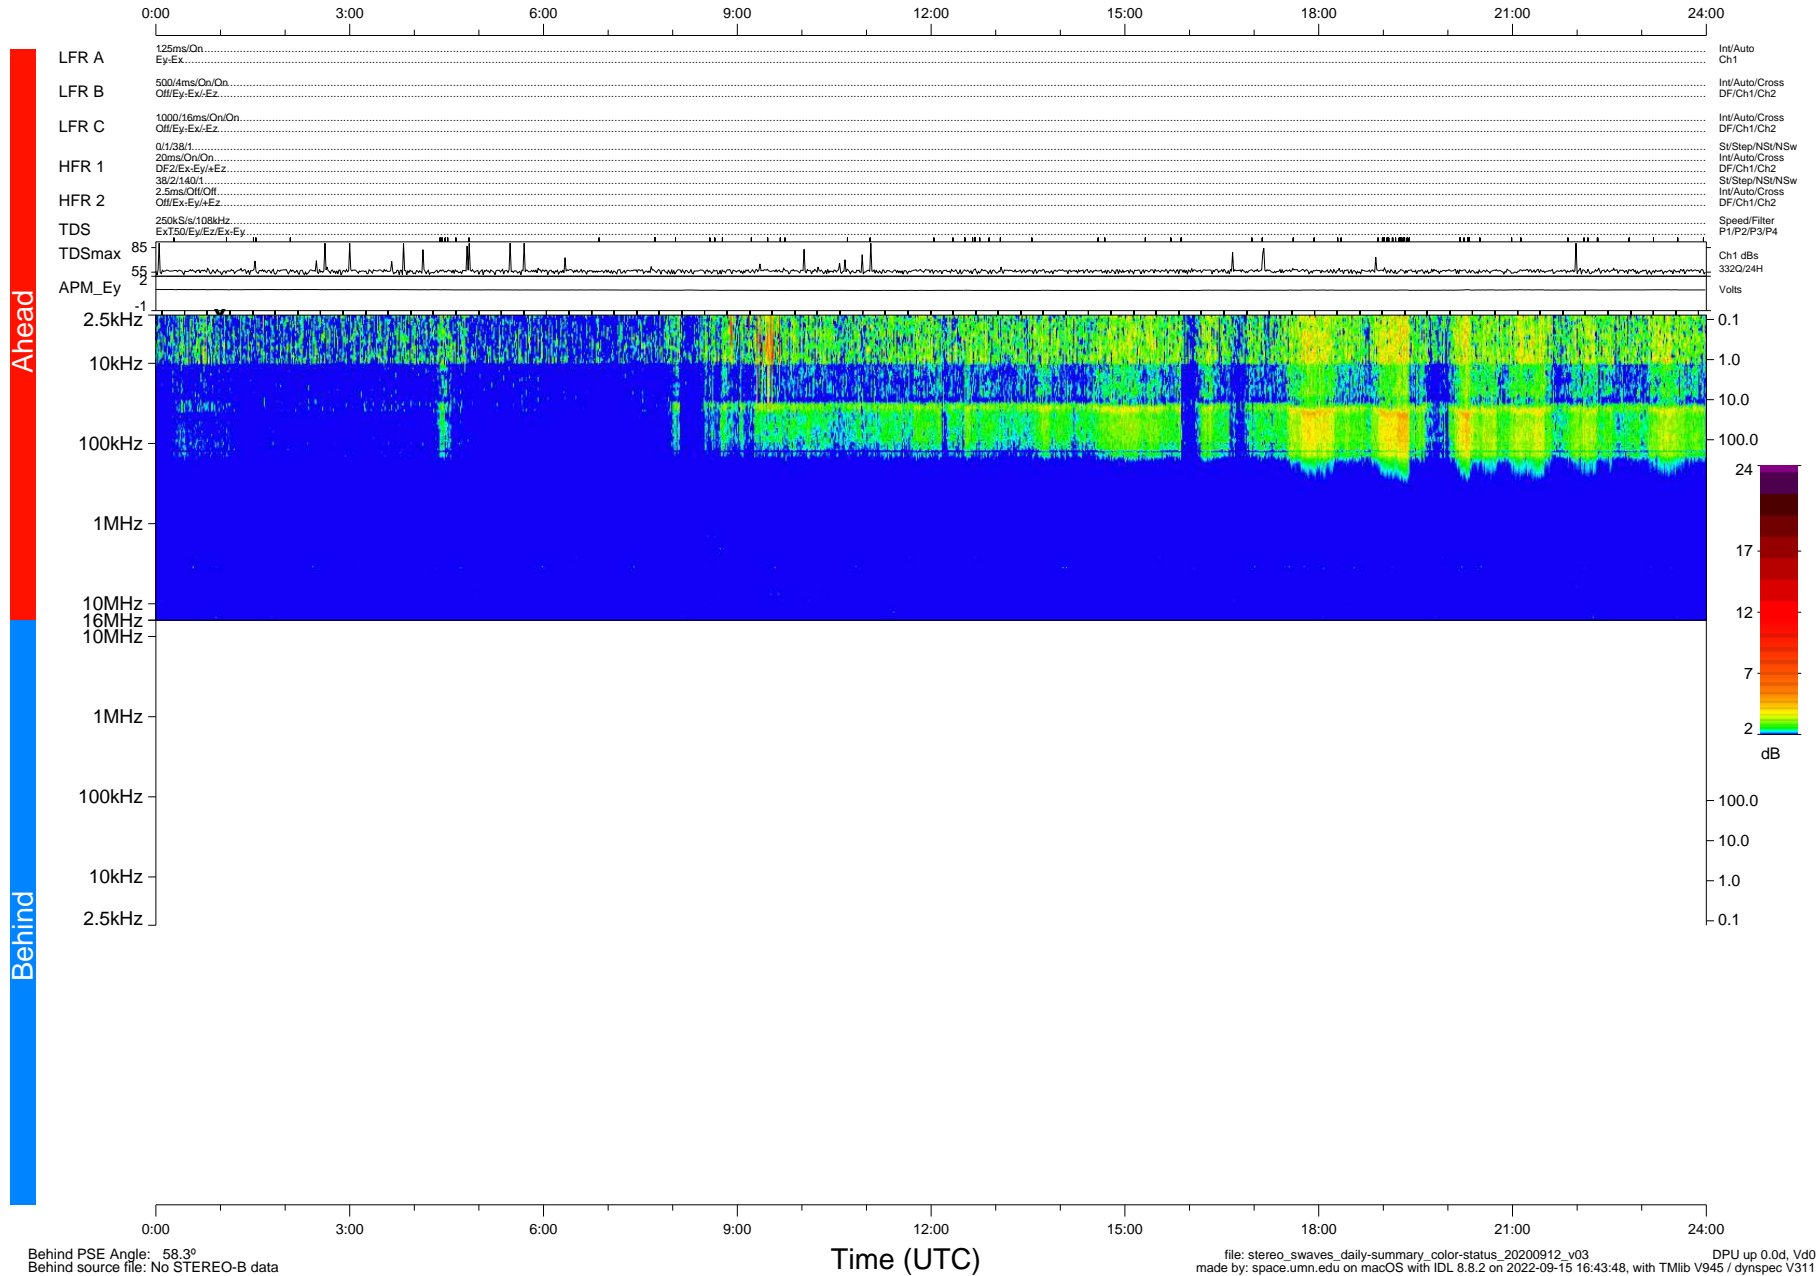

STEREO/WAVES Daily Summary - 12-Sep-2020 (DOY 256)

Ahead source file: swaves_ahead_2020_256_1_05.fin (Recovery: 100.0% HK, 104% Pkts)
 Ahead PSE Angle: -62.8°

DPU up 1893.9d, V412d32

Behind PSE Angle: 58.3°
 Behind source file: No STEREO-B data

file: stereo_swaves_daily-summary_color-status_20200912_v03
 made by: space.umn.edu on macOS with IDL 8.8.2 on 2022-09-15 16:43:48, with TMLib V945 / dynspec V311
 DPU up 0.0d, V40