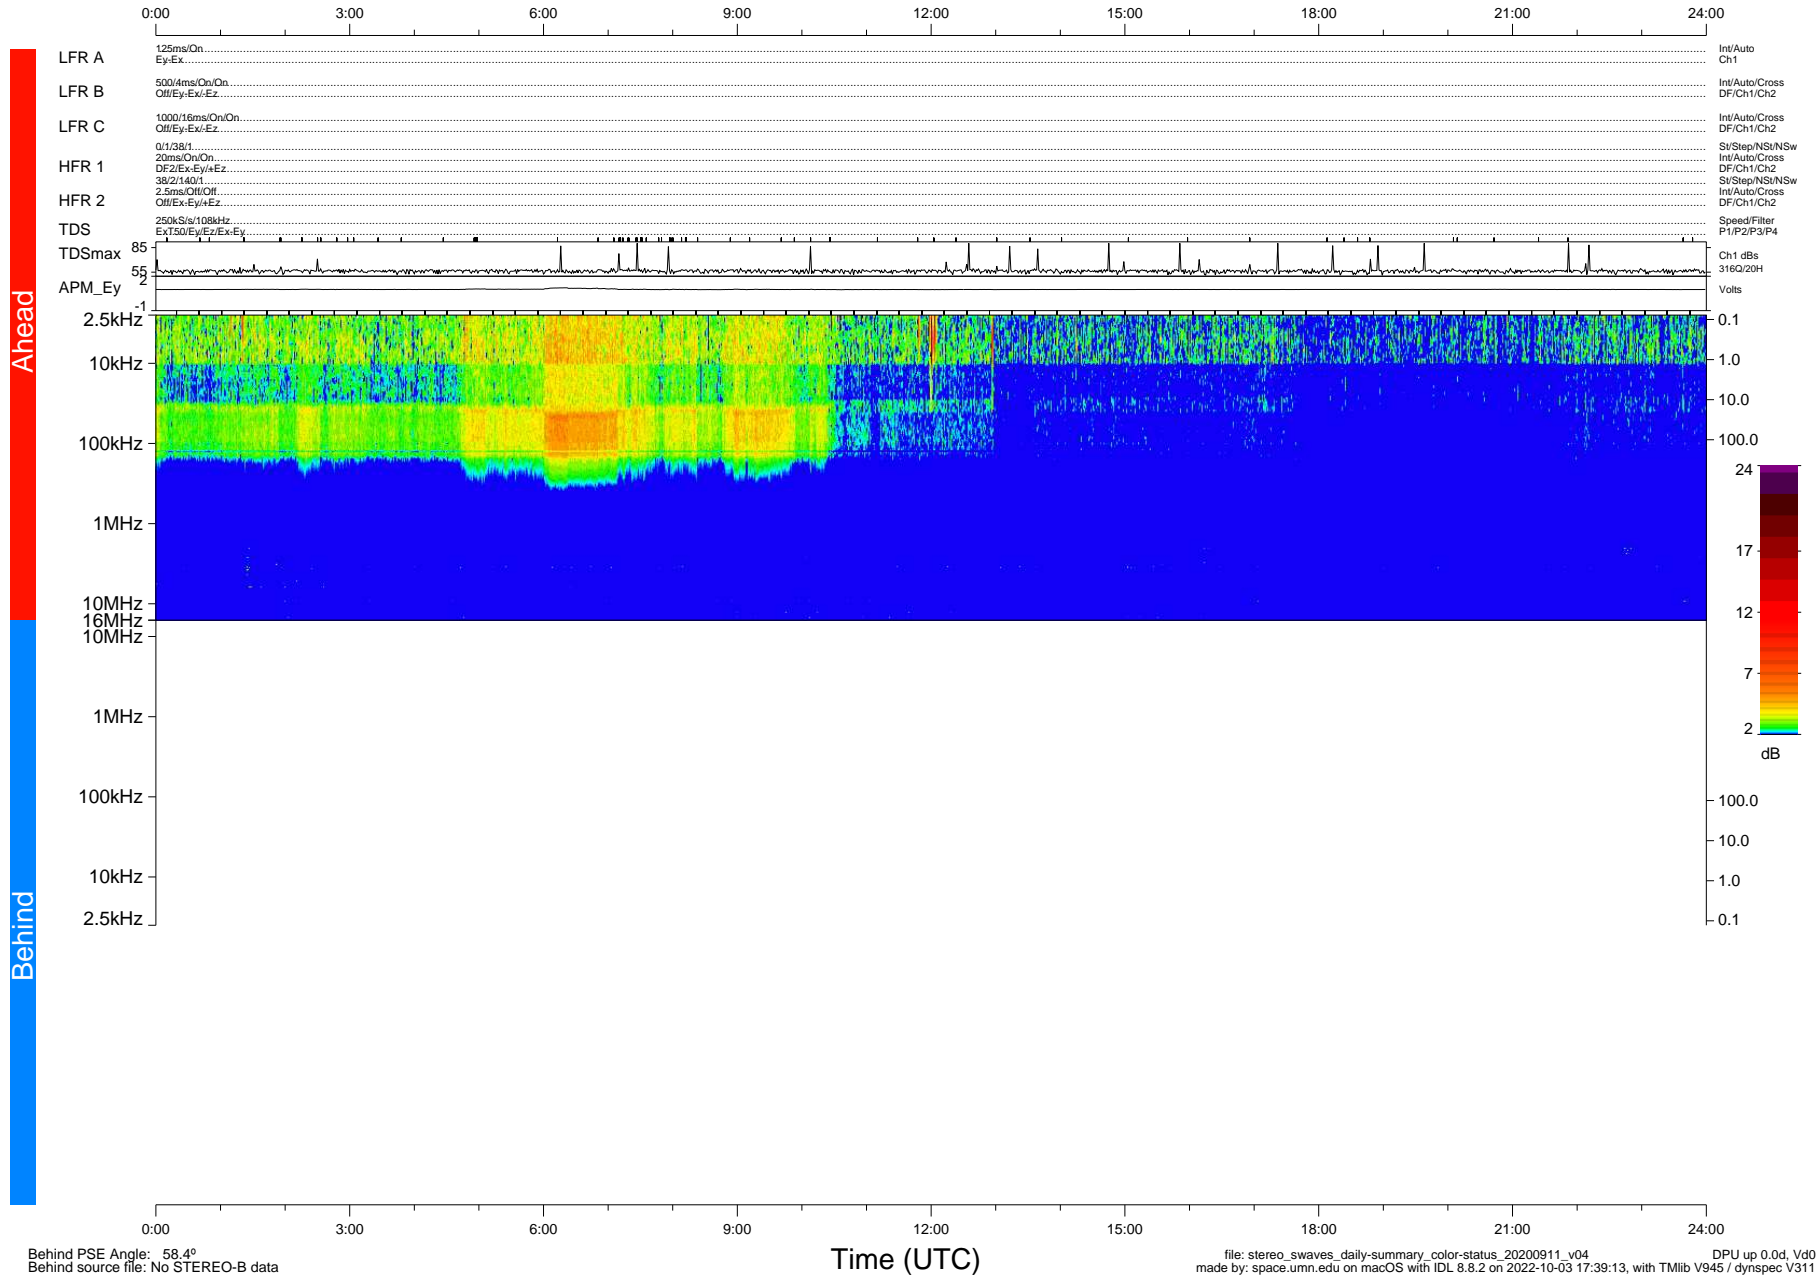

# STEREO/WAVES Daily Summary - 11-Sep-2020 (DOY 255)

Ahead source file: swaves\_ahead\_2020\_255\_1\_05.fin (Recovery: 100.0% HK, 100% Pkts)  
 Ahead PSE Angle: -62.8°

DPU up 1892.9d, V412d32

Behind PSE Angle: 58.4°  
 Behind source file: No STEREO-B data

file: stereo\_swaves\_daily-summary\_color-status\_20200911\_v04 DPU up 0.0d, Vd0  
 made by: space.umn.edu on macOS with IDL 8.8.2 on 2022-10-03 17:39:13, with Tlib V945 / dynspec V311