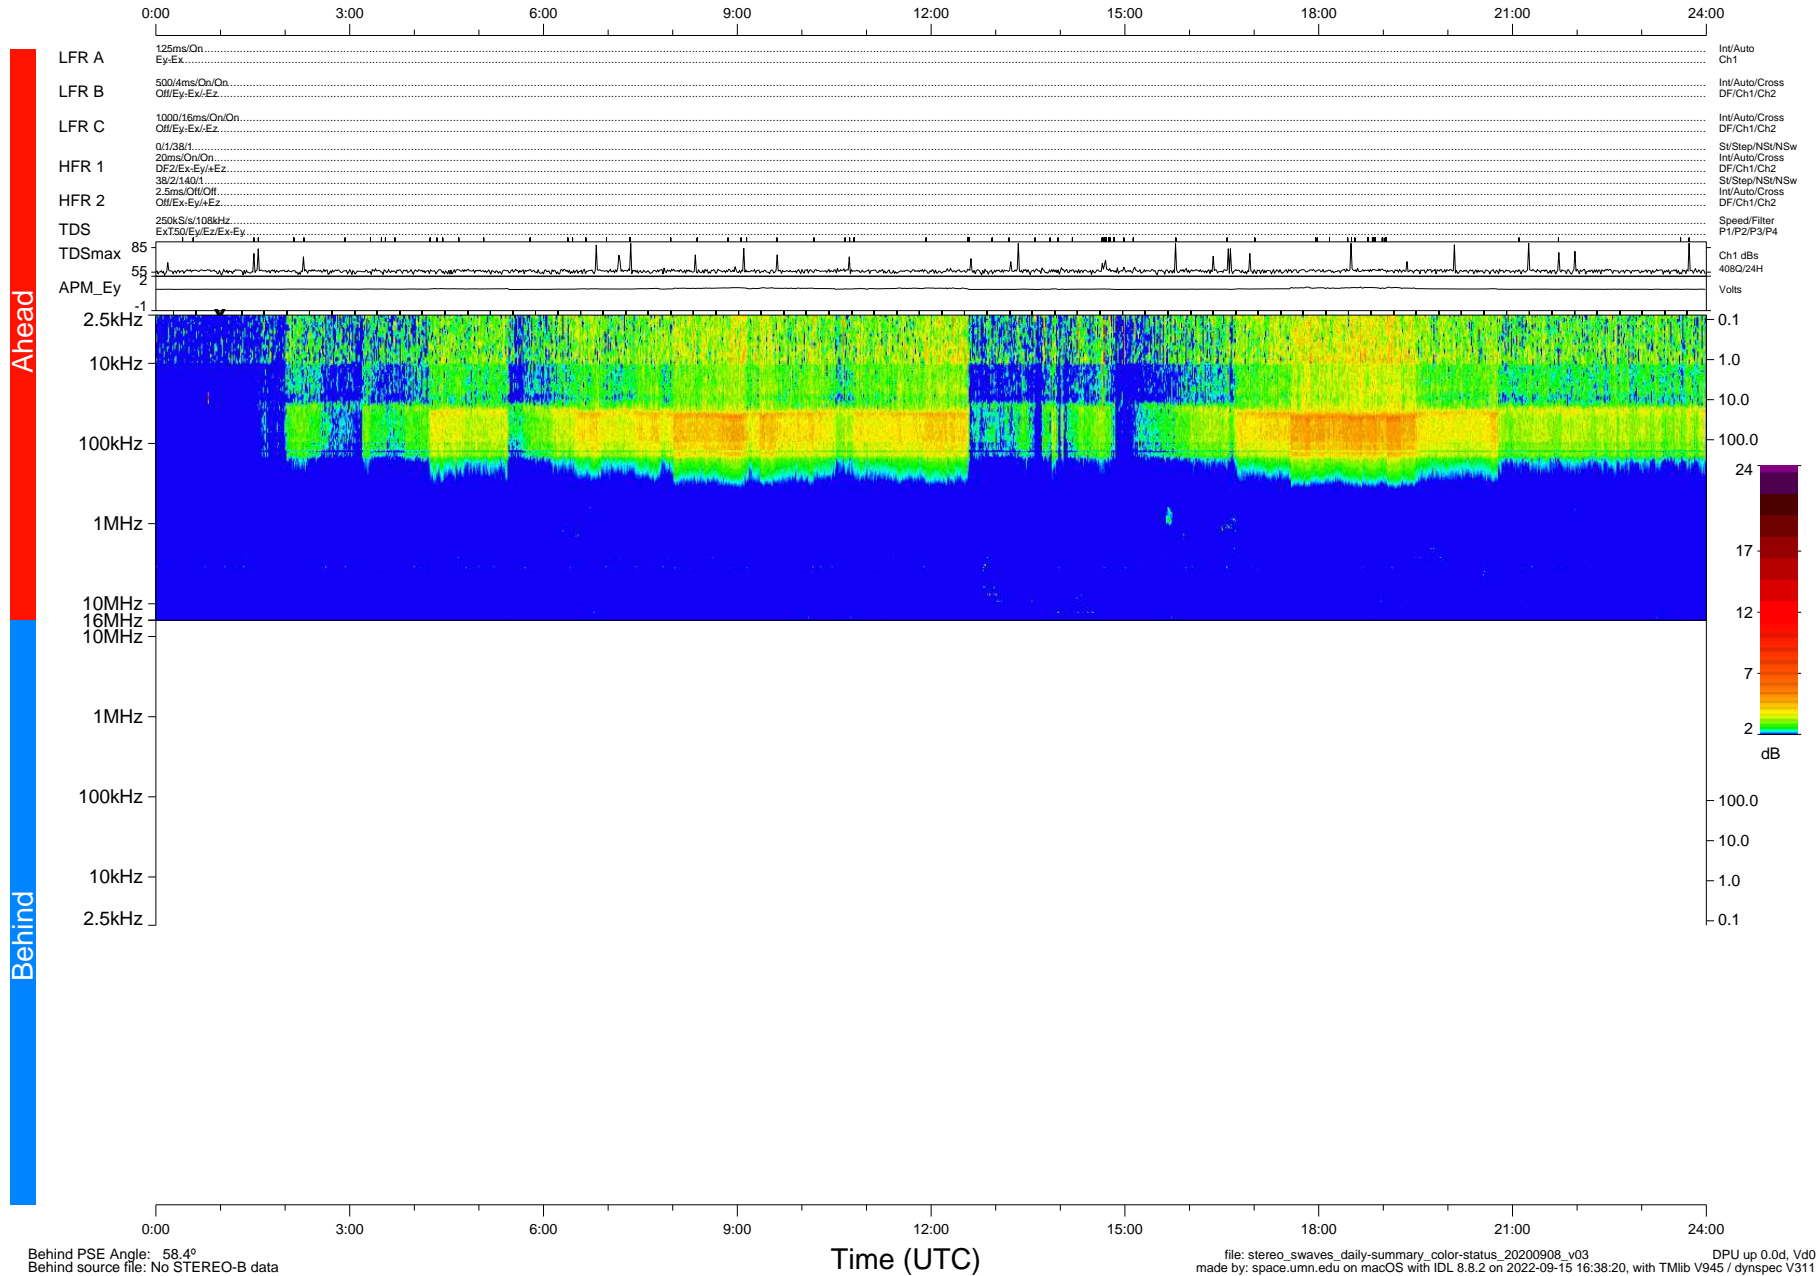

# STEREO/WAVES Daily Summary - 08-Sep-2020 (DOY 252)

Ahead source file: swaves\_ahead\_2020\_252\_1\_05.fin (Recovery: 100.0% HK, 115% Pkts)  
 Ahead PSE Angle: -63.1°

DPU up 1889.9d, V412d32

Behind PSE Angle: 58.4°  
 Behind source file: No STEREO-B data

file: stereo\_swaves\_daily-summary\_color-status\_20200908\_v03  
 made by: space.umn.edu on macOS with IDL 8.8.2 on 2022-09-15 16:38:20, with Tlib V945 / dynspec V311  
 DPU up 0.0d, Vd0