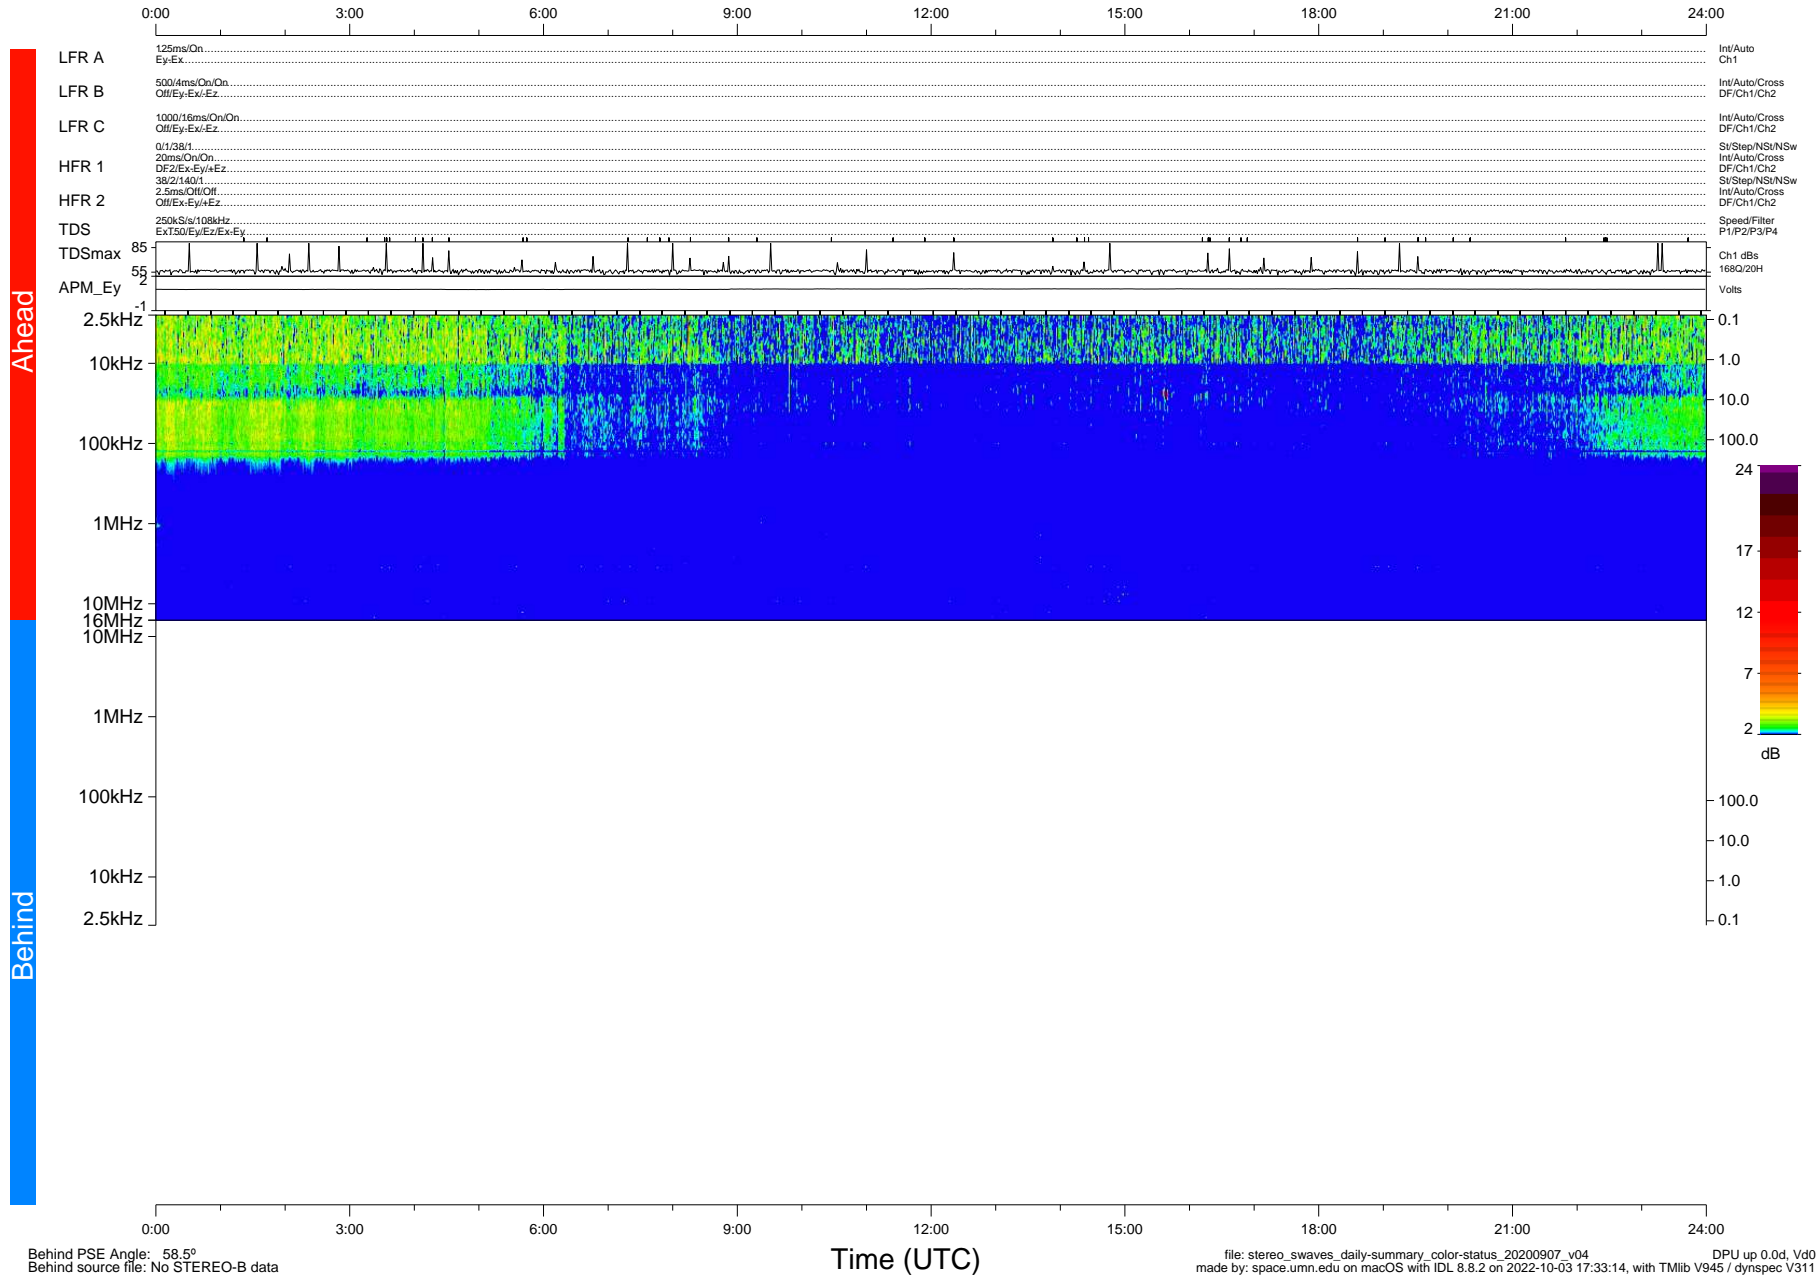

STEREO/WAVES Daily Summary - 07-Sep-2020 (DOY 251)

Ahead source file: swaves_ahead_2020_251_1_05.fin (Recovery: 100.0% HK, 79% Pkts)
Ahead PSE Angle: -63.1°

DPU up 1888.9d, V412d32

Behind PSE Angle: 58.5°
Behind source file: No STEREO-B data